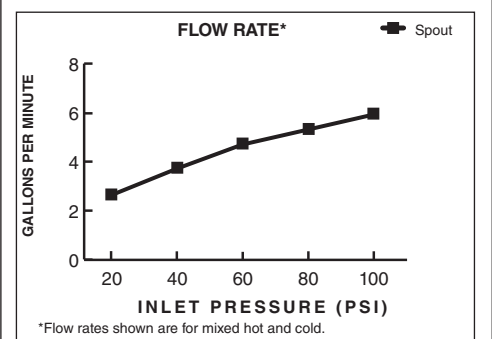

Valve + Trim: Trim Kit & Valve Body Packaged Separately

To order: Specify valve body **and** trim kit desired

Example: R110 - Direct Sweat Valve Body

T186.502 - Fluent Bath/Shower Trim Kit

VALVES						
	R111	R111SS	R110	R110SS	R115	R115SS
	Universal Inlets/Outlets	Universal Inlets/Outlets w/ Screwdriver Stops	Direct Sweat Inlets/Outlets	Direct Sweat Inlets/Outlets w/ Screwdriver Stops	Female Thread Inlets/Outlets	Female Thread Inlets/Outlets w/ Screwdriver Stops
	R117	R117SS	R118	R118SS	R119	R119SS
	PEX Inlets/Universal Outlets (ASTM F1807)	PEX Inlets/Universal Outlets w/ Screwdriver Stops (ASTM F1807)	PEX Inlets/Universal Outlets (ASTM F 1960)	PEX Inlets/Universal Outlets w/ Screwdriver Stops (ASTM F 1960)	CPVC Inlets/Universal Outlets	CPVC Inlets/Universal Outlets w/ Screwdriver Stops

CODES AND STANDARDS

These products meet or exceed the following codes and standards:

- ASSE 1016
- ASME A112.18.1
- CSA B 125

TRIM KITS										
	B/S	T375.XXX	T186.502	T038.502	T028.502	T215.7XX	T555.502	T064.502	T184.502	T430.502
	Shower	T372.XXX	T186.501	T038.501	T028.501	T212.7XX	T555.501	T064.501	T184.501	T430.501
	Valve	T371.XXX	T186.500	T038.500	T028.500	T211.7XX	T555.500	T064.500	T184.500	T430.500
	B/S	T375.X28	T186.508	T038.508				T064.508	T184.508	T430.508
	Shower	T372.X28	T186.507	T038.507				T064.507	T184.507	T430.507

NOTES:

* COLONY with 2.5 showerhead with FloWise® showerhead

Lever Handle 120	Metal Lever Handle 240	Lever Handle 128	Metal Lever Handle 248

** HAMPTON available with choice of two handles.
to order: specify the three digit handle number
ex) T211.710 (valve only trim kit w/ porcelain lever handle)

Porcelain Lever 710	Metal Lever 730