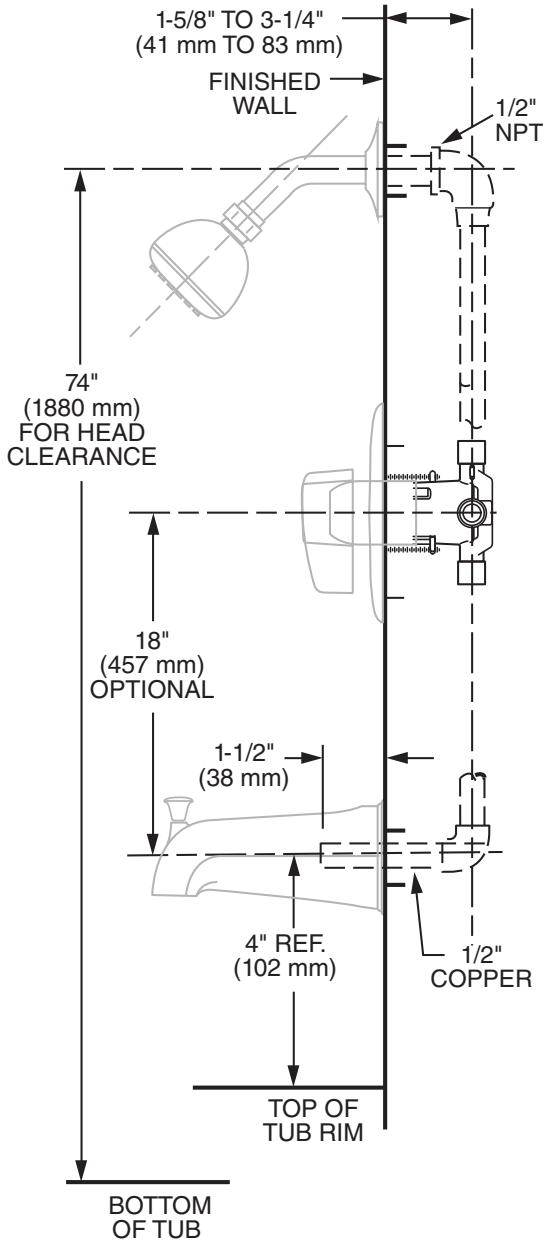

ROUGH VALVE OPTIONS

INLETS 1/2" NOM COPPER SWEAT or 1/2" NPT OUTLETS 1/2" NOM. COPPER SWEAT or 1/2" NPT 4-1/16" (103 mm) 4-1/16" (103 mm) MOUNTING BRACKET UNIVERSAL (R111)	INLETS 1/2" NOM COPPER SWEAT or 1/2" NPT OUTLETS 1/2" NOM. COPPER SWEAT or 1/2" NPT 5-7/8" (149 mm) 4-1/16" (103 mm) MOUNTING BRACKET UNIVERSAL WITH STOPS (R111SS)
INLETS 1/2" NOM. COPPER SWEAT OUTLETS 1/2" NOM. COPPER SWEAT 4-1/16" (103 mm) 4-1/16" (103 mm) MOUNTING BRACKET SWEAT (R110)	INLETS 1/2" NOM. COPPER SWEAT OUTLETS 1/2" NOM. COPPER SWEAT 5-7/8" (149 mm) 4-1/16" (103 mm) MOUNTING BRACKET SWEAT WITH STOPS (R110SS)
INLETS 1/2" NPT OUTLETS 1/2" NPT 3-3/8" (86 mm) 3-3/8" (86 mm) MOUNTING BRACKET THREADED (R115)	INLETS 1/2" NPT OUTLETS 1/2" NPT 5-7/8" (149 mm) 3-3/8" (86 mm) MOUNTING BRACKET THREADED WITH STOPS (R115SS)
INLETS 1/2" PEX (ASTM F1807) OUTLETS 1/2" NOM. COPPER SWEAT or 1/2" NPT 4-1/4" (109 mm) 4-1/16" (103 mm) MOUNTING BRACKET PEX (R117) ASTM F1807	INLETS 1/2" PEX (ASTM F1807) OUTLETS 1/2" NOM. COPPER SWEAT or 1/2" NPT 6-1/2" (165 mm) 4-1/16" (103 mm) MOUNTING BRACKET PEX WITH STOPS (R117SS) ASTM F1807
INLETS 1/2" PEX (ASTM F1960) OUTLETS 1/2" NOM. COPPER SWEAT or 1/2" NPT 4-1/4" (109 mm) 4-1/16" (103 mm) MOUNTING BRACKET PEX (R118) ASTM F1960	INLETS 1/2" PEX (ASTM F1960) OUTLETS 1/2" NOM. COPPER SWEAT or 1/2" NPT 6-1/2" (165 mm) 4-1/16" (103 mm) MOUNTING BRACKET PEX WITH STOPS (R118SS) ASTM F1960
INLETS 1/2" NOM. CPVC OUTLETS 1/2" NOM. COPPER SWEAT or 1/2" NPT 6-5/16" (160 mm) 4-1/16" (103 mm) MOUNTING BRACKET CPVC (R119)	INLETS 1/2" NOM. CPVC OUTLETS 1/2" NOM. COPPER SWEAT or 1/2" NPT 7-15/16" (202 mm) 4-1/16" (103 mm) MOUNTING BRACKET CPVC WITH STOPS (R119SS)