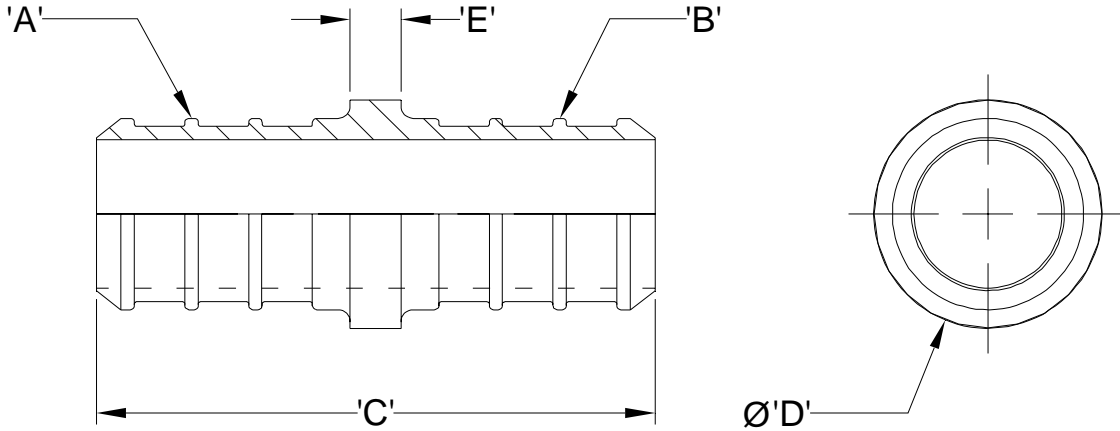

Zurn PEX® XL-Low Lead Brass Barb Coupling - QQC_GX Specification Sheet

Tag _____

Dimensional Data: Inches and [mm] are subject to manufacturing tolerances and change without notice.

NOTE: Barb geometry will vary depending upon barb size.

Engineering Specification: Zurn PEX® XL-Low Lead Brass Barb Coupling. The QQC_GX is used to connect two separate pieces of PEX tubing. Manufactured from EcoBrass®, C69300. These fittings, as a system with Zurn PEX® tube, are pressure rated at 160 PSI at 73°F, 100 PSI at 180°F, and 80 PSI at 200°F. These fittings are listed by NSF as complying with the following standards: NSF/ANSI Standard 14, NSF/ANSI Standard 61 including Annex G, ASTM F877, CSA B137.5, and ASTM F1807.