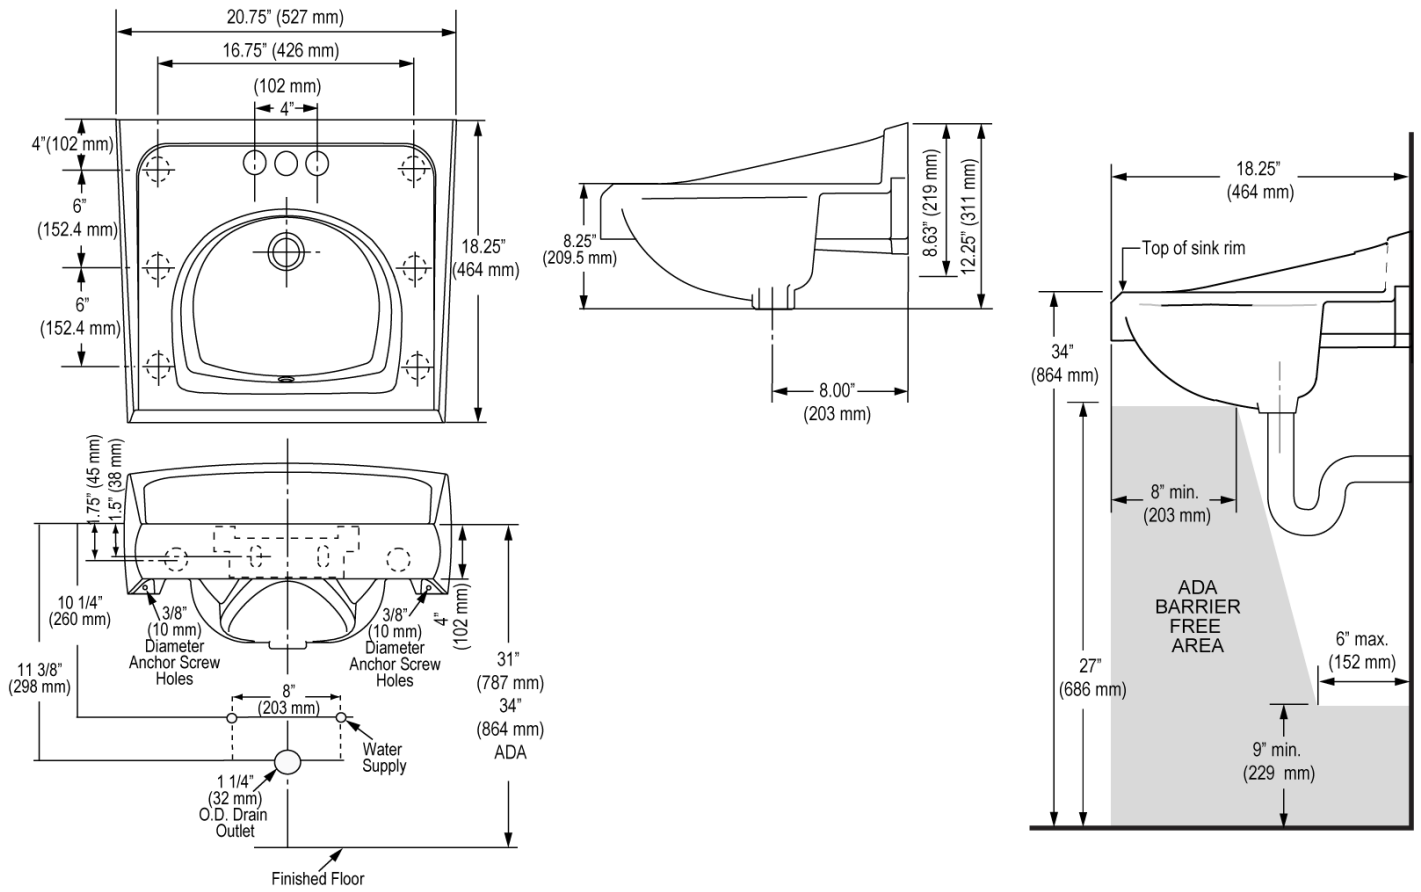

ROUGH-IN

Sloan 10500 Seymour Ave, Franklin Park, IL 60131
Phone: 800.982.5839 • Fax: 800.447.8329 • sloan.com