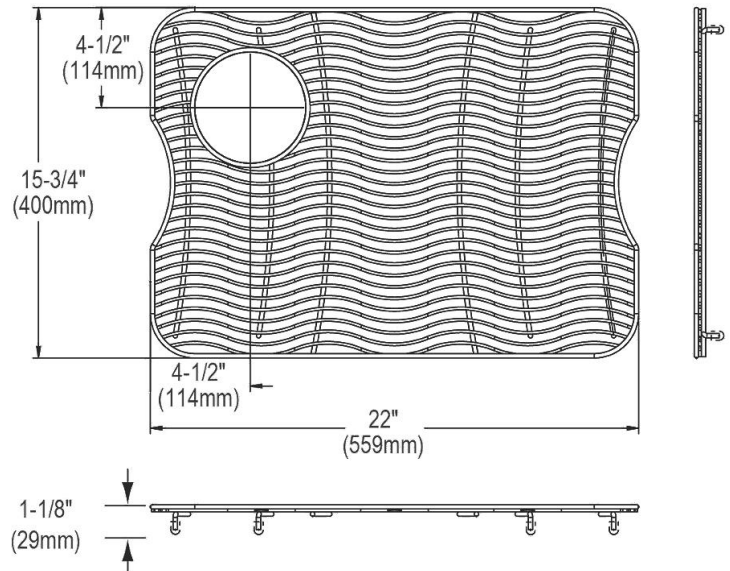

Material:	Stainless Steel
Finish:	Polished Stainless Steel
Dimensions:	22" x 15-3/4" x 1-1/8"
Fits Bowl Size(s):	23" x 16-3/4"

Special Note: For bowls with rear left drain opening.

AMERICAN PRIDE. A LIFETIME TRADITION.
Like your family, the Elkay family has values and traditions that endure. For almost a century, Elkay has been a family-owned and operated company, providing thousands of jobs that support our families and communities.

[Clean and Care Manual (PDF)](#)

[Clean and Care Manual (PDF)](#)

[Warranty (PDF)](#)