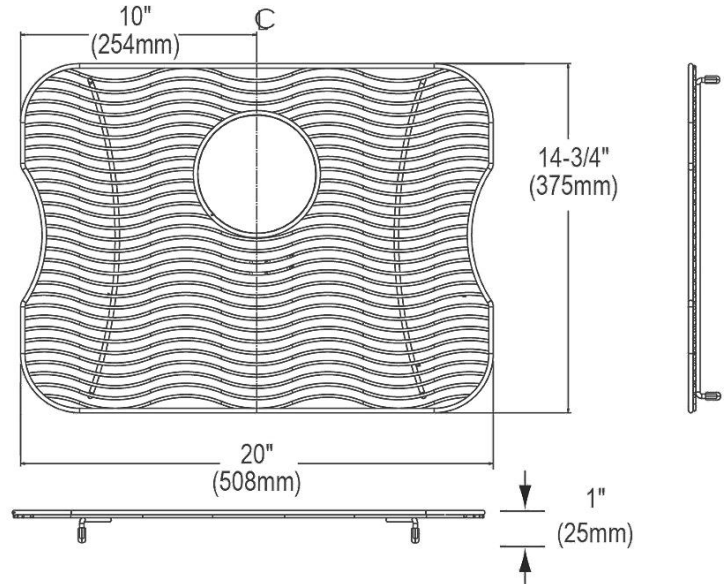

Material:	Stainless Steel
Finish:	Polished Stainless Steel
Dimensions:	20" x 14-3/4" x 1"
Fits Bowl Size(s):	Fits select bowl size: 21" x 15-3/4"

Special Note: For bowls with rear center drain opening.

AMERICAN PRIDE. A LIFETIME TRADITION.
Like your family, the Elkay family has values and traditions that endure. For almost a century, Elkay has been a family-owned and operated company, providing thousands of jobs that support our families and communities.

[Clean and Care Manual (PDF)](#)

[Clean and Care Manual (PDF)](#)

[Warranty (PDF)](#)