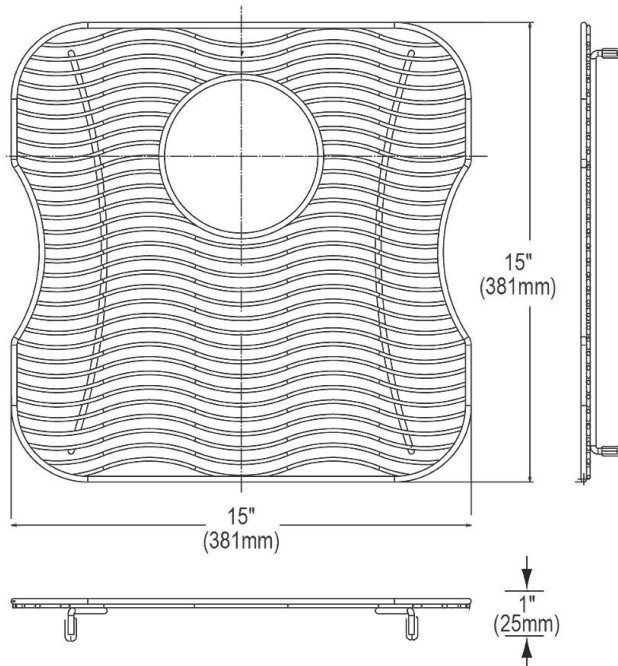

Material:	Stainless Steel
Finish:	Polished Stainless Steel
Dimensions:	15" x 15" x 1"
Fits Bowl Size(s):	16" x 16"

Special Note: For bowls with rear center drain opening.

AMERICAN PRIDE. A LIFETIME TRADITION.
Like your family, the Elkay family has values and traditions that endure. For almost a century, Elkay has been a family-owned and operated company, providing thousands of jobs that support our families and communities.

- [Clean and Care Manual (PDF)](#)
- [Clean and Care Manual (PDF)](#)
- [Warranty (PDF)](#)