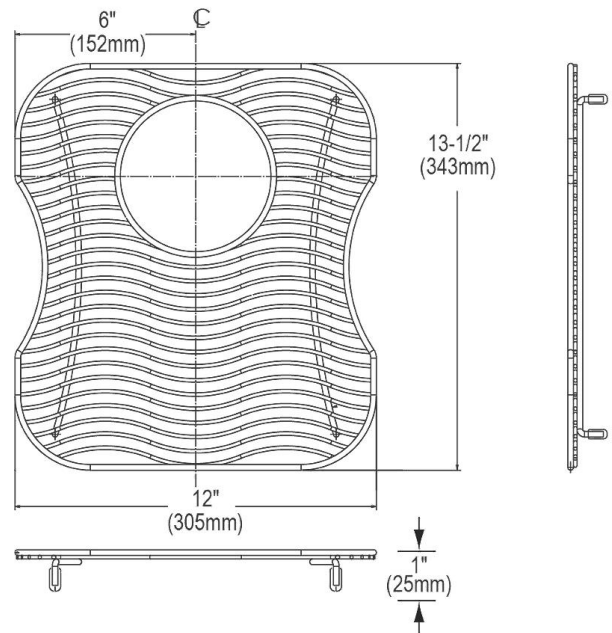

Material:	Stainless Steel
Finish:	Polished Stainless Steel
Dimensions:	12" x 13-1/2" x 1"
Fits Bowl Size(s):	Fits select bowl size: 14" x 15-3/4"

Special Note: For bowls with rear center drain opening.

AMERICAN PRIDE. A LIFETIME TRADITION.
Like your family, the Elkay family has values and traditions that endure. For almost a century, Elkay has been a family-owned and operated company, providing thousands of jobs that support our families and communities.

[Clean and Care Manual (PDF)](#)

[Clean and Care Manual (PDF)](#)

[Warranty (PDF)](#)