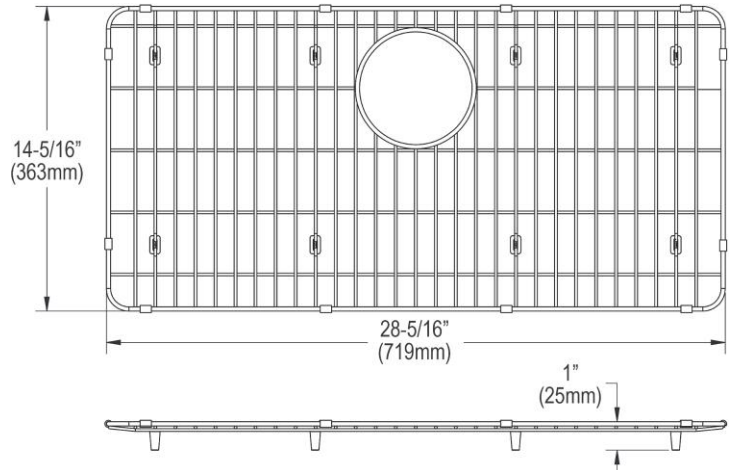

Material:	Stainless Steel
Finish:	Polished Stainless Steel
Dimensions:	28-5/16" x 14-5/16" x 1"
Fits Bowl Size(s):	30-1/4" x 16-5/16"

Special Note: For bowls with rear center drain opening.

AMERICAN PRIDE. A LIFETIME TRADITION.
Like your family, the Elkay family has values and traditions that endure. For almost a century, Elkay has been a family-owned and operated company, providing thousands of jobs that support our families and communities.

[Clean and Care Manual (PDF)](#)

[Clean and Care Manual (PDF)](#)

[Warranty (PDF)](#)