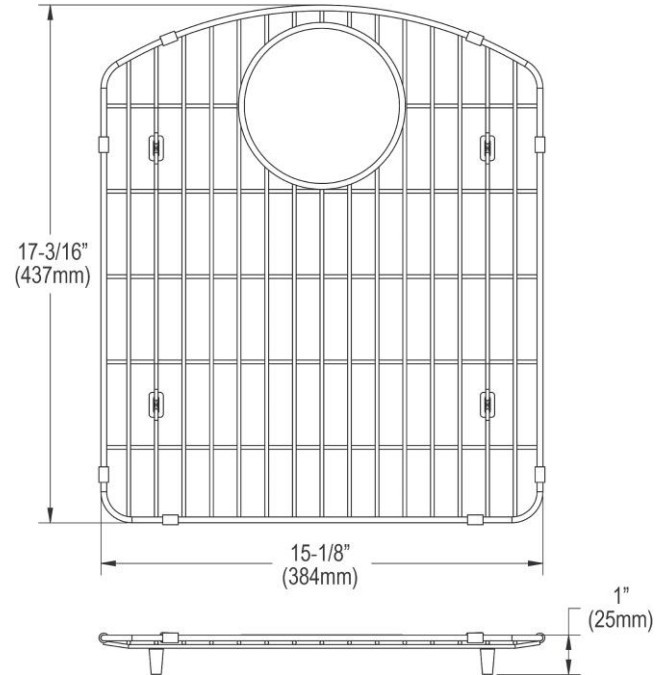

Material:	Stainless Steel
Finish:	Polished Stainless Steel
Dimensions:	15-1/16" x 17-3/16" x 1"
Fits Bowl Size(s):	17-3/16" x 19-5/16"

Special Note: For bowls with rear center drain opening.

AMERICAN PRIDE. A LIFETIME TRADITION.
Like your family, the Elkay family has values and traditions that endure. For almost a century, Elkay has been a family-owned and operated company, providing thousands of jobs that support our families and communities.

[Clean and Care Manual (PDF)](#)

[Clean and Care Manual (PDF)](#)

[Warranty (PDF)](#)