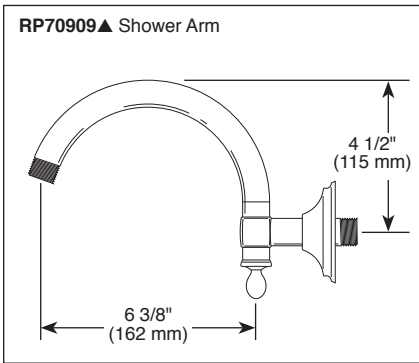

Submitted Model No.: _____

Specific Features: _____

▲ Designate proper finish suffix

BRIZO®

SHOWERHEAD

■ Charlotte® Bath Collection

FEATURES:

- H₂O Kinetic Technology® single function showerhead

STANDARD SPECIFICATIONS:

- Max. 1.75 gpm @ 80 psi, 6.6 L/min @ 550 kPa
- Finished sprayface matches shell finish
- Showerhead has 1/2"-14 NPSM female connection
- Optional solid brass showerarm (RP70909▲)
- Wrench flats for tightening
- Showerhead ball nut pivots and rotates