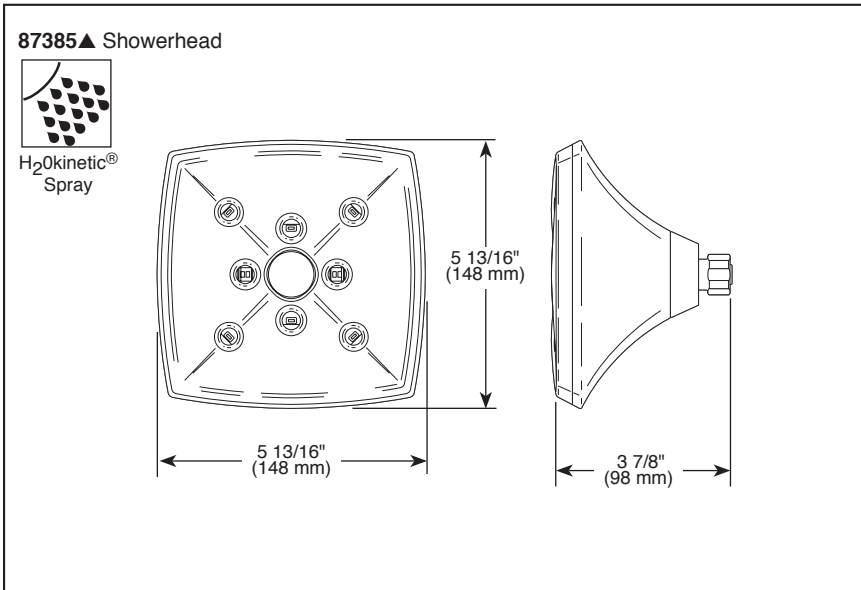

Submitted Model No.: _____

Specific Features: _____

▲ Designate proper finish suffix

BRIZO®

SHOWERHEAD

■ Charlotte® Bath Collection

FEATURES:

- H₂O Kinetic Technology® single function showerhead

STANDARD SPECIFICATIONS:

- Max. 1.75 gpm @ 80 psi, 6.6 L/min @ 550 kPa
- Finished sprayface matches shell finish
- Showerhead has 1/2"-14 NPSM female connection
- Optional solid brass showerarm (RP70909▲)
- Wrench flats for tightening
- Showerhead ball nut pivots and rotates