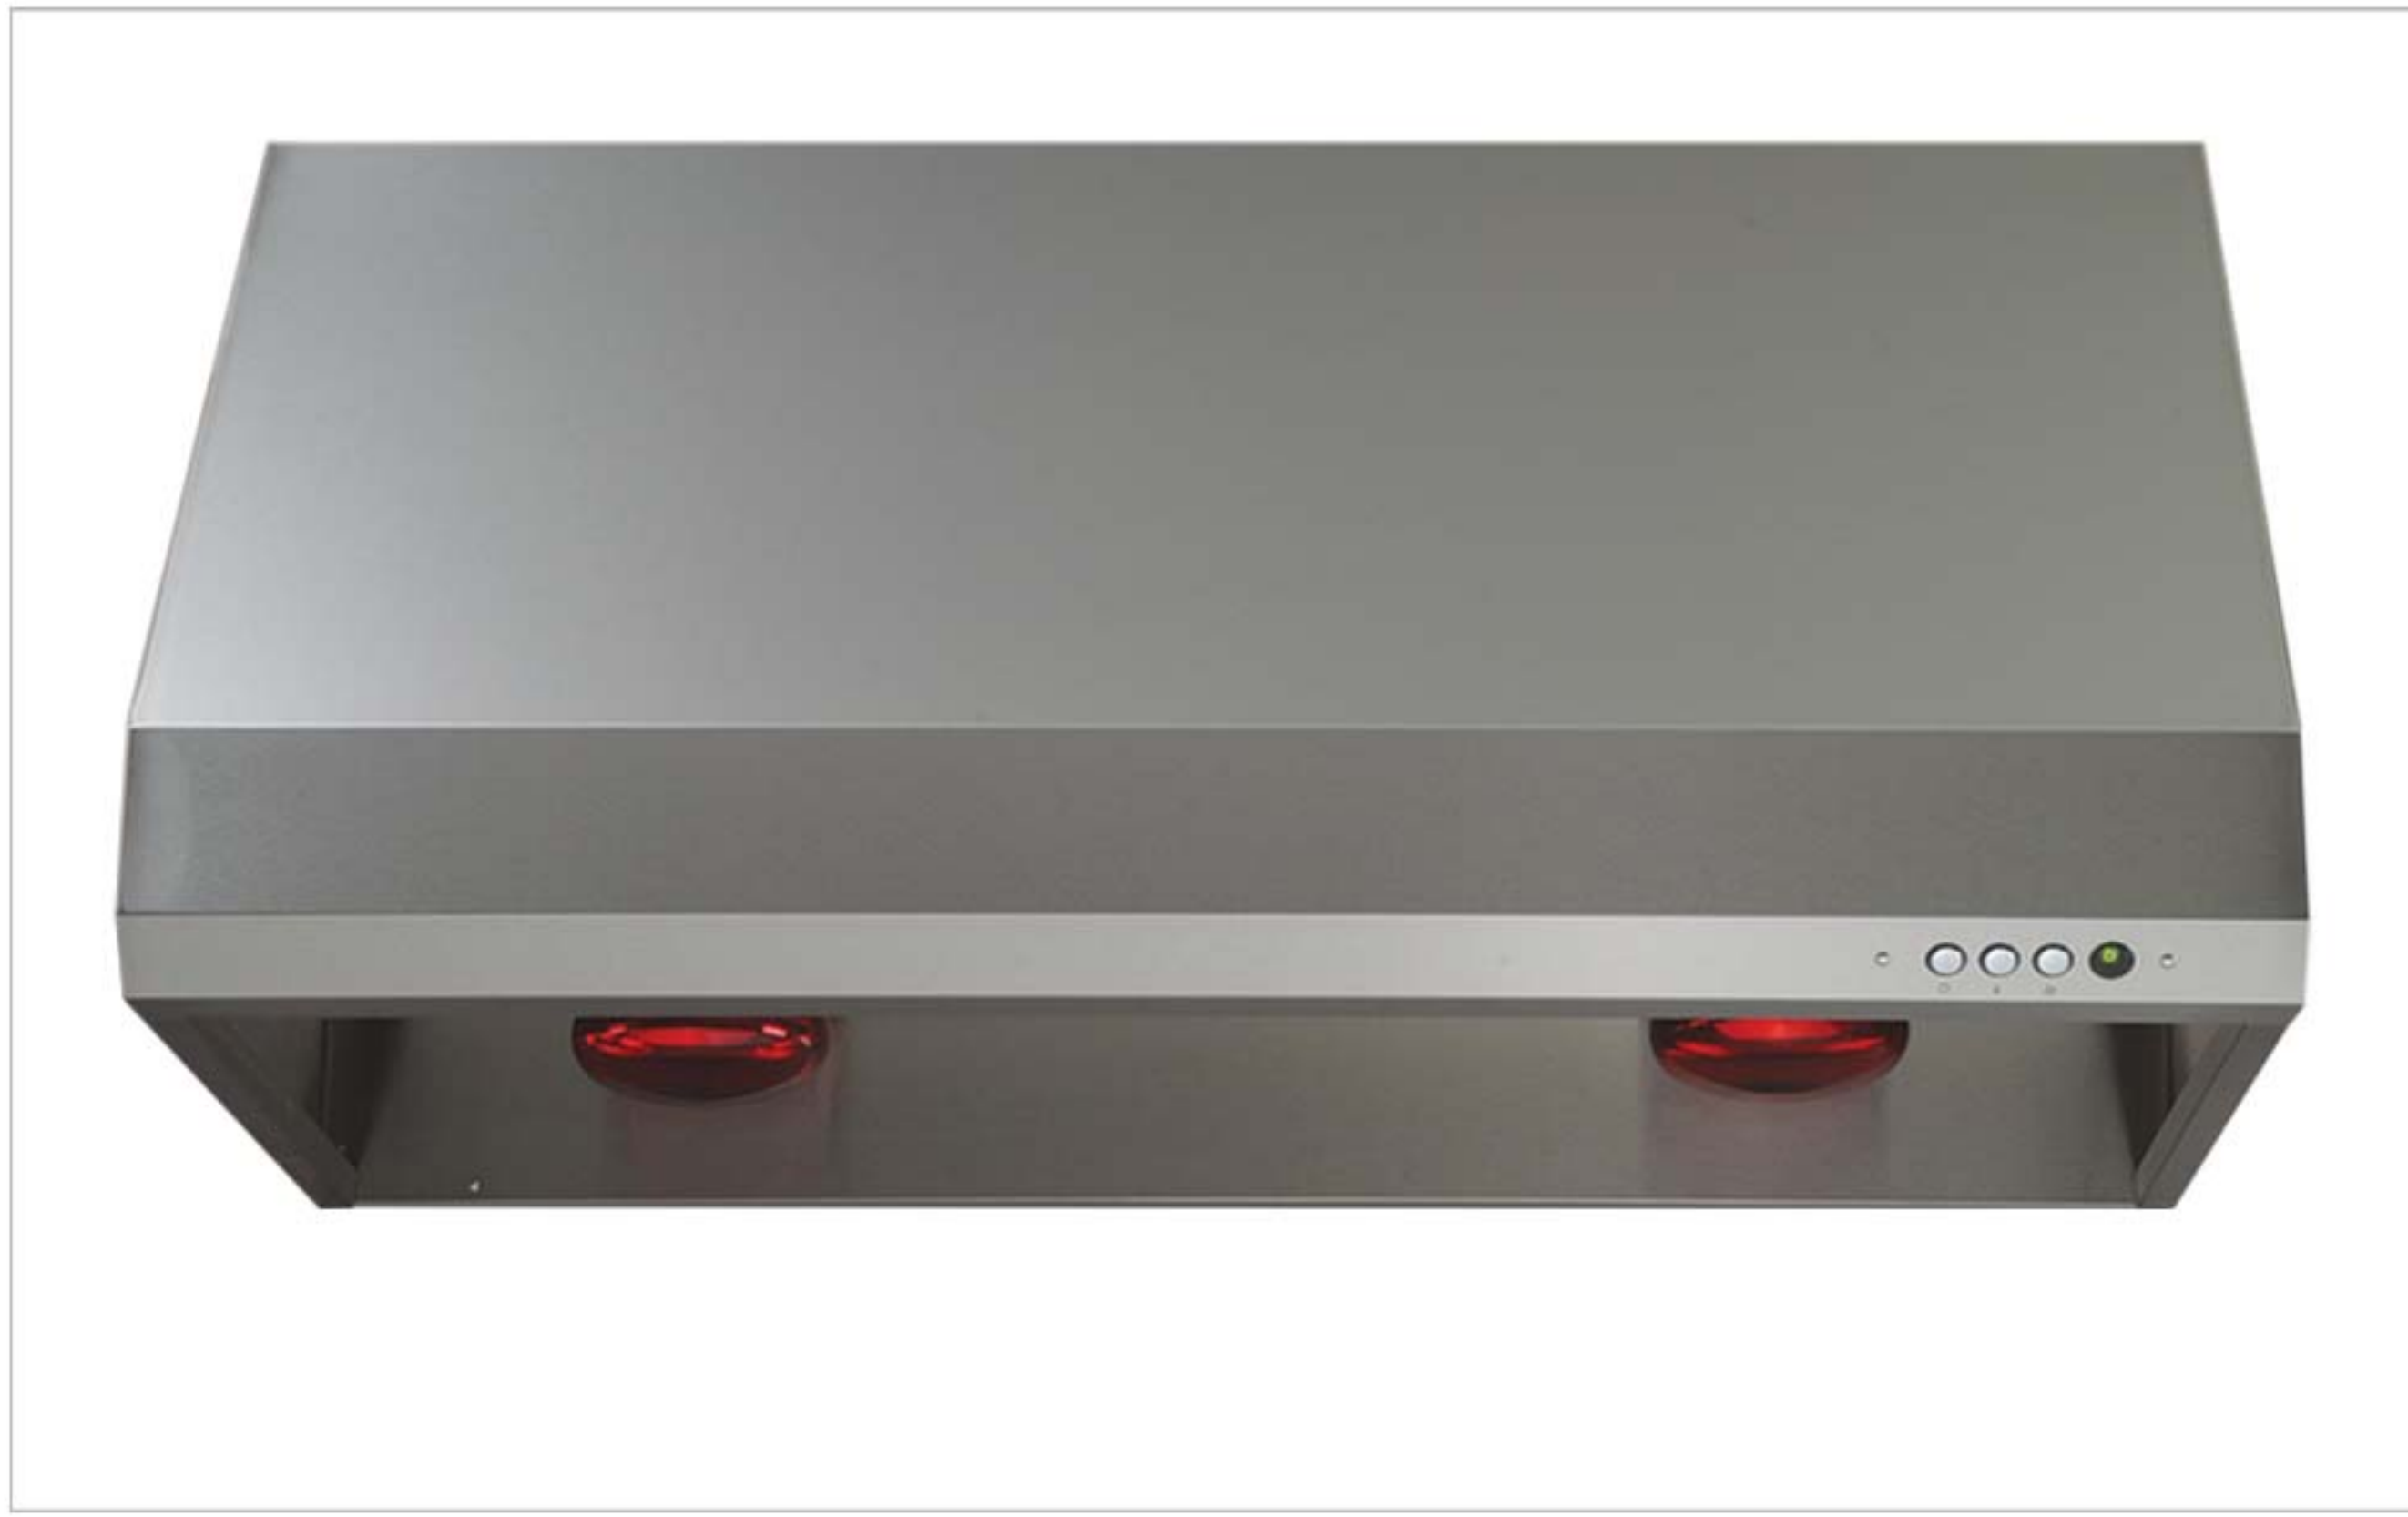

# Under Cabinet Series

Heat lamp not included.

### Specifications

Model	Size	Color	CFM	Sones	Speed	Light	Duct	Recirculation
RA-35U30SS	30"	Stainless Steel	800	5.6	3	LED x 2 (65 lm/w each)	8" vertical	No
RA-35U36SS	36"	Stainless Steel	800	5.6	3	LED x 2 (65 lm/w each)	8" vertical	No
RA-35U42SS	42"	Stainless Steel	800	5.6	3	LED x 2 (65 lm/w each)	8" vertical	No
RA-35U48SS	48"	Stainless Steel	800	8.0	3	LED x 3 (65 lm/w each)	8" vertical	No

### Features

1. All-new baffle filters design with easy removable handles.
2. Dual 250 watt infrared heat lamps. (Heat lamp not included)
3. Electronic 3 speed and 30 seconds delay shut-off.
4. Electronic push button control with LED indicator.