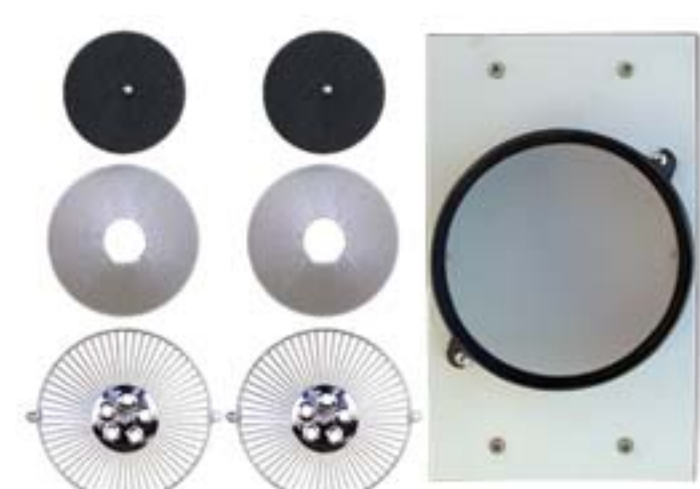

Island Series

R-18L series

Specifications

Model	Size	Color	CFM	Sones	Speed	Light	Duct	Recirculation
R-18L36SS	36"	Stainless Steel	760	5.4	3	LED x 4 (65 lm/w each)	6" / 7" vertical	Yes
R-18L42SS	42"	Stainless Steel	760	5.4	3	LED x 4 (65 lm/w each)	6" / 7" vertical	Yes

Features

1. Twin-motor and turbinated impellers provide powerful suction.
2. Two oil collectors included. No filters required!
3. Electronic push button control with LED indicator.

Optional Accessories

Model	DESCRIPTION	SIZE	COLOR	NOTE
R-18LSDC	Short duct cover	16"	Stainless Steel	7-1/2 ~ 8 ft ceiling
R-18LLDC	Long duct cover	59"	Stainless Steel	9 ~ 11 ft ceiling
R-18LMF	Mesh filter	-	-	1 piece (6 pcs/pk)
R-18LDK	Ductless kit	-	-	1 set
R-18LCF	Charcoal filter	-	-	1 piece
R-18LOC	Oil cup	-	-	1 piece

Ext. Duct Cover

Mesh Filter

Charcoal Filter

Ductless Kit

Oil Cup