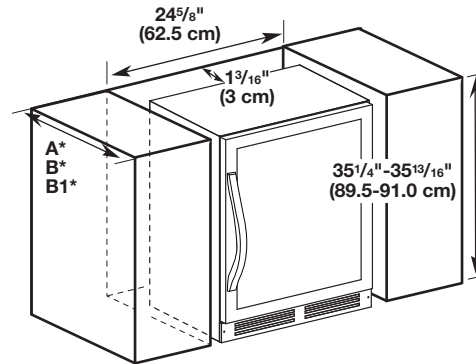

OPENING DIMENSIONS

- Height dimensions are shown with the leveling legs extended to the minimum height.
NOTE: When leveling legs are fully extended, add $\frac{5}{8}$ " (15 mm) to the height dimensions.
- If the floor of the opening is not level with the kitchen floor, shim the opening to make it level with the kitchen floor.

15" Models

| Depth Dimensions | |
|------------------|---|
| A* | 24 $\frac{7}{8}$ " (63.2 cm) - w/o handle |
| B* | 26 $\frac{5}{8}$ " (67.7 cm) - WUW35X15DS |
| B1* | 26 $\frac{7}{8}$ " (68.2 cm) - WUW55X15DS |

24" Models

| Depth Dimensions | |
|------------------|---|
| A* | 24 $\frac{7}{8}$ " (63.2 cm) - w/o handle |
| B* | 26 $\frac{5}{8}$ " (67.7 cm) - WUW35X24DS |
| B1* | 26 $\frac{7}{8}$ " (68.2 cm) - WUW55X24DS |

WUW35X24DS

WUW55X24DS

| Dimensions | |
|------------|--|
| A | 21 $\frac{7}{8}$ " (55.5 cm) |
| B | 25 $\frac{1}{2}$ " (64.7 cm) |
| B1 | 25 $\frac{11}{16}$ " (65.2 cm) |
| C | 23 $\frac{13}{16}$ " (60.5 cm) |
| D | 34 $\frac{1}{16}$ " - 34 $\frac{5}{8}$ " (86.5 cm - 88.0 cm) |