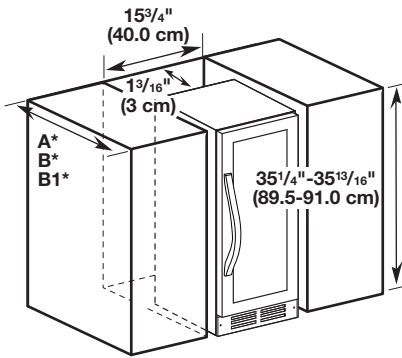

OPENING DIMENSIONS

- Height dimensions are shown with the leveling legs extended to the minimum height.
NOTE: When leveling legs are fully extended, add $\frac{5}{8}$ " (15 mm) to the height dimensions.
- If the floor of the opening is not level with the kitchen floor, shim the opening to make it level with the kitchen floor.

15" Models

| Depth Dimensions | |
|------------------|---|
| A* | 24 $\frac{7}{8}$ " (63.2 cm) - w/o handle |
| B* | 26 $\frac{5}{8}$ " (67.7 cm) - WUW35X15DS |
| B1* | 26 $\frac{7}{8}$ " (68.2 cm) - WUW55X15DS |

WUW35X15DS

WUW55X15DS

| Dimensions | |
|------------|--|
| A | 21 $\frac{7}{8}$ " (55.5 cm) |
| B | 25 $\frac{1}{2}$ " (64.7 cm) |
| B1 | 25 $\frac{11}{16}$ " (65.2 cm) |
| C | 15" (38.0 cm) |
| D | 34 $\frac{1}{16}$ " - 34 $\frac{5}{8}$ " (86.5 cm - 88.0 cm) |

WUW35X24DS

WUW55X24DS

| Dimensions | |
|------------|--|
| A | 21 $\frac{7}{8}$ " (55.5 cm) |
| B | 25 $\frac{1}{2}$ " (64.7 cm) |
| B1 | 25 $\frac{11}{16}$ " (65.2 cm) |
| C | 23 $\frac{13}{16}$ " (60.5 cm) |
| D | 34 $\frac{1}{16}$ " - 34 $\frac{5}{8}$ " (86.5 cm - 88.0 cm) |