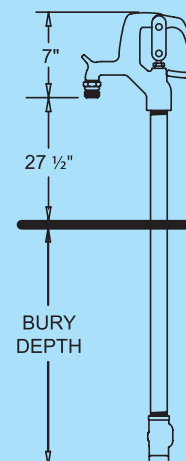

Long Life Valve Seat - Special shape - large contact area - eliminates need for renewable nylon seat.

Specifications:

Female Inlet: 3/4" NPT

Casing: 1" Galvanized Steel Pipe

Operating Rod: 3/8" Steel Rod

Drain Hole: Tapped - 1/8" N.P.T.

Removable Nozzle: 3/4" Brass Male Hose Nozzle

Maximum Working Pressure: 125 p.s.i.

Maximum Temperature: 120° F

Rough-In Dimensions

SHIPPING WEIGHT

Bury Depth (Ft)	1	2	3	4	5	6	7*
Shipping Wt. (Lbs)	14	16	18	20	22	24	26