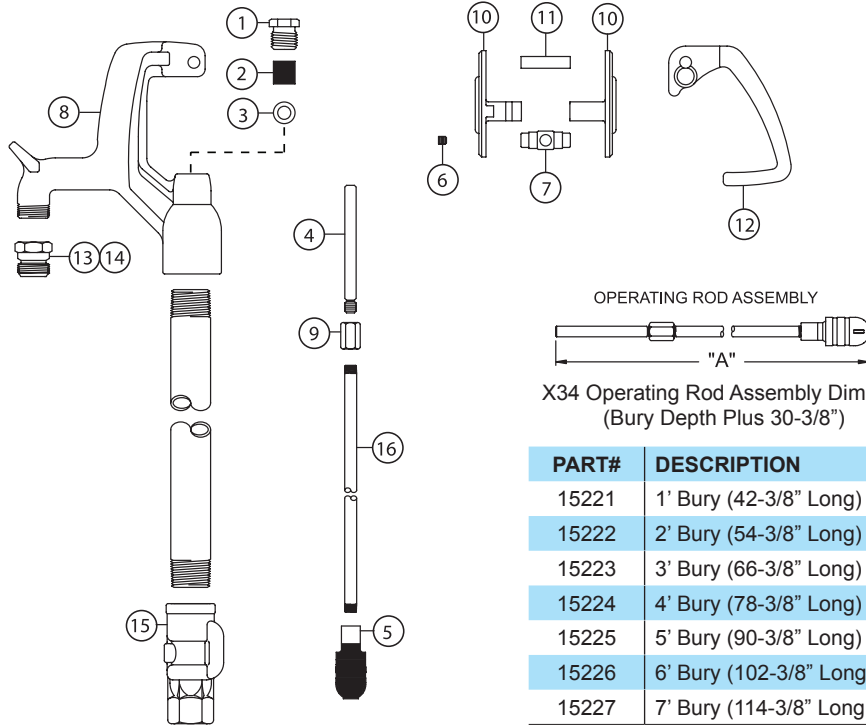

Long Life Valve Seat - Special shape - large contact area - eliminates need for renewable nylon seat.

Specifications:

Female Inlet: 3/4" NPT

Casing: 1" Galvanized Steel Pipe

Operating Rod: 3/8" Steel Rod

Drain Hole: Tapped - 1/8" N.P.T.

Removable Nozzle: 3/4" Brass Male Hose Nozzle

Maximum Working Pressure: 125 p.s.i.

Maximum Temperature: 120° F

Rough-In Dimensions

SHIPPING WEIGHT

Bury Depth (Ft)	1	2	3	4	5	6	7*
Shipping Wt. (Lbs)	14	16	18	20	22	24	26

*Must ship by truck line due to length.

**For Installation / Troubleshooting Instructions go to
www.woodfordmfg.com or call 1-800-621-6032**

When ordering, specify model and bury depth.

WOODFORD

MODEL X34 PARTS LIST

ITEM	PART#	DESCRIPTION
	15037	Head Assembly - Complete (Includes Items 1-4, 6-13)
1	10100	Packing Nut
2	10101	Packing
3	10102	Packing Support Washer
4	10104	Brass Rod Stem
5	10108	Plunger
	15050	Pivot Assembly (Includes Items 6 & 7)
6	10158	Pivot Set Screw
7	10159	Pivot
8	15021	Head & Nozzle Assembly (Includes Item 13)
9	10481	Coupling Nut
10	*	Links - (Replace with RK-WXL)
11	10142	Handle Pin
12	10227	Handle (Blue)
13	10004	3/4" Brass Hose Nozzle (Standard)
14	10007	1" Brass Hose Nozzle (Optional)
15	10018	Valve Body