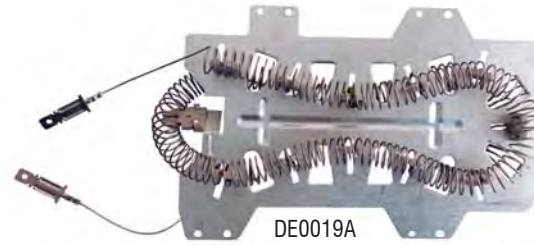

Dryer Parts

DRYER ELEMENTS

- Direct Replacement Elements

PART NO.	WATTS	VOLTS	REPLACES
DE138	5300	240	Maytag® 303404
DE148	4750	240	Maytag® LA-1044
DE698	5200	240	Whirlpool® 4391960
DE838	5400	240	GE® WE11X10004, Whirlpool® 279838
DE0019A	5300	240	Samsung® DC47-00019A
DE1001	5400	240	LG® 6931EL1001
DE4771	5400	240	Whirlpool® 8544771
DE7747	5200	240	Whirlpool® 3387747

APPLIANCE

DRYER RESTRING KITS

- Direct Replacement Restring Kits

PART NO.	REPLACES
DE315	GE® WE11X60
DE333	GE® WE11X203
DE334	GE® WE11M21C
DE335	Electrolux® 5300622032
DE336	Electrolux® 5300622034
DE1746C	Maytag® 31001746C
DE019AC	LG® DC47-00019A

DE1746C

DE315

DRYER IGNITERS

- Includes Mounting Hardware Where Necessary

PART NO.	STYLE	REPLACES
SDE350	Round	GEM® DE350, ADC® 128910 and More
SDE358	Round	Gem® DE359, GE® WE4X739 and More
SDE359	Round	Gem® DE359, DE363, Amana® 40069801P and More
SDE365	Round	LG® 5318EL3W1A
SDE364	Flat	Whirlpool® 4391996, Glo Bar® 304970 and More
SDE366	Flat	Maytag® 31001556 and More

SDE358

SDE364

FLAME SENSORS

- Exact Replacement Dryer Flame Sensor for Many OEM Brands
- Senses Igniter for Heat and Opens Gas Valve for Burner
- Safety Device in Flame Out Condition

PART NO.	REPLACES
DE353	Whirlpool® 338906
DE355	GE® WE4X448