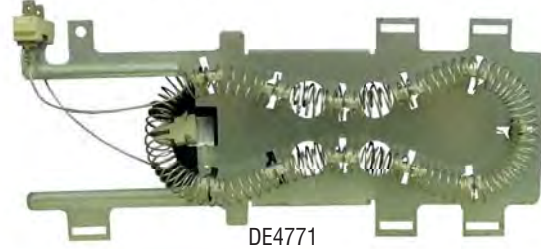

Dryer Parts

DRYER ELEMENTS

- Direct Replacement Elements

PART NO.	WATTS	VOLTS	REPLACES
DE138	5300	240	Maytag® 303404
DE148	4750	240	Maytag® LA-1044
DE698	5200	240	Whirlpool® 4391960
DE838	5400	240	GE® WE11X10004, Whirlpool® 279838
DE0019A	5300	240	Samsung® DC47-00019A
DE1001	5400	240	LG® 6931EL1001
DE4771	5400	240	Whirlpool® 8544771
DE7747	5200	240	Whirlpool® 3387747

APPLIANCE

DRYER RESTRING KITS

- Direct Replacement Restring Kits

PART NO.	REPLACES
DE315	GE® WE11X60
DE333	GE® WE11X203
DE334	GE® WE11M21C
DE335	Electrolux® 5300622032
DE336	Electrolux® 5300622034
DE1746C	Maytag® 31001746C
DE019AC	LG® DC47-00019A

DE1746C

DE315

DRYER IGNITERS

- Includes Mounting Hardware Where Necessary

PART NO.	STYLE	REPLACES
SDE350	Round	GEM® DE350, ADC® 128910 and More
SDE358	Round	Gem® DE359, GE® WE4X739 and More
SDE359	Round	Gem® DE359, DE363, Amana® 40069801P and More
SDE365	Round	LG® 5318EL3W1A
SDE364	Flat	Whirlpool® 4391996, Glo Bar® 304970 and More
SDE366	Flat	Maytag® 31001556 and More

SDE358

SDE364

FLAME SENSORS

- Exact Replacement Dryer Flame Sensor for Many OEM Brands
- Senses Igniter for Heat and Opens Gas Valve for Burner
- Safety Device in Flame Out Condition

PART NO.	REPLACES
DE353	Whirlpool® 338906
DE355	GE® WE4X448