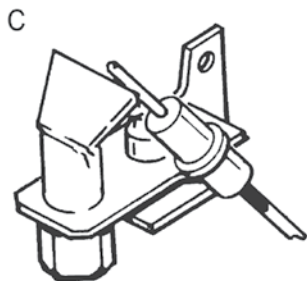

Miscellaneous Gas Replacement Parts

Image	Part Number	NEW Part Number	Description
B	9004966115	100110180	Piezo Igniter, Spark Igniter for models FGCG/PGCG
C	9003410015	100109221	Piezo Igniter w/Bracket
D	9003406005	100109216	Air Intake Screen
NI*	9003401005	100109214	Inner Door Gasket
NI*	9006478005	100111227	Vacuum Nozzle, used for arrestor cleaning
NI*	9006477005	100111226	Wrap Around Filter
E	9004473115	100109875	Pilot Tube Kit 24" of 1/4" aluminum tubing with a compression Fitting. (Use when Tubing has been damaged or is too short after control replacement).

*NI: Not Illustrated