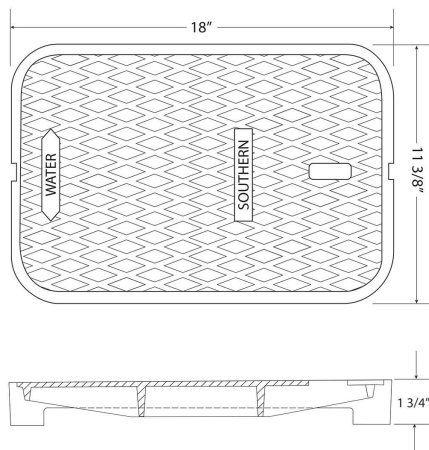

T. 1" Lid

Description:

Solid Cast Iron Lid marked either "WATER"
OR "SEWERN"

Design Use: Fits C.H. 1" Box or 37 Series.
For heavy traffic areas.

Weights:

24 lbs.