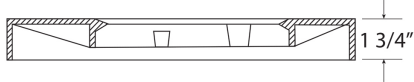

T.H.L. 5/8" x 3/4" Lid

Description:

Light Weight Cast Iron Lid w/Cast Iron Reader

Design Use: Fits C.H. 5/8" x 3/4" Box or 36 Series. For use in light traffic areas.

Weights:

14 lbs.