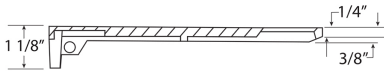

T.H.L. 5/8" x 3/4" Lid

Description:

Light Weight Cast Iron Lid w/Cast Iron Reader

Design Use: Fits C.H. 5/8" x 3/4" Box or 36 Series. For use in light traffic areas.

Weights:

14 lbs.