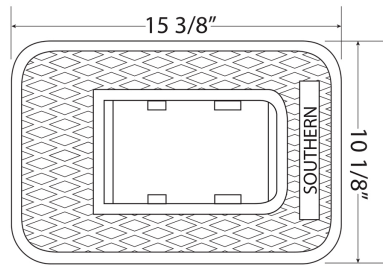

T.H.L. 5/8" x 3/4" Lid

Description:

Light Weight Cast Iron Lid w/Cast Iron Reader

Design Use: Fits C.H. 5/8" x 3/4" Box or 36 Series. For use in light traffic areas.

Weights:

14 lbs.