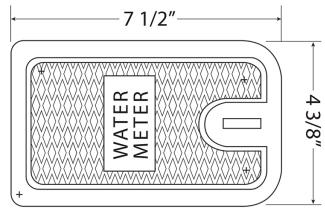

T.H.L. 5/8" x 3/4" Lid

Description:

Light Weight Cast Iron Lid w/Cast Iron Reader

Design Use: Fits C.H. 5/8" x 3/4" Box or 36 Series. For use in light traffic areas.

Weights:

14 lbs.