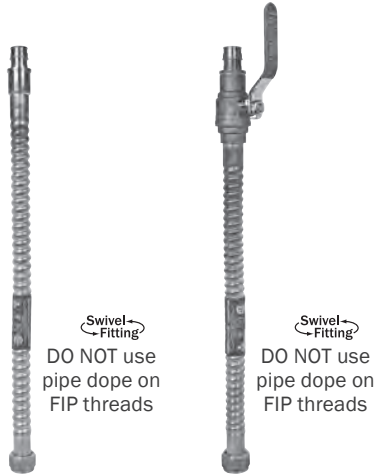

SUPPLY

DRAINAGE

SUPPORT

APPENDIX

634WG418

634WG418FP

PowerPEX™ Water Heater Connector

FIP Flexible

- Brass FIP swivel nut includes gasket
- Fitting with 600 WOG full port ball valve available
- Flexible dielectric fitting works well in tight spaces
- Lead-free solder joint

Related Products

Water Heater Stub Out Kits

p 117

Item No	Connection	Length	Ball Valve	Pkg	Min Qty	Case Qty
634WG418	3/4" F1960 × 3/4" FIP swivel	18"		B	25	25
634WG418FP	3/4" F1960 × 3/4" FIP swivel	18"	✓	B	25	25

645WGC2

PowerPEX™ No Lead Brass Straight Adapter Coupling