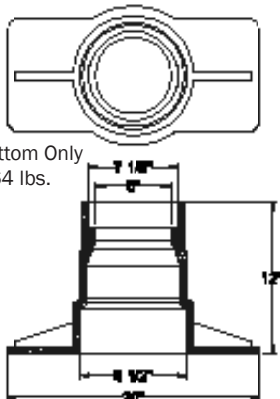

Valve Boxes - Index

Item Number	Description	Page
VB791C	24/33 SERVICE BOX W/ LOCKING LID	VB7
VB792C	30/39 SERVICE BOX W/ LOCKING LID	VB7
VB792D	30/42 SERVICE BOX W/ LOCKING LID	VB7
VB793D	36/48 SERVICE BOX W/ LOCKING LID	VB7
VB793E	36/54 SERVICE BOX W/ LOCKING LID	VB7
VB794E	42/60 SERVICE BOX W/ LOCKING LID	VB7
VB795E	41/64 SERVICE BOX W/ LOCKING LID	VB7
VB700E	54/72 SERVICE BOX W/ LOCKING LID	VB7
VB700F	54/78 SERVICE BOX W/ LOCKING LID	VB7
VB701F	60/84 SERVICE BOX W/ LOCKING LID	VB7
VB7951	9" SERVICE BOX EXTENSION	VB7
VB7952	16" SERVICE BOX EXTENSION	VB7
VB7953	28" SERVICE BOX EXTENSION	VB7
VB7954	30" SERVICE BOX EXTENSION	VB7
VB7965	ENLARGED SERVICE BOX BASE	VB7
VB7900	SERVICE BOX BRASS SCREW	VB7
VB7901	SERVICE BOX WRENCH	VB7
VB7905	SERVICE BOX REPAIR LID OLD STYLE	VB7
VB7906	SERVICE BOX REPAIR LID NEW STYLE	VB7
VB101	HOUSTON A SECTION VBX	VB9
VB105	#4 ADJ VB&CVR FOR 6"PIPE	VB9
VB106	VB EXT & CVR FOR 6"PIPE	VB10
VB107	9-1/4" LATERAL CLEAN OUT	VB10
VB108	TX CLEAN OUT BOOT	VB10
VB110	CORPUS EQ VALVE BOX EXT	VB10
VB126W	DROPIN MUSHRM CAP "WTR" 6 I.D.	VB11
VB126S	DROP MUSHRM CAP "SWR 6" PIPE	VB11
VB149	AUSTIN VBX	VB11
VB160	SAN ANT VBX SET	VB12
VB165	DALLAS SHORTY 10" VBX "WATER"	VB12
VB218	KCMO 6-7/8" LT WGT VBX	VB12
VB219	KCMO 12" VBX "TYPE 2"	VB13
VB2238	KC&MO LAMP HOLE	VB13
VB2607	DROP IN VBX FOR PVC PIPE	VB14
VB284	MO TOP HAT WITH "WATER" CVR	VB14
VB284S	MO TOP HAT WITH "SEWER" CVR	VB14
VB287S	AUSTIN STD CLEANOUT "SEWER"	VB14
VB288	LA 2-1/2" FRM&CVR CLEANOUT	VB14
VB289	NEW ORLEANS 15" VBX W/LID	VB15
VB4650	5 1/4" LOCKING LID	VB15
VB4864	6 GATE CAP	VB15
VB4884	8 GATE CAP	VB15
VB102	NEW MEXICO BONNET	VB16

Valve Boxes

Municipal

VB126W

Weight: 13 lbs.

VB126S

Weight: 13 lbs.

**VB149
(Austin, TX)**

VB1490 - Lid Only
Weight: 14 lbs.

VB1491 - Bottom Only
Weight: 64 lbs.

VB149 Weight: 78 lbs. (set)

Related Items

**C
A
S
T
I
N
G
S**