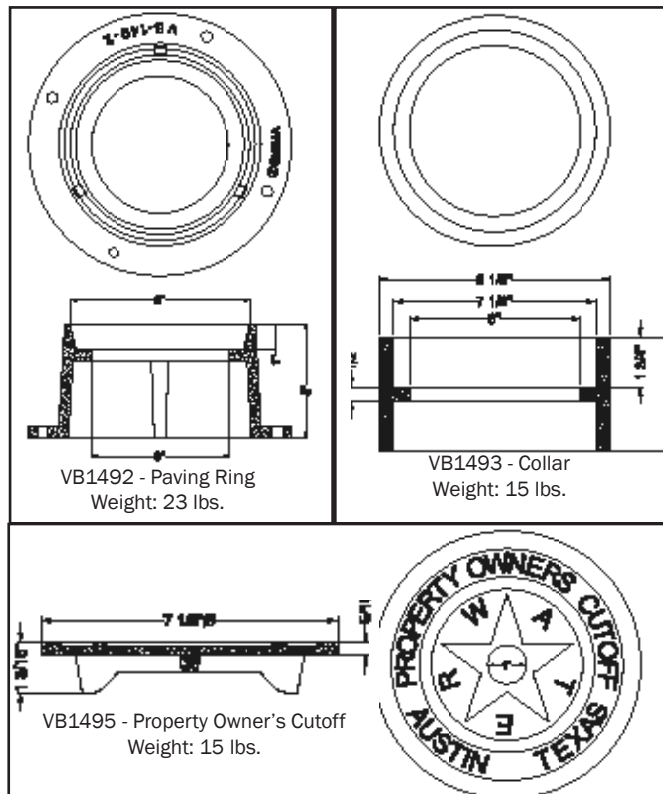

Valve Boxes - Index

Item Number	Description	Page
VB791C	24/33 SERVICE BOX W/ LOCKING LID	VB7
VB792C	30/39 SERVICE BOX W/ LOCKING LID	VB7
VB792D	30/42 SERVICE BOX W/ LOCKING LID	VB7
VB793D	36/48 SERVICE BOX W/ LOCKING LID	VB7
VB793E	36/54 SERVICE BOX W/ LOCKING LID	VB7
VB794E	42/60 SERVICE BOX W/ LOCKING LID	VB7
VB795E	41/64 SERVICE BOX W/ LOCKING LID	VB7
VB700E	54/72 SERVICE BOX W/ LOCKING LID	VB7
VB700F	54/78 SERVICE BOX W/ LOCKING LID	VB7
VB701F	60/84 SERVICE BOX W/ LOCKING LID	VB7
VB7951	9" SERVICE BOX EXTENSION	VB7
VB7952	16" SERVICE BOX EXTENSION	VB7
VB7953	28" SERVICE BOX EXTENSION	VB7
VB7954	30" SERVICE BOX EXTENSION	VB7
VB7965	ENLARGED SERVICE BOX BASE	VB7
VB7900	SERVICE BOX BRASS SCREW	VB7
VB7901	SERVICE BOX WRENCH	VB7
VB7905	SERVICE BOX REPAIR LID OLD STYLE	VB7
VB7906	SERVICE BOX REPAIR LID NEW STYLE	VB7
VB101	HOUSTON A SECTION VBX	VB9
VB105	#4 ADJ VB&CVR FOR 6"PIPE	VB9
VB106	VB EXT & CVR FOR 6"PIPE	VB10
VB107	9-1/4" LATERAL CLEAN OUT	VB10
VB108	TX CLEAN OUT BOOT	VB10
VB110	CORPUS EQ VALVE BOX EXT	VB10
VB126W	DROPIN MUSHRM CAP "WTR" 6 I.D.	VB11
VB126S	DROP MUSHRM CAP "SWR 6" PIPE	VB11
VB149	AUSTIN VBX	VB11
VB160	SAN ANT VBX SET	VB12
VB165	DALLAS SHORTY 10" VBX "WATER"	VB12
VB218	KCMO 6-7/8" LT WGT VBX	VB12
VB219	KCMO 12" VBX "TYPE 2"	VB13
VB2238	KC&MO LAMP HOLE	VB13
VB2607	DROP IN VBX FOR PVC PIPE	VB14
VB284	MO TOP HAT WITH "WATER" CVR	VB14
VB284S	MO TOP HAT WITH "SEWER" CVR	VB14
VB287S	AUSTIN STD CLEANOUT "SEWER"	VB14
VB288	LA 2-1/2" FRM&CVR CLEANOUT	VB14
VB289	NEW ORLEANS 15" VBX W/LID	VB15
VB4650	5 1/4" LOCKING LID	VB15
VB4864	6 GATE CAP	VB15
VB4884	8 GATE CAP	VB15
VB102	NEW MEXICO BONNET	VB16

Valve Boxes

Municipal

VB126W

Weight: 13 lbs.

VB126S

Weight: 13 lbs.

**VB149
(Austin, TX)**

VB1490 - Lid Only
Weight: 14 lbs.

VB1491 - Bottom Only
Weight: 64 lbs.

VB149 Weight: 78 lbs. (set)

Related Items

**C
A
S
T
I
N
G
S**