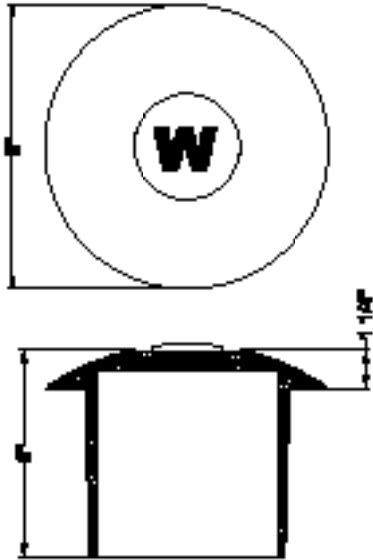

Valve Boxes - Index

Item Number	Description	Page
VB791C	24/33 SERVICE BOX W/ LOCKING LID	VB7
VB792C	30/39 SERVICE BOX W/ LOCKING LID	VB7
VB792D	30/42 SERVICE BOX W/ LOCKING LID	VB7
VB793D	36/48 SERVICE BOX W/ LOCKING LID	VB7
VB793E	36/54 SERVICE BOX W/ LOCKING LID	VB7
VB794E	42/60 SERVICE BOX W/ LOCKING LID	VB7
VB795E	41/64 SERVICE BOX W/ LOCKING LID	VB7
VB700E	54/72 SERVICE BOX W/ LOCKING LID	VB7
VB700F	54/78 SERVICE BOX W/ LOCKING LID	VB7
VB701F	60/84 SERVICE BOX W/ LOCKING LID	VB7
VB7951	9" SERVICE BOX EXTENSION	VB7
VB7952	16" SERVICE BOX EXTENSION	VB7
VB7953	28" SERVICE BOX EXTENSION	VB7
VB7954	30" SERVICE BOX EXTENSION	VB7
VB7965	ENLARGED SERVICE BOX BASE	VB7
VB7900	SERVICE BOX BRASS SCREW	VB7
VB7901	SERVICE BOX WRENCH	VB7
VB7905	SERVICE BOX REPAIR LID OLD STYLE	VB7
VB7906	SERVICE BOX REPAIR LID NEW STYLE	VB7
VB101	HOUSTON A SECTION VBX	VB9
VB105	#4 ADJ VB&CVR FOR 6"PIPE	VB9
VB106	VB EXT & CVR FOR 6"PIPE	VB10
VB107	9-1/4" LATERAL CLEAN OUT	VB10
VB108	TX CLEAN OUT BOOT	VB10
VB110	CORPUS EQ VALVE BOX EXT	VB10
VB126W	DROPIN MUSHRM CAP "WTR" 6 I.D.	VB11
VB126S	DROP MUSHRM CAP "SWR 6" PIPE	VB11
VB149	AUSTIN VBX	VB11
VB160	SAN ANT VBX SET	VB12
VB165	DALLAS SHORTY 10" VBX "WATER"	VB12
VB218	KCMO 6-7/8" LT WGT VBX	VB12
VB219	KCMO 12" VBX "TYPE 2"	VB13
VB2238	KC&MO LAMP HOLE	VB13
VB2607	DROP IN VBX FOR PVC PIPE	VB14
VB284	MO TOP HAT WITH "WATER" CVR	VB14
VB284S	MO TOP HAT WITH "SEWER" CVR	VB14
VB287S	AUSTIN STD CLEANOUT "SEWER"	VB14
VB288	LA 2-1/2" FRM&CVR CLEANOUT	VB14
VB289	NEW ORLEANS 15" VBX W/LID	VB15
VB4650	5 1/4" LOCKING LID	VB15
VB4864	6 GATE CAP	VB15
VB4884	8 GATE CAP	VB15
VB102	NEW MEXICO BONNET	VB16

Valve Boxes

Municipal

VB126W

Weight: 13 lbs.

VB126S

Weight: 13 lbs.

**VB149
(Austin, TX)**

VB1490 - Lid Only
Weight: 14 lbs.

VB1491 - Bottom Only
Weight: 64 lbs.

VB149 Weight: 78 lbs. (set)

Related Items

**C
A
S
T
I
N
G
S**