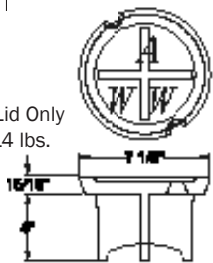

Valve Boxes - Index

Item Number	Description	Page
VB791C	24/33 SERVICE BOX W/ LOCKING LID	VB7
VB792C	30/39 SERVICE BOX W/ LOCKING LID	VB7
VB792D	30/42 SERVICE BOX W/ LOCKING LID	VB7
VB793D	36/48 SERVICE BOX W/ LOCKING LID	VB7
VB793E	36/54 SERVICE BOX W/ LOCKING LID	VB7
VB794E	42/60 SERVICE BOX W/ LOCKING LID	VB7
VB795E	41/64 SERVICE BOX W/ LOCKING LID	VB7
VB700E	54/72 SERVICE BOX W/ LOCKING LID	VB7
VB700F	54/78 SERVICE BOX W/ LOCKING LID	VB7
VB701F	60/84 SERVICE BOX W/ LOCKING LID	VB7
VB7951	9" SERVICE BOX EXTENSION	VB7
VB7952	16" SERVICE BOX EXTENSION	VB7
VB7953	28" SERVICE BOX EXTENSION	VB7
VB7954	30" SERVICE BOX EXTENSION	VB7
VB7965	ENLARGED SERVICE BOX BASE	VB7
VB7900	SERVICE BOX BRASS SCREW	VB7
VB7901	SERVICE BOX WRENCH	VB7
VB7905	SERVICE BOX REPAIR LID OLD STYLE	VB7
VB7906	SERVICE BOX REPAIR LID NEW STYLE	VB7
VB101	HOUSTON A SECTION VBX	VB9
VB105	#4 ADJ VB&CVR FOR 6"PIPE	VB9
VB106	VB EXT & CVR FOR 6"PIPE	VB10
VB107	9-1/4" LATERAL CLEAN OUT	VB10
VB108	TX CLEAN OUT BOOT	VB10
VB110	CORPUS EQ VALVE BOX EXT	VB10
VB126W	DROPIN MUSHRM CAP "WTR" 6 I.D.	VB11
VB126S	DROP MUSHRM CAP "SWR 6" PIPE	VB11
VB149	AUSTIN VBX	VB11
VB160	SAN ANT VBX SET	VB12
VB165	DALLAS SHORTY 10" VBX "WATER"	VB12
VB218	KCMO 6-7/8" LT WGT VBX	VB12
VB219	KCMO 12" VBX "TYPE 2"	VB13
VB2238	KC&MO LAMP HOLE	VB13
VB2607	DROP IN VBX FOR PVC PIPE	VB14
VB284	MO TOP HAT WITH "WATER" CVR	VB14
VB284S	MO TOP HAT WITH "SEWER" CVR	VB14
VB287S	AUSTIN STD CLEANOUT "SEWER"	VB14
VB288	LA 2-1/2" FRM&CVR CLEANOUT	VB14
VB289	NEW ORLEANS 15" VBX W/LID	VB15
VB4650	5 1/4" LOCKING LID	VB15
VB4864	6 GATE CAP	VB15
VB4884	8 GATE CAP	VB15
VB102	NEW MEXICO BONNET	VB16

Valve Boxes

Municipal

VB126W

Weight: 13 lbs.

VB126S

Weight: 13 lbs.

**VB149
(Austin, TX)**

VB1490 - Lid Only
Weight: 14 lbs.

VB1491 - Bottom Only
Weight: 64 lbs.

VB149 Weight: 78 lbs. (set)

Related Items

**C
A
S
T
I
N
G
S**