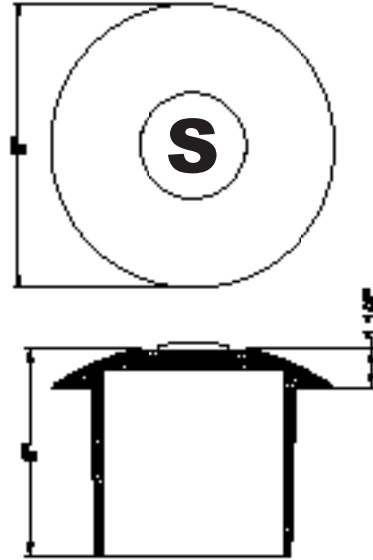

Valve Boxes - Index

Item Number	Description	Page
VB791C	24/33 SERVICE BOX W/ LOCKING LID	VB7
VB792C	30/39 SERVICE BOX W/ LOCKING LID	VB7
VB792D	30/42 SERVICE BOX W/ LOCKING LID	VB7
VB793D	36/48 SERVICE BOX W/ LOCKING LID	VB7
VB793E	36/54 SERVICE BOX W/ LOCKING LID	VB7
VB794E	42/60 SERVICE BOX W/ LOCKING LID	VB7
VB795E	41/64 SERVICE BOX W/ LOCKING LID	VB7
VB700E	54/72 SERVICE BOX W/ LOCKING LID	VB7
VB700F	54/78 SERVICE BOX W/ LOCKING LID	VB7
VB701F	60/84 SERVICE BOX W/ LOCKING LID	VB7
VB7951	9" SERVICE BOX EXTENSION	VB7
VB7952	16" SERVICE BOX EXTENSION	VB7
VB7953	28" SERVICE BOX EXTENSION	VB7
VB7954	30" SERVICE BOX EXTENSION	VB7
VB7965	ENLARGED SERVICE BOX BASE	VB7
VB7900	SERVICE BOX BRASS SCREW	VB7
VB7901	SERVICE BOX WRENCH	VB7
VB7905	SERVICE BOX REPAIR LID OLD STYLE	VB7
VB7906	SERVICE BOX REPAIR LID NEW STYLE	VB7
VB101	HOUSTON A SECTION VBX	VB9
VB105	#4 ADJ VB&CVR FOR 6"PIPE	VB9
VB106	VB EXT & CVR FOR 6"PIPE	VB10
VB107	9-1/4" LATERAL CLEAN OUT	VB10
VB108	TX CLEAN OUT BOOT	VB10
VB110	CORPUS EQ VALVE BOX EXT	VB10
VB126W	DROPIN MUSHRM CAP "WTR" 6 I.D.	VB11
VB126S	DROP MUSHRM CAP "SWR 6" PIPE	VB11
VB149	AUSTIN VBX	VB11
VB160	SAN ANT VBX SET	VB12
VB165	DALLAS SHORTY 10" VBX "WATER"	VB12
VB218	KCMO 6-7/8" LT WGT VBX	VB12
VB219	KCMO 12" VBX "TYPE 2"	VB13
VB2238	KC&MO LAMP HOLE	VB13
VB2607	DROP IN VBX FOR PVC PIPE	VB14
VB284	MO TOP HAT WITH "WATER" CVR	VB14
VB284S	MO TOP HAT WITH "SEWER" CVR	VB14
VB287S	AUSTIN STD CLEANOUT "SEWER"	VB14
VB288	LA 2-1/2" FRM&CVR CLEANOUT	VB14
VB289	NEW ORLEANS 15" VBX W/LID	VB15
VB4650	5 1/4" LOCKING LID	VB15
VB4864	6 GATE CAP	VB15
VB4884	8 GATE CAP	VB15
VB102	NEW MEXICO BONNET	VB16

Valve Boxes

Municipal

VB126W

Weight: 13 lbs.

VB126S

Weight: 13 lbs.

**VB149
(Austin, TX)**

VB1490 - Lid Only
Weight: 14 lbs.

VB1491 - Bottom Only
Weight: 64 lbs.

VB149 Weight: 78 lbs. (set)

Related Items

**C
A
S
T
I
N
G
S**