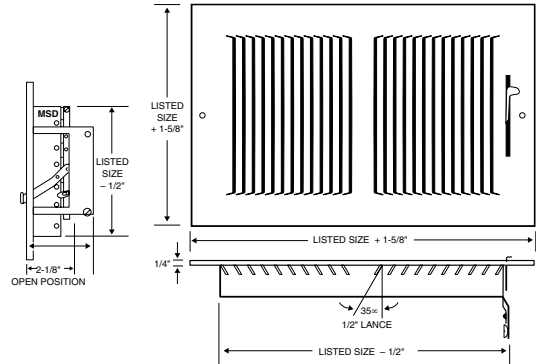

## 160 SERIES TWO-WAY 1/2" LANCED

- Two-way deflection
- 1/2" fin spacing
- Bright White enamel finish

Model	Material	Damper
160	Steel	MS
A160	Aluminum	MS

## 140 SERIES THREE-WAY 1/2" LANCED

- Three-way deflection
- 1/2" fin spacing
- Bright White enamel finish

Model	Material	Damper
140	Steel	MS
A140	Aluminum	MS
140FL	Steel w/ fusible link	MS

## 190 SERIES FOUR-WAY 1/2" LANCED

- Four-way deflection
- 1/2" fin spacing
- Bright White enamel finish

Model	Material	Damper
190	Steel	MS
A190	Aluminum	MS
190FL	Steel w/ fusible link	MS