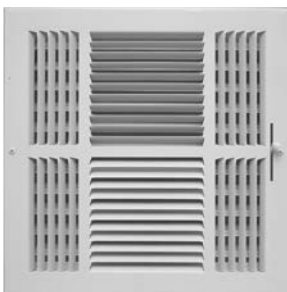

## 160 SERIES TWO-WAY 1/2" LANCED

- Two-way deflection
- 1/2" fin spacing
- Bright White enamel finish

Model	Material	Damper
160	Steel	MS
A160	Aluminum	MS

## 140 SERIES THREE-WAY 1/2" LANCED

- Three-way deflection
- 1/2" fin spacing
- Bright White enamel finish

Model	Material	Damper
140	Steel	MS
A140	Aluminum	MS
140FL	Steel w/ fusible link	MS

## 190 SERIES FOUR-WAY 1/2" LANCED

- Four-way deflection
- 1/2" fin spacing
- Bright White enamel finish

Model	Material	Damper
190	Steel	MS
A190	Aluminum	MS
190FL	Steel w/ fusible link	MS