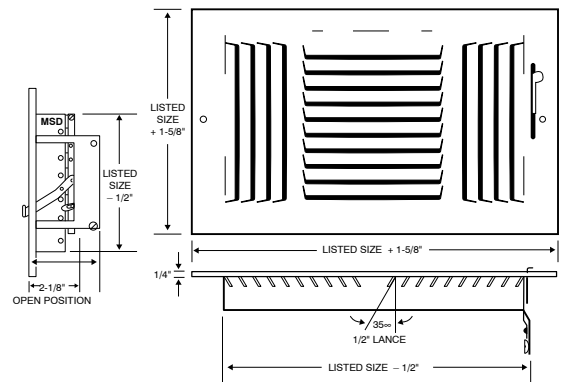

## 160 SERIES TWO-WAY 1/2" LANCED

- Two-way deflection
- 1/2" fin spacing
- Bright White enamel finish

Model	Material	Damper
160	Steel	MS
A160	Aluminum	MS

## 140 SERIES THREE-WAY 1/2" LANCED

- Three-way deflection
- 1/2" fin spacing
- Bright White enamel finish

Model	Material	Damper
140	Steel	MS
A140	Aluminum	MS
140FL	Steel w/ fusible link	MS

## 190 SERIES FOUR-WAY 1/2" LANCED

- Four-way deflection
- 1/2" fin spacing
- Bright White enamel finish

Model	Material	Damper
190	Steel	MS
A190	Aluminum	MS
190FL	Steel w/ fusible link	MS