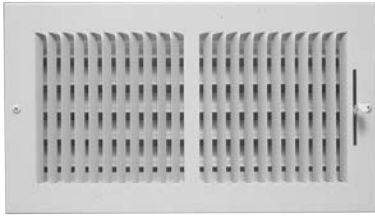

## 160 SERIES TWO-WAY 1/2" LANCED

- Two-way deflection
- 1/2" fin spacing
- Bright White enamel finish

Model	Material	Damper
160	Steel	MS
A160	Aluminum	MS

## 140 SERIES THREE-WAY 1/2" LANCED

- Three-way deflection
- 1/2" fin spacing
- Bright White enamel finish

Model	Material	Damper
140	Steel	MS
A140	Aluminum	MS
140FL	Steel w/ fusible link	MS

## 190 SERIES FOUR-WAY 1/2" LANCED

- Four-way deflection
- 1/2" fin spacing
- Bright White enamel finish

Model	Material	Damper
190	Steel	MS
A190	Aluminum	MS
190FL	Steel w/ fusible link	MS