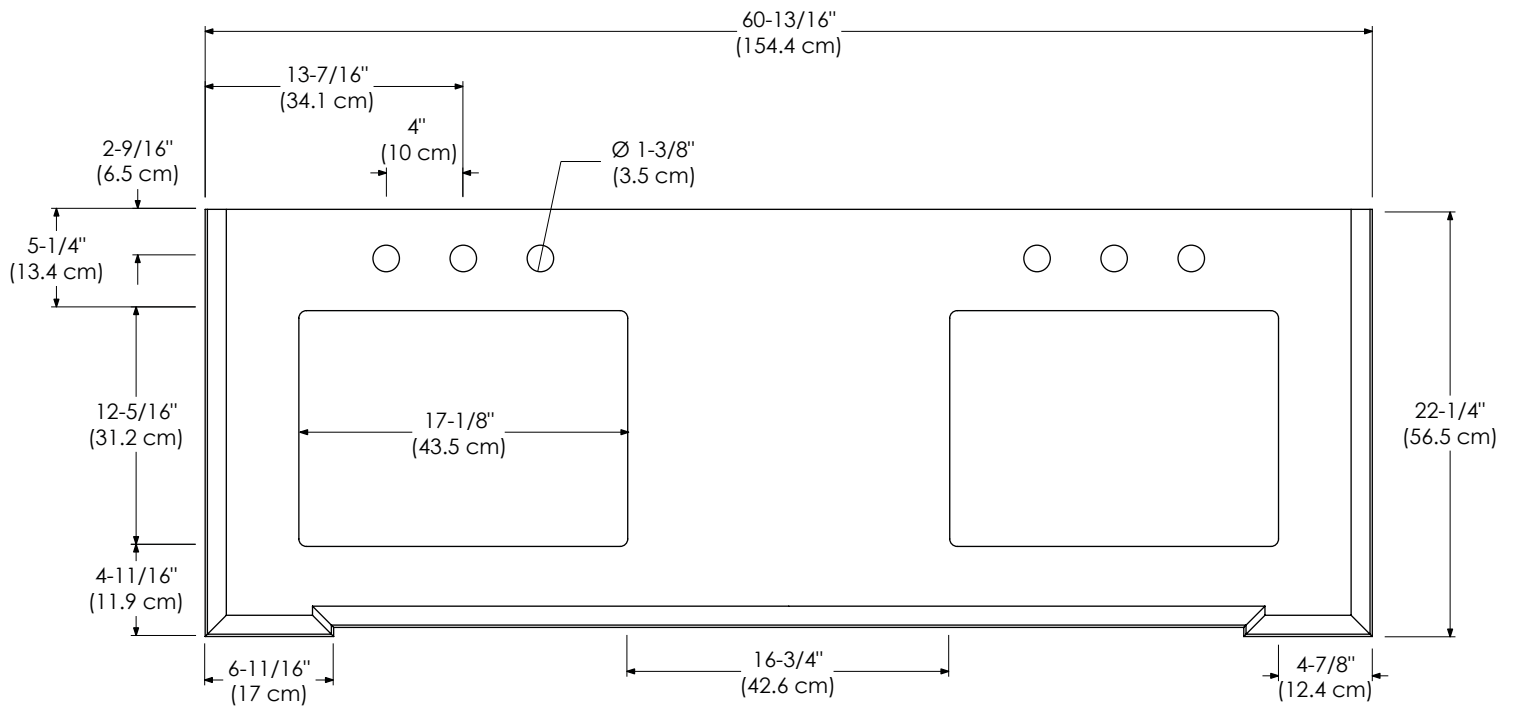

Faucet:
 8" WIDESPREAD

TOP VIEW

FRONT VIEW

Fitted stone top

Available Colors:

- CARRARA WHITE MARBLE CW
- CREAM BEIGE MARBLE MY

Faucet:

8" WIDESPREAD

TOP VIEW

FRONT VIEW

Fitted stone top

Available Colors:

CARRARA WHITE MARBLE CW

CREAM BEIGE MARBLE MY

Faucet:

8" WIDESPREAD

TOP VIEW

FRONT VIEW