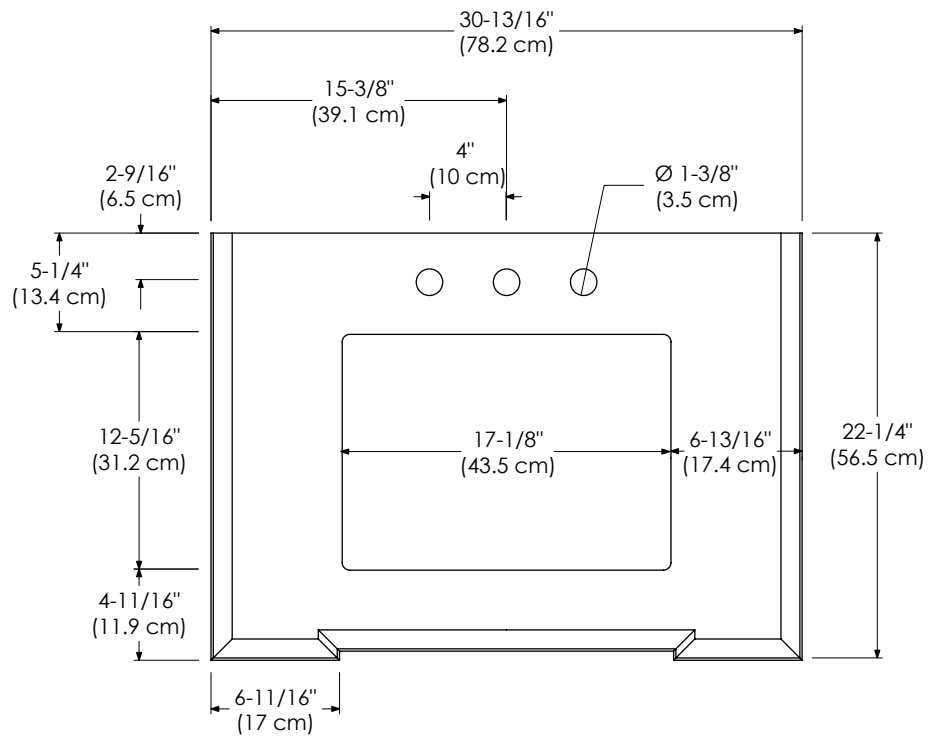

Fitted stone top

Available Colors:

CARRARA WHITE MARBLE CW
CREAM BEIGE MARBLE MY

Faucet:

8" WIDESPREAD

TOP VIEW

FRONT VIEW

Fitted stone top

Available Colors:

CARRARA WHITE MARBLE CW
CREAM BEIGE MARBLE MY

Faucet:

8" WIDESPREAD

TOP VIEW

FRONT VIEW

Fitted stone top

Available Colors:
 CARRARA WHITE MARBLE CW
 CREAM BEIGE MARBLE MY

Faucet:
 8" WIDESPREAD

TOP VIEW

FRONT VIEW

Fitted stone top

Available Colors:

- CARRARA WHITE MARBLE CW
- CREAM BEIGE MARBLE MY

Faucet:

8" WIDESPREAD

TOP VIEW

FRONT VIEW

Fitted stone top

Available Colors:

CARRARA WHITE MARBLE CW

CREAM BEIGE MARBLE MY

Faucet:

8" WIDESPREAD