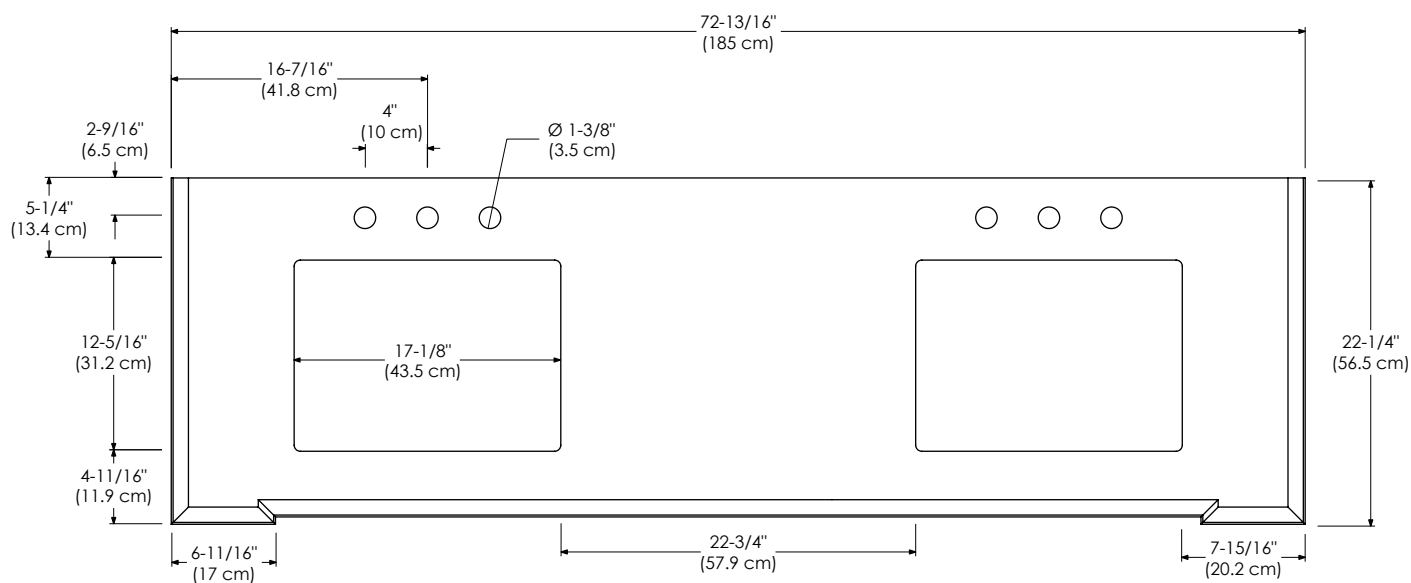

Faucet:
 8" WIDESPREAD

TOP VIEW

FRONT VIEW

Fitted stone top

Available Colors:

- CARRARA WHITE MARBLE CW
- CREAM BEIGE MARBLE MY

Faucet:

8" WIDESPREAD

TOP VIEW

FRONT VIEW

Fitted stone top

Available Colors:

CARRARA WHITE MARBLE CW

CREAM BEIGE MARBLE MY

Faucet:

8" WIDESPREAD

TOP VIEW

FRONT VIEW