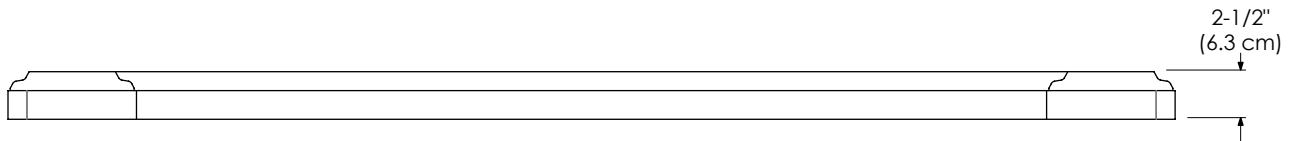

Faucet:
 8" WIDESPREAD

TOP VIEW

FRONT VIEW

Fitted stone top

Available Colors:

- CARRARA WHITE MARBLE CW
- CREAM BEIGE MARBLE MY

Faucet:

8" WIDESPREAD

TOP VIEW

FRONT VIEW

Fitted stone top

Available Colors:

CARRARA WHITE MARBLE CW

CREAM BEIGE MARBLE MY

Faucet:

8" WIDESPREAD