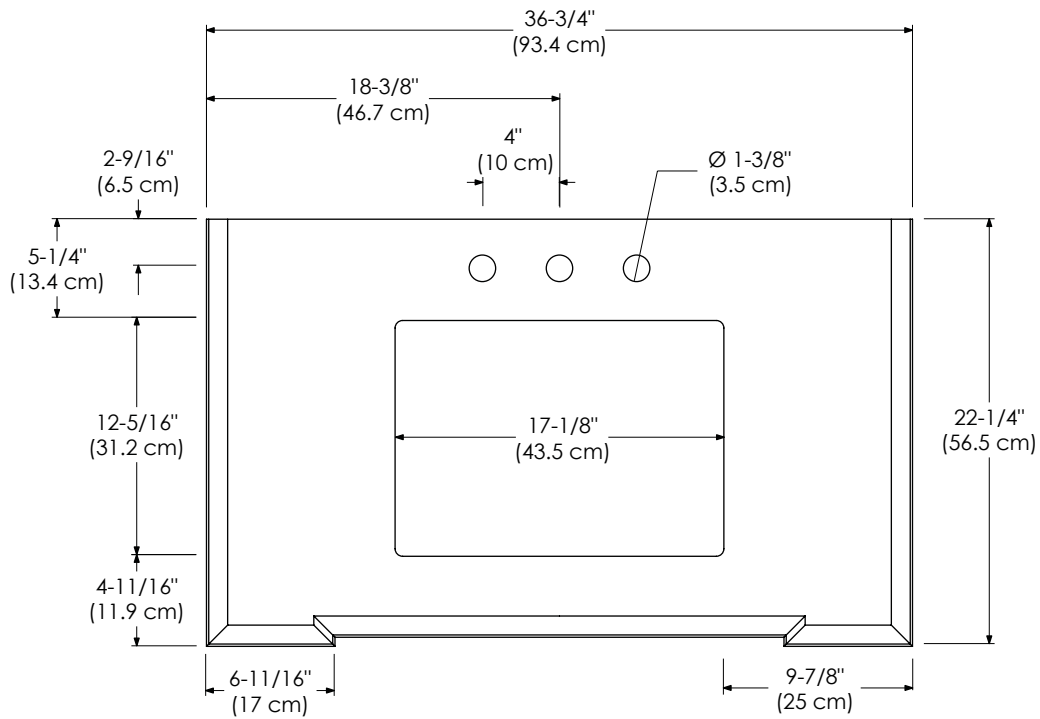

Available Colors:

CARRARA WHITE MARBLE CW
CREAM BEIGE MARBLE MY

Faucet:

8" WIDESPREAD

TOP VIEW

FRONT VIEW

Fitted stone top

Available Colors:
 CARRARA WHITE MARBLE CW
 CREAM BEIGE MARBLE MY

Faucet:
 8" WIDESPREAD

TOP VIEW

FRONT VIEW

Fitted stone top

Available Colors:

- CARRARA WHITE MARBLE CW
- CREAM BEIGE MARBLE MY

Faucet:

8" WIDESPREAD

TOP VIEW

FRONT VIEW

Fitted stone top

Available Colors:

CARRARA WHITE MARBLE CW

CREAM BEIGE MARBLE MY

Faucet:

8" WIDESPREAD

TOP VIEW

FRONT VIEW