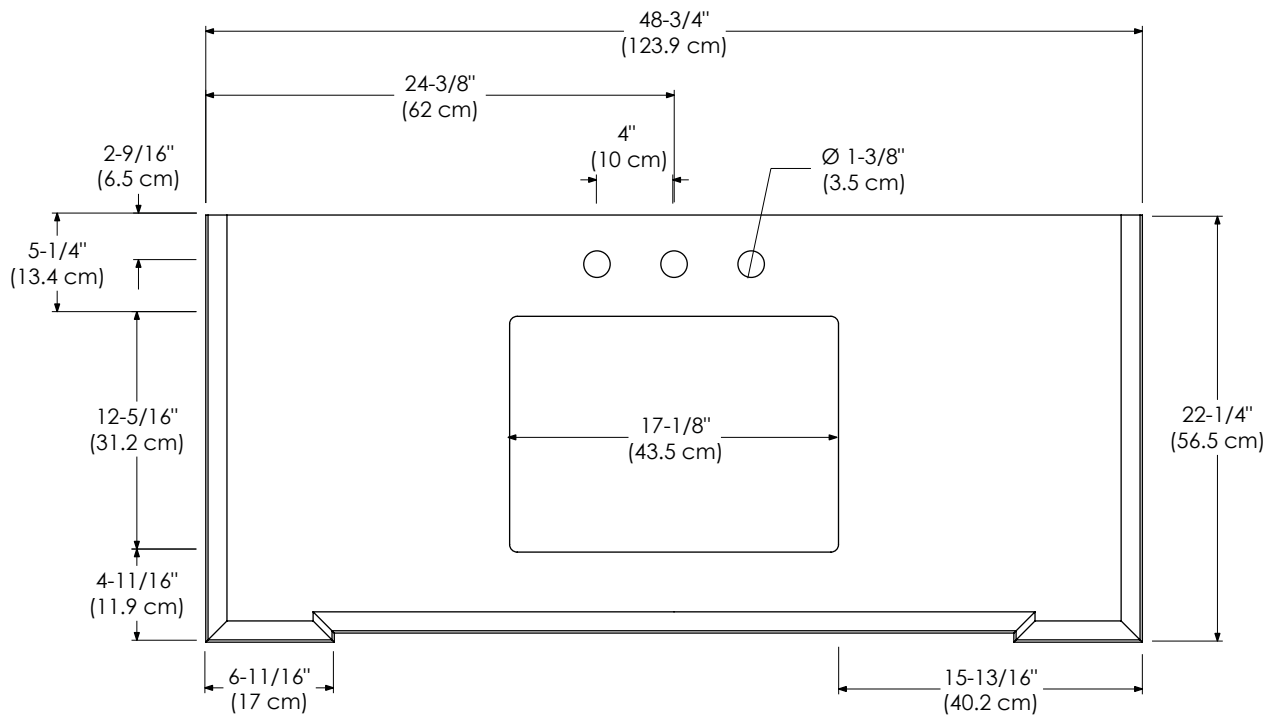

Available Colors:

CARRARA WHITE MARBLE CW
CREAM BEIGE MARBLE MY

Faucet:

8" WIDESPREAD

TOP VIEW

FRONT VIEW

Fitted stone top

Available Colors:
 CARRARA WHITE MARBLE CW
 CREAM BEIGE MARBLE MY

Faucet:
 8" WIDESPREAD

TOP VIEW

FRONT VIEW

Fitted stone top

Available Colors:

- CARRARA WHITE MARBLE CW
- CREAM BEIGE MARBLE MY

Faucet:

8" WIDESPREAD

TOP VIEW

FRONT VIEW

Fitted stone top

Available Colors:

CARRARA WHITE MARBLE CW

CREAM BEIGE MARBLE MY

Faucet:

8" WIDESPREAD

TOP VIEW

FRONT VIEW