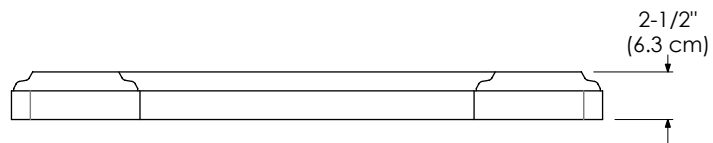

Fitted stone top

Available Colors:

CARRARA WHITE MARBLE CW
CREAM BEIGE MARBLE MY

Faucet:

8" WIDESPREAD

TOP VIEW

FRONT VIEW

Fitted stone top

Available Colors:

CARRARA WHITE MARBLE CW
CREAM BEIGE MARBLE MY

Faucet:

8" WIDESPREAD

TOP VIEW

FRONT VIEW

Fitted stone top

Available Colors:
 CARRARA WHITE MARBLE CW
 CREAM BEIGE MARBLE MY

Faucet:
 8" WIDESPREAD

TOP VIEW

FRONT VIEW

Fitted stone top

Available Colors:

- CARRARA WHITE MARBLE CW
- CREAM BEIGE MARBLE MY

Faucet:

8" WIDESPREAD