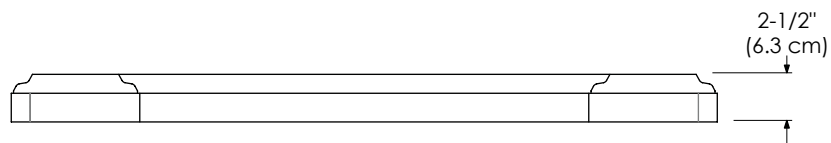

Available Colors:

CARRARA WHITE MARBLE CW
CREAM BEIGE MARBLE MY

Faucet:

8" WIDESPREAD

TOP VIEW

FRONT VIEW

Fitted stone top

Available Colors:
 CARRARA WHITE MARBLE CW
 CREAM BEIGE MARBLE MY

Faucet:
 8" WIDESPREAD

TOP VIEW

FRONT VIEW

Fitted stone top

Available Colors:

- CARRARA WHITE MARBLE CW
- CREAM BEIGE MARBLE MY

Faucet:

8" WIDESPREAD