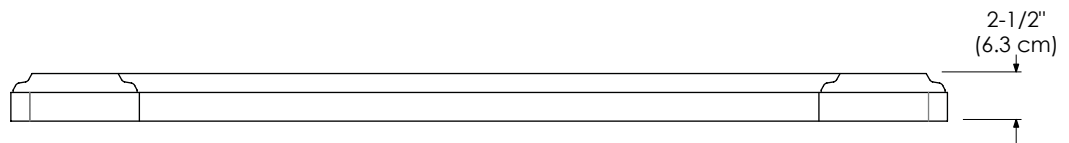

Available Colors:

CARRARA WHITE MARBLE CW
CREAM BEIGE MARBLE MY

Faucet:

8" WIDESPREAD

TOP VIEW

FRONT VIEW

Fitted stone top

Available Colors:
 CARRARA WHITE MARBLE CW
 CREAM BEIGE MARBLE MY

Faucet:
 8" WIDESPREAD

TOP VIEW

FRONT VIEW

Fitted stone top

Available Colors:

- CARRARA WHITE MARBLE CW
- CREAM BEIGE MARBLE MY

Faucet:

8" WIDESPREAD