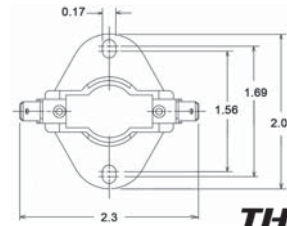

## LIMIT CONTROL SWITCHES – AUTO RESET

**Limit Control Switches – Auto Reset  
(Large Flanged Airstream – 64T Two Pole)**

**THERMODISC**

PART NO	TOD SWITCH SERIES	OPEN TEMP (°F)	TOLERANCE OPEN TEMP (°F)	CLOSE TEMP (°F)	TOLERANCE CLOSE TEMP (°F)	NOM TEMP DIFFERENCE	MAX VOLTAGE RATING (VAC)	MAX CURRENT RATING (A)	COLOR CODE	DISC FACE	SWITCH TYPE	CONTACT ORIENT	MOUNTING INSERTION DEPTH-MAX (IN)
47-20045-06	64T	130	+/-5	90	+/-10	40	230	25	Red	Enclosed	DPST	Normally Closed	3/8
47-20045-02	64T	150	+/-5	110	+/-10	40	230	25	Red	Enclosed	DPST	Normally Closed	3/8
47-25261-14	64T	160	+/-5	130	+/-9	30	230	25	—	Enclosed	DPST	Normally Closed	3/8
47-25261-15	64T	170	+/-5	130	+/-9	40	230	25	—	Enclosed	DPST	Normally Closed	3/8
47-20045-03	64T	170	+/-5	130	+/-10	40	230	25	Red	Enclosed	DPST	Normally Closed	3/8
47-25261-13	64T	170	+/-5	140	+/-9	30	230	25	—	Enclosed	DPST	Normally Closed	3/8
42-25261-46	64T	180	+/-5	140	+/-9	40	230	25	—	Exposed	DPST	Normally Closed	3/8
47-25261-47	64T	190	+/-5	160	+/-9	30	230	25	—	Enclosed	DPST	Normally Closed	3/8