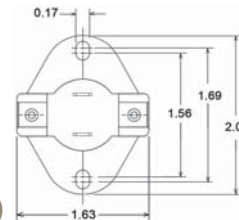

**Limit Control Switches – Auto Reset
(Large Flanged Airstream – 69T Heat Assisted)**

THERMODISC

PART NO	TOD SWITCH SERIES	OPEN TEMP (°F)	TOLERANCE OPEN TEMP (°F)	CLOSE TEMP (°F)	TOLERANCE CLOSE TEMP (°F)	NOM TEMP DIFFERENCE	MAX VOLTAGE RATING (VAC)	MAX CURRENT RATING (A)	COLOR CODE	DISC FACE	SWITCH TYPE	CONTACT ORIENT	HEATER WATTAGE	MOUNTING INSERTION DEPTH-MAX (IN)
47-22860-05	69T	100	+10/-0	90	+10/-0	10	230	25	Yellow	Exposed	SPST	Normally Closed	2	3/8
47-22860-01	69T	105	+10/-0	95	+10/-0	10	230	25	Red	Exposed	SPST	Normally Closed	1.5	3/8
47-22860-03	69T	105	+10/-0	95	+10/-0	10	230	25	Green	Exposed	SPST	Normally Closed	2	3/8
47-22860-06	69T	110	+10/-0	100	+10/-0	10	230	25	Purple	Exposed	SPST	Normally Closed	1	3/8
47-24261-01	69T	110	+10/-0	100	+10/-0	10	230	25	—	Exposed	SPST	Normally Closed	1.3/1.5	3/8
47-22860-02	69T	110	+10/-0	100	+10/-0	10	230	25	Blue	Exposed	SPST	Normally Closed	1.5	3/8
47-22860-04	69T	110	+10/-0	100	+10/-0	10	230	25	Orange	Exposed	SPST	Normally Closed	2	3/8