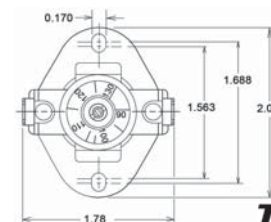

**Limit Control Switches – Auto Reset
(Large Flanged Airstream – 74T Adjustable)**