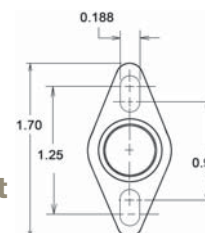

Limit Control Switches – Manual Reset (Small Flanged Airstream – 36T)

THERMODISC

PART NO	TOD SWITCH SERIES	OPEN TEMP (°F)	TOLERANCE OPEN TEMP (°F)	MAX VOLTAGE RATING (VAC)	MAX CURRENT RATING (A)	COLOR CODE	DISC FACE	SWITCH TYPE	CONTACT ORIENT	MOUNTING INSERTION DEPTH MAX (IN)
47-22453-01	36T	130	+/-8	120 / 230	15 / 10	—	Enclosed	SPST	Normally Closed	3/8
47-22453-02	36T	135	+/-8	120 / 230	15 / 10	—	Enclosed	SPST	Normally Closed	3/8
47-22862-01	36T	220	+/-10	120 / 230	15 / 10	Blue	Enclosed	SPST	Normally Closed	3/16
47-22861-04	36T	250	+/-12	120 / 230	15 / 10	Red	Exposed	SPST	Normally Closed	3/16
47-22862-04	36T	260	+/-12	120 / 230	15 / 10	Orange	Enclosed	SPST	Normally Closed	3/16
47-22862-02	36T	280	+/-12	120 / 230	15 / 10	Silver	Enclosed	SPST	Normally Closed	3/16
47-22861-02	36T	300	+/-14	120 / 230	15 / 10	Blue	Exposed	SPST	Normally Closed	5/32
47-22861-01	36T	350	+/-16	120 / 230	15 / 10	—	Exposed	SPST	Normally Closed	5/32
47-100241-01	36T	400	+/-20	120 / 230	15 / 10	—	Enclosed	SPST	Normally Closed	5/32

Limit Control Switches – Manual Reset (Special Small Flanged Airstream – 36T)

THERMODISC

PART NO	TOD SWITCH SERIES	OPEN TEMP (°F)	TOLERANCE OPEN TEMP (°F)	MAX VOLTAGE RATING (VAC)	MAX CURRENT RATING (A)	COLOR CODE	DISC FACE	SWITCH TYPE	CONTACT ORIENT	MOUNTING INSERTION DEPTH MAX (IN)
47-22861-03	36T	250	+/-12	120 / 230	15 / 10	—	Exposed	SPST	Normally Closed	3/16