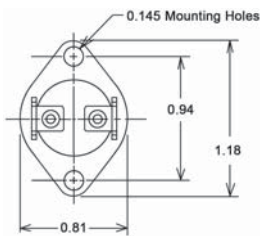

Limit Control Switches – Manual Reset (Large Flanged Airstream – 36T)

THERMODISC

PART NO	TOD SWITCH SERIES	OPEN TEMP (°F)	TOLERANCE OPEN TEMP (°F)	MAX VOLTAGE RATING (VAC)	MAX CURRENT RATING (A)	COLOR CODE	DISC FACE	SWITCH TYPE	CONTACT ORIENT	MOUNTING INSERTION DEPTH MAX (IN)
47-22383-38	36T	190	+/-8	120 / 230	15 / 10	—	Enclosed	SPST	Normally Closed	3/16
47-22383-33	36T	230	+/-10	120 / 230	15 / 10	—	Enclosed	SPST	Normally Closed	3/16
47-22383-13	36T	260	+/-14	120 / 230	15 / 10	—	Enclosed	SPST	Normally Closed	3/16
47-22383-37	36T	340	+/-16	120 / 230	15 / 10	—	Enclosed	SPST	Normally Closed	3/16

Limit Control Switches – Manual Reset (Small Flanged Airstream – 36T)

THERMODISC

PART NO	TOD SWITCH SERIES	OPEN TEMP (°F)	TOLERANCE OPEN TEMP (°F)	MAX VOLTAGE RATING (VAC)	MAX CURRENT RATING (A)	COLOR CODE	DISC FACE	SWITCH TYPE	CONTACT ORIENT	MOUNTING INSERTION DEPTH MAX (IN)
47-22453-01	36T	130	+/-8	120 / 230	15 / 10	—	Enclosed	SPST	Normally Closed	3/8
47-22453-02	36T	135	+/-8	120 / 230	15 / 10	—	Enclosed	SPST	Normally Closed	3/8
47-22862-01	36T	220	+/-10	120 / 230	15 / 10	Blue	Enclosed	SPST	Normally Closed	3/16
47-22861-04	36T	250	+/-12	120 / 230	15 / 10	Red	Exposed	SPST	Normally Closed	3/16
47-22862-04	36T	260	+/-12	120 / 230	15 / 10	Orange	Enclosed	SPST	Normally Closed	3/16
47-22862-02	36T	280	+/-12	120 / 230	15 / 10	Silver	Enclosed	SPST	Normally Closed	3/16
47-22861-02	36T	300	+/-14	120 / 230	15 / 10	Blue	Exposed	SPST	Normally Closed	5/32
47-22861-01	36T	350	+/-16	120 / 230	15 / 10	—	Exposed	SPST	Normally Closed	5/32
47-100241-01	36T	400	+/-20	120 / 230	15 / 10	—	Enclosed	SPST	Normally Closed	5/32