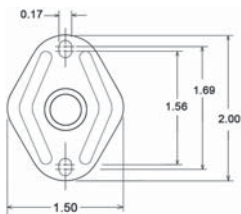

TEMPERATURE LIMIT CONTROL SWITCHES

LIMIT CONTROL SWITCHES – MANUAL RESET

Limit Control Switches – Manual Reset (Large Flanged Airstream – 60T)

THERMODISC

PART NO	TOD SWITCH SERIES	OPEN TEMP (°F)	TOLERANCE OPEN TEMP (°F)	MAX VOLTAGE RATING (VAC)	MAX CURRENT RATING (A)	COLOR CODE	DISC FACE	SWITCH TYPE	CONTACT ORIENT	MOUNTING INSERTION DEPTH MAX (IN)
47-21900-13	60T	150	+/-8	230	25	—	Exposed	SPST	Normally Closed	3/8
47-25118-01	60T	160	+/-5	230	25	—	Enclosed	SPST	Normally Closed	3/8
470038	60T	160	+/-5	230	25	—	Exposed	SPST	Normally Closed	3/8
47-21900-21	60T	170	+/-6	230	25	—	Exposed	SPST	Normally Closed	3/8
47-21900-06	60T	180	+/-5	230	25	—	Exposed	SPST	Normally Closed	3/8
47-25118-02	60T	200	+/-5	230	25	—	Enclosed	SPST	Normally Closed	3/8
47-21900-05	60T	200	+/-8	230	25	—	Exposed	SPST	Normally Closed	3/8
47-21900-01	60T	230	+/-7	230	25	—	Exposed	SPST	Normally Closed	3/8
47-21900-16	60T	250	+/-6	230	25	—	Exposed	SPST	Normally Closed	3/8

Limit Control Switches – Manual Reset (Large Flanged Airstream – 36T)

THERMODISC

PART NO	TOD SWITCH SERIES	OPEN TEMP (°F)	TOLERANCE OPEN TEMP (°F)	MAX VOLTAGE RATING (VAC)	MAX CURRENT RATING (A)	COLOR CODE	DISC FACE	SWITCH TYPE	CONTACT ORIENT	MOUNTING INSERTION DEPTH MAX (IN)
47-22383-38	36T	190	+/-8	120 / 230	15 / 10	—	Enclosed	SPST	Normally Closed	3/16
47-22383-33	36T	230	+/-10	120 / 230	15 / 10	—	Enclosed	SPST	Normally Closed	3/16
47-22383-13	36T	260	+/-14	120 / 230	15 / 10	—	Enclosed	SPST	Normally Closed	3/16
47-22383-37	36T	340	+/-16	120 / 230	15 / 10	—	Enclosed	SPST	Normally Closed	3/16