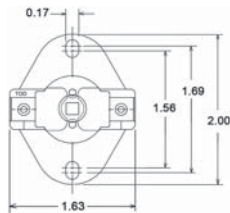

TEMPERATURE LIMIT CONTROL SWITCHES

LIMIT CONTROL SWITCHES – MANUAL RESET

Limit Control Switches – Manual Reset (Large Flanged Airstream – 60T)

THERMODISC

PART NO	TOD SWITCH SERIES	OPEN TEMP (°F)	TOLERANCE OPEN TEMP (°F)	MAX VOLTAGE RATING (VAC)	MAX CURRENT RATING (A)	COLOR CODE	DISC FACE	SWITCH TYPE	CONTACT ORIENT	MOUNTING INSERTION DEPTH MAX (IN)
47-21900-13	60T	150	+/-8	230	25	—	Exposed	SPST	Normally Closed	3/8
47-25118-01	60T	160	+/-5	230	25	—	Enclosed	SPST	Normally Closed	3/8
470038	60T	160	+/-5	230	25	—	Exposed	SPST	Normally Closed	3/8
47-21900-21	60T	170	+/-6	230	25	—	Exposed	SPST	Normally Closed	3/8
47-21900-06	60T	180	+/-5	230	25	—	Exposed	SPST	Normally Closed	3/8
47-25118-02	60T	200	+/-5	230	25	—	Enclosed	SPST	Normally Closed	3/8
47-21900-05	60T	200	+/-8	230	25	—	Exposed	SPST	Normally Closed	3/8
47-21900-01	60T	230	+/-7	230	25	—	Exposed	SPST	Normally Closed	3/8
47-21900-16	60T	250	+/-6	230	25	—	Exposed	SPST	Normally Closed	3/8

Limit Control Switches – Manual Reset (Large Flanged Airstream – 36T)

THERMODISC

PART NO	TOD SWITCH SERIES	OPEN TEMP (°F)	TOLERANCE OPEN TEMP (°F)	MAX VOLTAGE RATING (VAC)	MAX CURRENT RATING (A)	COLOR CODE	DISC FACE	SWITCH TYPE	CONTACT ORIENT	MOUNTING INSERTION DEPTH MAX (IN)
47-22383-38	36T	190	+/-8	120 / 230	15 / 10	—	Enclosed	SPST	Normally Closed	3/16
47-22383-33	36T	230	+/-10	120 / 230	15 / 10	—	Enclosed	SPST	Normally Closed	3/16
47-22383-13	36T	260	+/-14	120 / 230	15 / 10	—	Enclosed	SPST	Normally Closed	3/16
47-22383-37	36T	340	+/-16	120 / 230	15 / 10	—	Enclosed	SPST	Normally Closed	3/16