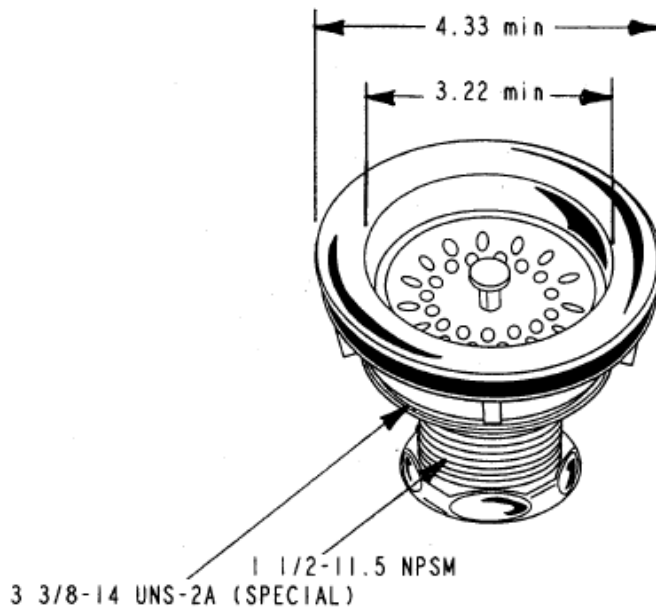

**Dearborn®
Brass**

4675 W. 160th St.
Cleveland, Ohio 44135
Ph: (800) 321-9532
Fax: (800) 321-9535
www.dearbornbrass.com

SUBMITTAL SPECIFICATION

6 THREADED BODY SINK BASKET STRAINER

Engineering Specification: Dearborn Brass "Super 6" Threaded Body Sink Basket Strainer is manufactured from stainless steel body and basket. This product is ideal for use on residential or commercial kitchen sinks.

Job Reference

DESCRIPTION

- Super 6 Threaded Body Sink Basket Strainer Assembly
 - BODY: Chrome-plated stainless steel
 - BASKET: Stainless steel, metal post
- Heavy Duty stainless steel strainer body and basket
- Extra Wide Locknut
- Extra Thick Washer