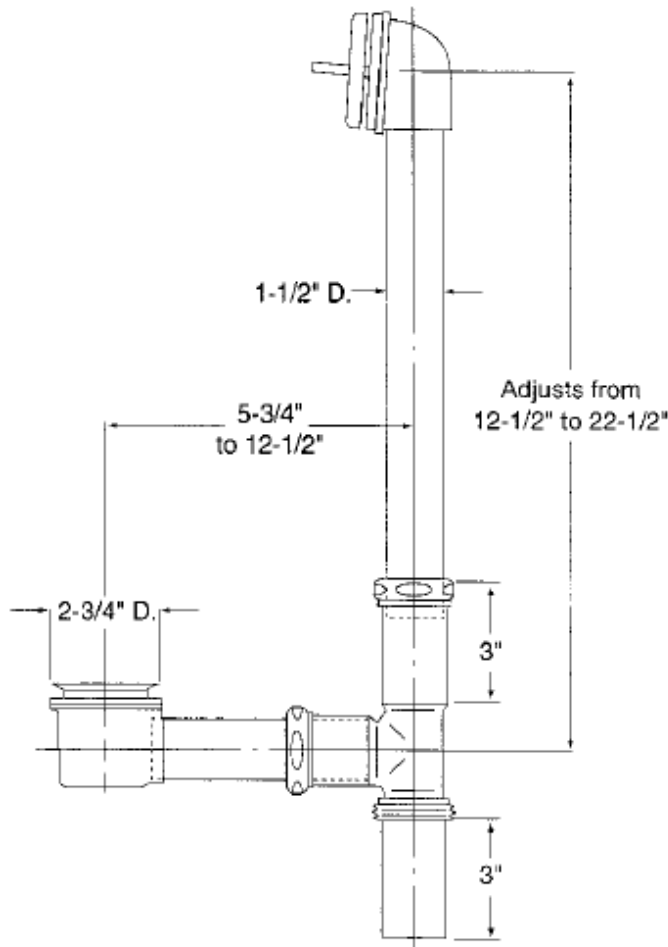

**Dearborn®
Brass**

4675 W. 160th St.
Cleveland, Ohio 44135
Ph: (800) 321-9532
Fax: (800) 321-9535
www.dearbornbrass.com

SUBMITTAL SPECIFICATION

**BATH WASTE & OVERFLOW
BRASS TUBULAR FULL KIT
TRIP LEVER STOPPER FOR WHIRLPOOL TUBS**

Engineering Specification: Dearborn Brass Bath Waste & Overflow Brass Tubular Full Kits are manufactured to strict industry standards. Full Kit contains waste and overflow assemblies and all pipe lengths required for assembly. Fits most 14" – 16" depth tubs.

Job Reference

- 1-1/2" Waste Shoe/Drain Assembly
- Made of 17 Gauge Brass
- Chrome Finish on exposed trim
- Includes Trip Lever Trim and Linkage

✓	Product No.	Description	Carton Quantity	Carton Weight (lbs)
	230-3	Full Kit, 17 Gauge Brass Tubular Trip Lever Stopper Mechanism – Chrome Finish Trim – For Whirlpool Tubs	1	5.6