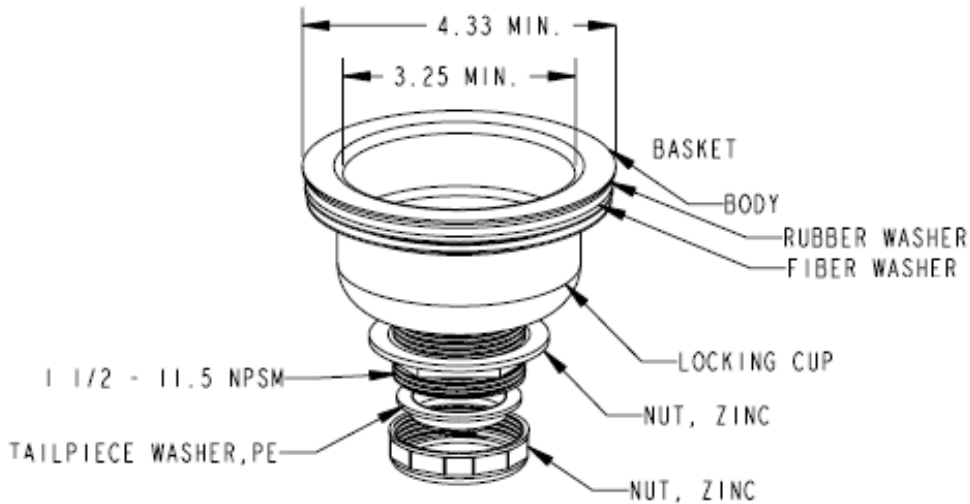

**Dearborn®
Brass**

4675 W. 160th St.
Cleveland, Ohio 44135
Ph: (800) 321-9532
Fax: (800) 321-9535
www.dearbornbrass.com

SUBMITTAL SPECIFICATION

12 LOCKING CUP SINK BASKET STRAINER

Engineering Specification: Dearborn Brass 12 Locking Cup Sink Basket Strainer is manufactured from stainless steel body and basket. This product is ideal for use on deep cast iron sinks.

Job Reference

DESCRIPTION

- 12 Locking Cup Sink Basket Strainer Assembly
 - BODY: Chrome-plated stainless steel
 - BASKET: Stainless steel, chrome plated post
- Durable stainless steel strainer basket
- Length: 3- $\frac{1}{8}$ "

✓	Product No.	Description	Carton Quantity	Carton Weight (lbs)
	12	Threaded Body Sink Basket Strainer	24	22

Data is subject to manufacturing tolerances.