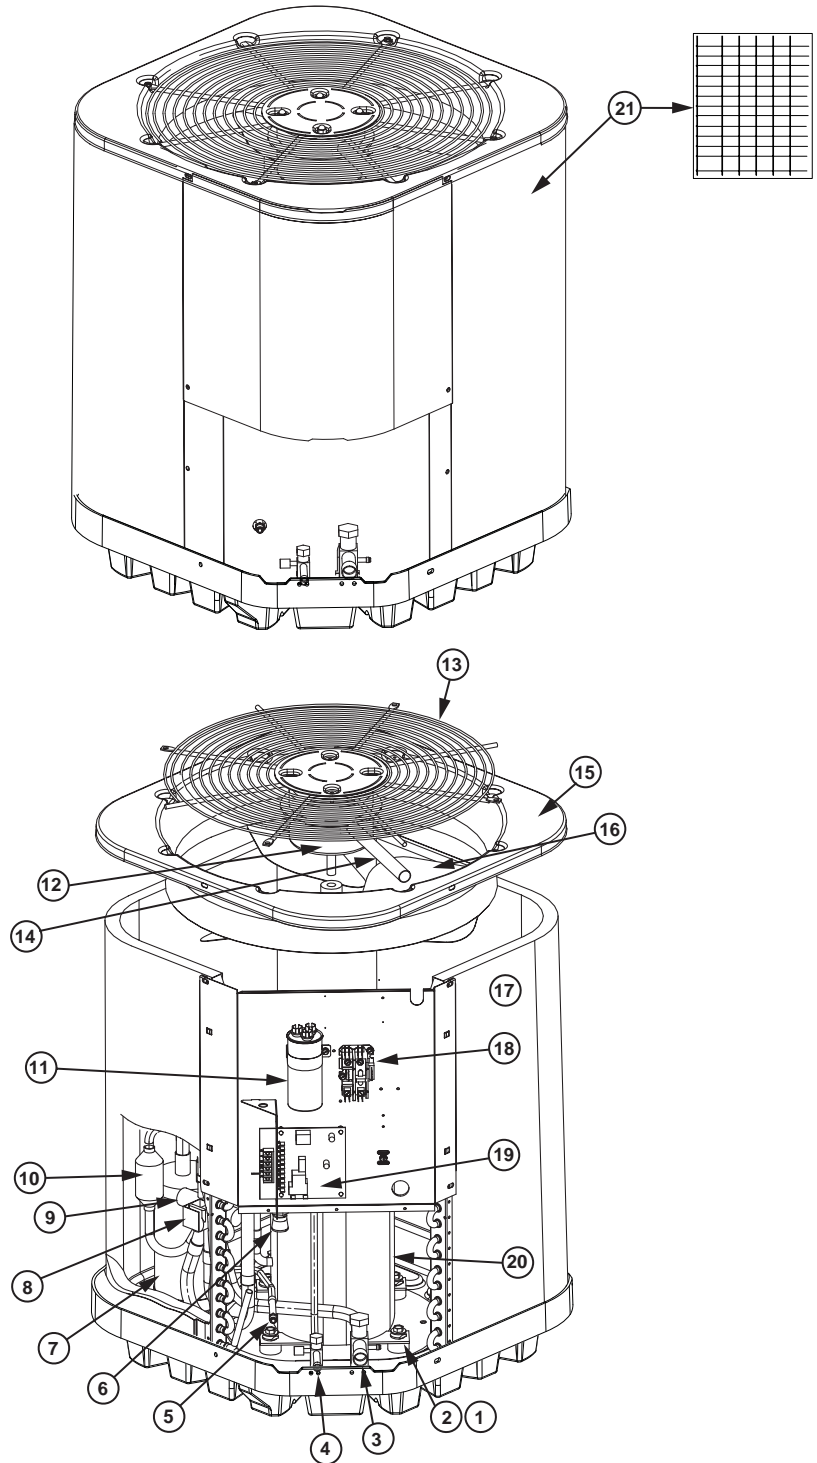

REPLACEMENT PARTS LIST

S4BX SPLIT SYSTEM AIR CONDITIONER T4BX SPLIT SYSTEM HEAT PUMP EXPORT MODELS

ITEM #	COMPONENT
1	COMPRESSOR BOLT
2	COMPRESSOR GROMMET
3	REFRIGERANT VALVE (LG)
4	REFRIGERANT VALVE (SM)
5	SHRADER VALVE
6	SWIVEL CONNECTOR
7	ACCUMULATOR
8	REVERSING VALVE COIL
9	REVERSING VALVE
10	MUFFLER
11	CAPACITOR
12	OUTDOOR FAN MOTOR
13	OUTDOOR FAN GRILLE
14	MOTOR WIRE CONDUIT
15	TOP PAN </td
16	OUTDOOR FAN BLADE
17	OUTDOOR COIL
18	CONTACTOR
19	DEFROST BOARD
20	COMPRESSOR
21	OUTDOOR COIL GUARD

S4BX SPLIT SYSTEM AIR CONDITIONER SINGLE PHASE & 3-PHASE MODELS

DESCRIPTION	2 TON	2 1/2 TON	3 TON (1 PH)	3 TON (3 PH)	4 TON (1 PH)	4 TON (3 PH)	5 TON (3 PH)
	919252A	919253A	919254A	918985A	919258A	918986A	918987A
CAPACITOR	01-0085	01-0088	01-0088	01-0021	01-0099	01-0021	01-0021
COMPRESSOR	622408	622409	919262	918785	622411	918786	918787
COMPRESSOR MOLDED PLUG	634660R	634660R	634660R	634692R	634660R	634692R	634692R
CONTACTOR	624712	624712	624712	621667R	624714	621667R	621667R
HAIL GUARD	669227	669227	669227	669227	669228	669228	669228
HIGH PRESSURE SWITCH	632473R	632473R	632473R	632473R	632473R	632473R	632473R
OUTDOOR COIL	275272	275272	275272	275272	498202	498202	498202
OUTDOOR COIL GUARD	2A1062	2A1062	2A1062	2A1062	2A1071	2A1071	2A1071
OUTDOOR FAN BLADE	667261R	667261R	667261R	667261R	667303R	667303R	667303R
OUTDOOR FAN GRILLE	669334	669334	669334	669334	669335R	669335R	669335R
OUTDOOR FAN MOTOR	621915	621915	621915	621916	621914R	621914R	621914R
REFRIGERANT VALVE (LG)	663864R	663864R	663864R	663864R	663865R	663865R	663865R
REFRIGERANT VALVE (SM)	663862R	663862R	663862R	663862R	663862R	663862R	663862R
TOP PAN	496161	496161	496161	496161	496162R	496162R	496162R