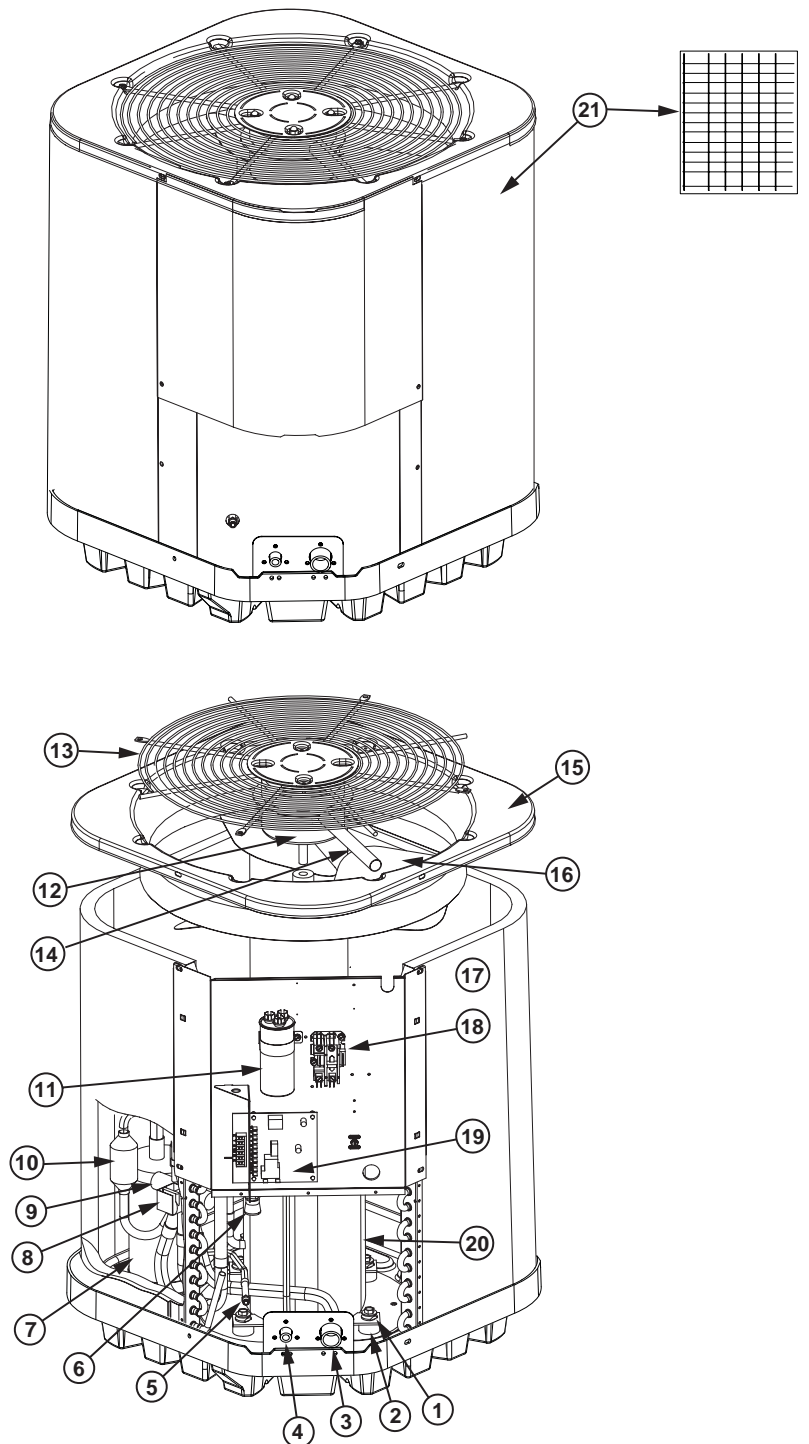

REPLACEMENT PARTS LIST

S5BA & S5BX SPLIT SYSTEM AIR CONDITIONER

T5BX SPLIT SYSTEM HEAT PUMP

EXPORT SERIES

| ITEM # | COMPONENT |
|--------|------------------------|
| 1 | COMPRESSOR BOLT |
| 2 | COMPRESSOR GROMMET |
| 3 | REFRIGERANT VALVE (LG) |
| 4 | REFRIGERANT VALVE (SM) |
| 5 | SHRADER VALVE |
| 6 | SWIVEL CONNECTOR |
| 7 | ACCUMULATOR |
| 8 | REVERSING VALVE COIL |
| 9 | REVERSING VALVE |
| 10 | MUFFLER |
| 11 | CAPACITOR |
| 12 | OUTDOOR FAN MOTOR |
| 13 | OUTDOOR FAN GRILLE |
| 14 | MOTOR WIRE CONDUIT |
| 15 | TOP PAN </td |
| 16 | OUTDOOR FAN BLADE |
| 17 | OUTDOOR COIL |
| 18 | CONTACTOR |
| 19 | DEFROST BOARD |
| 20 | CONTROL BOX COVER |
| 21 | OUTDOOR COIL GUARD |