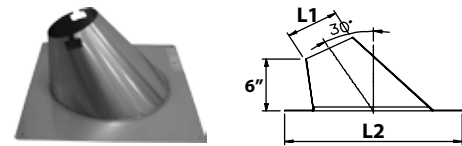

Angled Roof Flashing

ARFX

Model No.	Venting Series	L1	L2	Qty
ARF5	5" SUS	7.0"	18.0"	1
CARF-1	Concentric SUS*	8.0"	16.0"	1
**ADJRF34	3" & 4" *	5.7"	14.3"	1

**Galvalume for ADJRF34
*0-45 Degree Roof Pitch

Stainless Steel Flat Roof Flashing