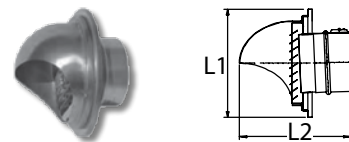

Stainless Steel Single-Wall Vent Pipe
VTX-S

Model No.	Venting Series	L1	L2	Qty / Box
VT4-S	4" SUS	2.1"	6.2"	6
VT5-S	5" SUS	2.7"	7.9"	6

45° Vent Pipe Termination w/ Birdscreen

Stainless Steel Single-Wall
VTX-S45

Model No.	Venting Series	L1	L2	Qty / Box
VT4-S45	4" SUS	2.1"	4.0"	6
VT5-S45	5" SUS	2.7"	5.4"	6

*non-flexible

Vent Pipe Termination w/ Hood

Stainless Steel Single-Wall
VTX-SH

Model No.	Venting Series	L1	L2	Qty / Box
VT4-SH	4" SUS	7.4"	6.1"	6
VT5-SH	5" SUS	7.4"	6.6"	6