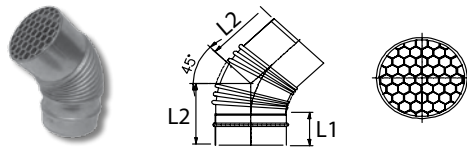

Angled Roof Flashing

ARFX

Model No.	Venting Series	L1	L2	Qty
ARF5	5" SUS	7.0"	18.0"	1
CARF-1	Concentric SUS*	8.0"	16.0"	1
**ADJRF34	3" & 4" *	5.7"	14.3"	1

**Galvalume for ADJRF34
*0-45 Degree Roof Pitch

Stainless Steel Flat Roof Flashing

FRFX

Model No.	Venting Series	L1	L2	Qty
FRF5	5" SUS	6.3"	18.0"	1

Roof Jack

RJX

Model No.	Venting Series	L1	L2	Qty
RJ5	5" SUS	18.0"	6.0"	6
*ADJRJ34	3" & 4"	18.2"	4.6"	6

*Galvalume for ADJRF34 only

Straight Termination w/ Birdscreen

Stainless Steel Single-Wall Vent Pipe
VTX-S

Model No.	Venting Series	L1	L2	Qty / Box
VT4-S	4" SUS	2.1"	6.2"	6
VT5-S	5" SUS	2.7"	7.9"	6

45° Vent Pipe Termination w/ Birdscreen

Stainless Steel Single-Wall
VTX-S45

Model No.	Venting Series	L1	L2	Qty / Box
VT4-S45	4" SUS	2.1"	4.0"	6
VT5-S45	5" SUS	2.7"	5.4"	6

*non-flexible

Vent Pipe Termination w/ Hood

Stainless Steel Single-Wall
VTX-SH

Model No.	Venting Series	L1	L2	Qty / Box
VT4-SH	4" SUS	7.4"	6.1"	6
VT5-SH	5" SUS	7.4"	6.6"	6