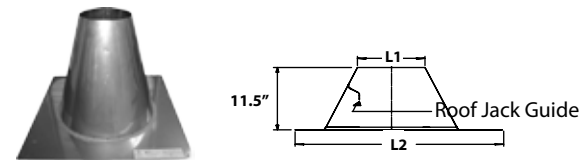

Stainless Steel Flat Roof Flashing

FRFX