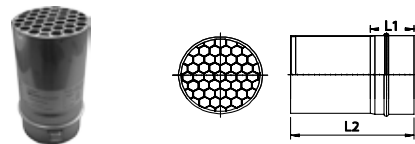

FRFX

Model No.	Venting Series	L1	L2	Qty
FRF5	5" SUS	6.3"	18.0"	1

Roof Jack

RJX

Model No.	Venting Series	L1	L2	Qty
RJ5	5" SUS	18.0"	6.0"	6
*ADJRJ34	3" & 4"	18.2"	4.6"	6

*Galvalume for ADJRF34 only

Straight Termination w/ Birdscreen

Stainless Steel Single-Wall Vent Pipe
VTX-S

Model No.	Venting Series	L1	L2	Qty / Box
VT4-S	4" SUS	2.1"	6.2"	6
VT5-S	5" SUS	2.7"	7.9"	6

45° Vent Pipe Termination w/ Birdscreen

Stainless Steel Single-Wall
VTX-S45

Model No.	Venting Series	L1	L2	Qty / Box
VT4-S45	4" SUS	2.1"	4.0"	6
VT5-S45	5" SUS	2.7"	5.4"	6

*non-flexible

Vent Pipe Termination w/ Hood

Stainless Steel Single-Wall
VTX-SH

Model No.	Venting Series	L1	L2	Qty / Box
VT4-SH	4" SUS	7.4"	6.1"	6
VT5-SH	5" SUS	7.4"	6.6"	6