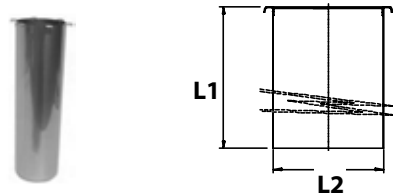

Roof Jack

RJX