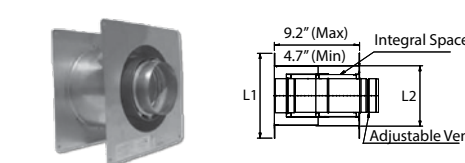

Vent Pipe Termination w/ Louver

Stainless Steel Single-Wall
VTX-SL

Model No.	Venting Series	L1	L2	Qty / Box
VT4-SL	4" SUS	7.4"	3.2"	6
VT5-SL	5" SUS	7.4"	3.7"	6

Vent Pipe Wall Thimble

Stainless Steel Single-Wall
WTX

Model No.	Venting Series	L1	L2	Qty / Box
WT4	4" SUS	10.0"	7.0"	1
WT5	5" SUS	12.2"	10.7"	1

Adjustable Wall Thimble w/ Termination

Stainless Steel Single-Wall Vent Pipe
WTX-H-XX

Model No.	Venting Series	L1	L2	Qty / Box
WT4-H-8-1	4" SUS	5.8"	4.1" - 7.8"	1
WT4-H-14-1	4" SUS	5.8"	7.8" - 14.0"	1
WT5-H-6	5" SUS	10.7"	6.0" - 7.0"	1
WT5-H-7	5" SUS	10.7"	7.0" - 8.0"	1