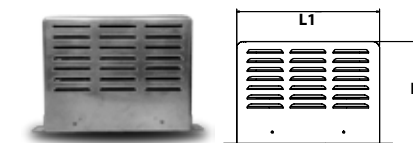

**Outdoor Vent Caps
(for SV models)**