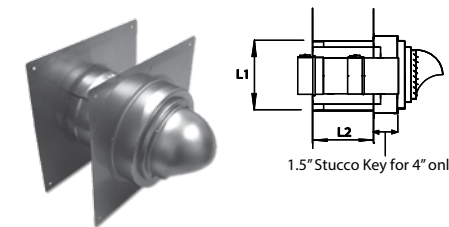

Vent Pipe Termination w/ Louver

Stainless Steel Single-Wall
VTX-SL

Model No.	Venting Series	L1	L2	Qty / Box
VT4-SL	4" SUS	7.4"	3.2"	6
VT5-SL	5" SUS	7.4"	3.7"	6

Vent Pipe Wall Thimble

Stainless Steel Single-Wall
WTX

Model No.	Venting Series	L1	L2	Qty / Box
WT4	4" SUS	10.0"	7.0"	1
WT5	5" SUS	12.2"	10.7"	1

Adjustable Wall Thimble w/ Termination

Stainless Steel Single-Wall Vent Pipe
WTX-H-XX

Model No.	Venting Series	L1	L2	Qty / Box
WT4-H-8-1	4" SUS	5.8"	4.1" - 7.8"	1
WT4-H-14-1	4" SUS	5.8"	7.8" - 14.0"	1
WT5-H-6	5" SUS	10.7"	6.0" - 7.0"	1
WT5-H-7	5" SUS	10.7"	7.0" - 8.0"	1