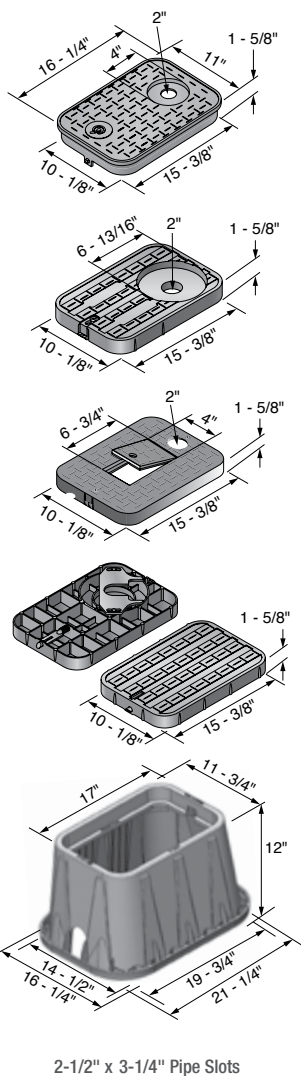

### NDS 14" x 19" AMR Meter Boxes & Covers

**Specifications:** NDS 14" x 19" AMR meter boxes and covers are injection molded of structural foam recycled polyolefin material with a melt index between 10-12. Coloring and UV stabilizers are added, along with processing lubricants when needed. NDS 14" x 19" x 12" body is tapered and has a minimum wall thickness of 0.250". The body has a double wall at the top cover seat area with a minimum thickness of 0.187". The cover seat area has 30 structural support ribs on the underside of the seat, each with a minimum thickness of 3/16". The bottom of the body has a 1" flange. The 14" x 19" cover has a minimum thickness of 0.250".