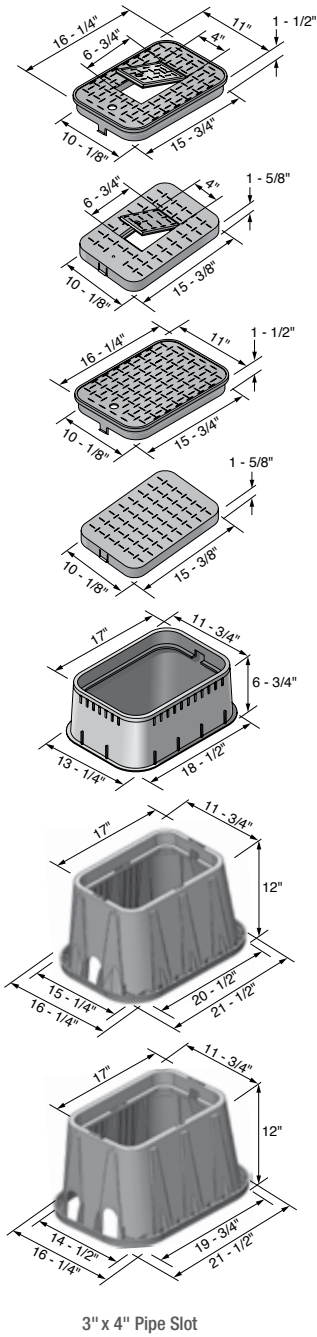

NDS METER BOXES – STANDARD COMMERCIAL GRADE

NDS D1200 Meter Boxes (continued)

Part No.	Description - Marking	Color (Box/Cover)	Pallet Qty.	Wt. Ea. lbs.	Product Class
Overlapping Box & Cover					
D1200-OLSB	14" x 19" x 12" Standard Box, Overlapping Solid Plastic Cover – Water Meter	Black/Black	72	9.20	20ME
D1200-DUOLSB	14" x 19" x 12" Standard Dual Pipe Slot Box, Overlapping Solid Plastic Cover – Water Meter	Black/Black	72	9.20	20ME
D1200-OLLOCB	14" x 19" x 12" Standard Box, Overlapping Locking Solid Plastic Cover – Water Meter	Black/Black	72	9.40	20ME
D1200-CI	14" x 19" x 12" Standard Box, Overlapping Solid Cast Iron Cover – Water Meter	Black/Black	72	19.00	20ME
D1200-OLRB	14" x 19" x 12" Standard Box, Overlapping Meter Reader Plastic with Plastic Reader Cover – Water Meter	Black/Black	72	9.20	20ME
D1200-OLCIR	14" x 19" x 12" Standard Box, Overlapping Meter Reader Plastic with Cast Iron Reader Cover – Water Meter	Black/Black	72	10.60	20ME
D1200-OLRBLU	12" Overlapping Cover with Plastic Meter Reader	Black/Blue	72	9.20	20ME
D1200-CICIR	14" x 19" x 12" Standard Box, Overlapping Meter Reader Cast Iron w/ Cast Iron Reader Cover – Water Meter	Black/Black	72	10.28	20ME
Drop-in Cover Only					
D1200-DISBL	14" x 19" Drop-in Solid Plastic Cover – Water Meter	Black	216	2.20	20ME
D1200-DISBSWRL	14" x 19" Drop-in Solid Plastic Cover – Sewer	Black	216	2.20	20ME
D1200-DISGL	12" Drop in Solid Plastic Cover – Meter Reader	Green	216	2.20	20ME
D1200-DISGSWRL	14" x 19" Drop-in Solid Plastic Cover – Sewer	Green	216	2.20	20ME
D1200-DIRBL	14" x 19" Drop-in Meter Reader with Plastic Reader Cover – Water Meter	Black	216	2.20	20ME
D1200-DIBLRDL	14" x 19" Drop-in Meter Reader with Plastic Reader Cover – Water Meter	Blue	216	2.20	20ME
D1200-DICIRLID	14" x 19" Drop-in Meter Reader with Cast Iron Reader Cover – Water Meter	Black	216	3.40	20ME
Overlapping Cover Only					
D1200-CICIR LD	14" x 19" Overlapping Cast Iron Lid with Cast Iron Reader – Water Meter	Black	216	2.40	20ME
D1200-OLSBL	14" x 19" Overlapping Solid Plastic Cover – Water Meter	Black	216	2.40	20ME
D1200-OLSGL	12" Overlapping Cover with Solid Plastic Meter Reader	Green	216	2.40	20ME
D1200-OLLOCBLD	14" x 19" Overlapping Locking Solid Plastic Cover – Water Meter	Black	100	2.60	20ME
D1200-OLBLL	14" x 19" Overlapping Solid Plastic Cover – Water Meter	Blue	216	2.40	20ME
D1200-CIL	14" x 19" Overlapping Meter Reader Solid Cast Iron Cover – Water Meter	Black	216	12.20	20ME
D1200-OLRBLUL	14" x 19" Overlapping Meter Reader Plastic with Plastic Reader Cover – Water Meter	Blue	216	2.40	20ME
D1200-OLCIR LD	14" x 19" Overlapping Meter Reader Plastic with Cast Iron Reader Cover – Water Meter	Black	216	3.80	20ME
D1200-OLCIRSS	12" Overlapping Cover with Cast Iron Meter Reader	Black/Black	72	10.33	20ME
Box Only					
D1200-B/O	14" x 19" x 12" Standard Box	Black	72	6.80	20ME
D1200-DUB/O	14" x 19" x 12" Standard Dual Pipe Slot Box	Black	72	6.80	20ME
D1200G-B/O	14" x 19" x 12" Standard Box	Green	72	6.80	20ME
D600E-EXT	14" x 19" x 6" Extension Only	Black	42	4.20	20ME