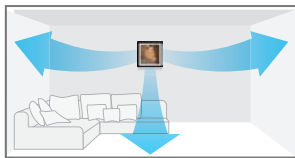

## Digital Airflow Control

The airflow can be controlled to ensure maximum comfort and convenience.

Normal

Jet Cool

Sleep Mode

## Customizable Picture Frame

With LG's revolutionary Art Cool Gallery, you can change the look of your air conditioner to whatever you want, whenever you want.