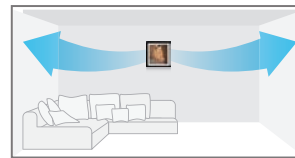

## Digital Airflow Control

The airflow can be controlled to ensure maximum comfort and convenience.

Normal

Jet Cool

Sleep Mode

## Customizable Picture Frame

With LG's revolutionary Art Cool Gallery, you can change the look of your air conditioner to whatever you want, whenever you want.