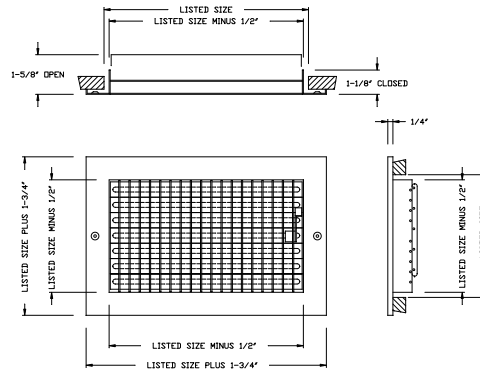

# Steel Adjustable Ceiling/ Sidewall Register

- Extruded aluminum blades
- Vertical blades are adjustable for pattern control
- Multi-louver damper
- Spring steel retainer prevents rattling of blades
- Includes 2" long tri-head screws
- Optional handle on frame- order Model SABS-FH (through 24X8 size)
- Other sizes available upon request
- Baked powder coat finish

**SABS**

Item #	Size	Qty/ Box
SABSW0604	6X4	20
SABSW0606	6X6	20
SABSW0804	8X4	20
SABSW0806	8X6	20
SABSW0808	8X8	20
SABSW1004	10X4	30
SABSW1006	10X6	20
SABSW1008	10X8	20
SABSW1010	10X10	10
SABSW1204	12X4	20
SABSW1206	12X6	20
SABSW1208	12X8	20
SABSW1210	12X10	10
SABSW1212	12X12	10
SABSW1404	14X4	30
SABSW1406	14X6	20
SABSW1408	14X8	20
SABSW1410	14X10	10
SABSW1412	14X12	5
SABSW1414	14X14	10
SABSW1606	16X6	10
SABSW1608	16X8	10
SABSW1610	16X10	5
SABSW1612	16X12	5
SABSW1614	16X14	5
SABSW1616	16X16	5
SABSW1806	18X6	10
SABSW1808	18X8	10
SABSW1810	18X10	5
SABSW1812	18X12	5
SABSW1814	18X14	5
SABSW1816	18X16	5
SABSW1818	18X18	5
SABSW2006	20X6	10

(SABS-FH- handle on frame)

Item #	Size	Qty/ Box
SABSW2008	20X8	5
SABSW2010	20X10	5
SABSW2012	20X12	5
SABSW2014	20X14	5
SABSW2016	20X16	5
SABSW2018	20X18	1
SABSW2020	20X20	1
SABSW2406	24X6	10
SABSW2408	24X8	5