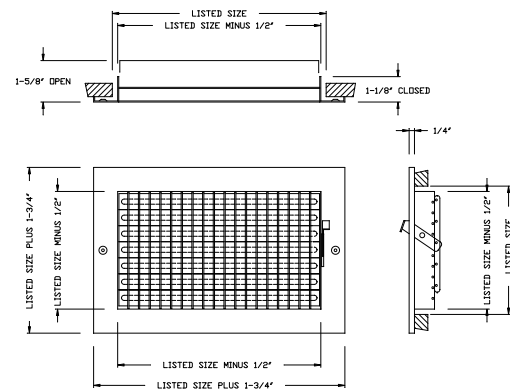

# Steel Adjustable Ceiling/ Sidewall Register

- Extruded aluminum blades
- Vertical blades are adjustable for pattern control
- Multi-louver damper
- Spring steel retainer prevents rattling of blades
- Includes 2" long tri-head screws
- Optional handle on frame- order Model SABS-FH (through 24X8 size)
- Other sizes available upon request
- Baked powder coat finish

**SABS**

Item #	Size	Qty/ Box
SABSW0604	6X4	20
SABSW0606	6X6	20
SABSW0804	8X4	20
SABSW0806	8X6	20
SABSW0808	8X8	20
SABSW1004	10X4	30
SABSW1006	10X6	20
SABSW1008	10X8	20
SABSW1010	10X10	10
SABSW1204	12X4	20
SABSW1206	12X6	20
SABSW1208	12X8	20
SABSW1210	12X10	10
SABSW1212	12X12	10
SABSW1404	14X4	30
SABSW1406	14X6	20
SABSW1408	14X8	20
SABSW1410	14X10	10
SABSW1412	14X12	5
SABSW1414	14X14	10
SABSW1606	16X6	10
SABSW1608	16X8	10
SABSW1610	16X10	5
SABSW1612	16X12	5
SABSW1614	16X14	5
SABSW1616	16X16	5
SABSW1806	18X6	10
SABSW1808	18X8	10
SABSW1810	18X10	5
SABSW1812	18X12	5
SABSW1814	18X14	5
SABSW1816	18X16	5
SABSW1818	18X18	5
SABSW2006	20X6	10

(SABS-FH- handle on frame)

Item #	Size	Qty/ Box
SABSW2008	20X8	5
SABSW2010	20X10	5
SABSW2012	20X12	5
SABSW2014	20X14	5
SABSW2016	20X16	5
SABSW2018	20X18	1
SABSW2020	20X20	1
SABSW2406	24X6	10
SABSW2408	24X8	5