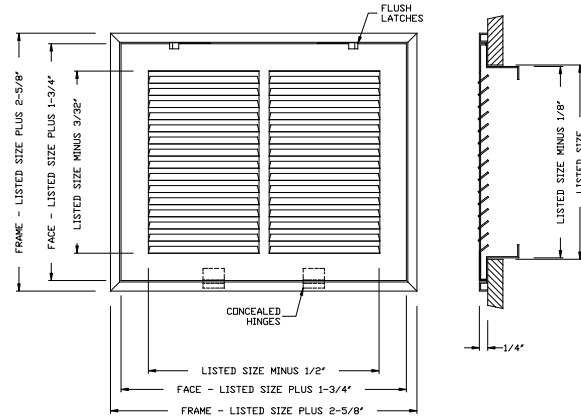

Stamped Return Air Filter Grille

- Stamped steel face
- 1/2" spaced louvers
- Louvers formed for optimal performance
- Welded steel filter frame
- Brass eyelets on latches prevent paint bridging
- Includes screws
- Other sizes available upon request
- Baked powder coat finish

1RAF

| Item # | Size | Qty/ Box |
|----------|-------|----------|
| 1RAF1008 | 10X8 | 10 |
| 1RAF1010 | 10X10 | 10 |
| 1RAF1020 | 10X20 | 10 |
| 1RAF1208 | 12X8 | 10 |
| 1RAF1212 | 12X12 | 10 |
| 1RAF1220 | 12X20 | 10 |
| 1RAF1224 | 12X24 | 10 |
| 1RAF1236 | 12X36 | 10 |
| 1RAF1406 | 14X6 | 10 |
| 1RAF1408 | 14X8 | 10 |
| 1RAF1414 | 14X14 | 10 |
| 1RAF1420 | 14X20 | 10 |
| 1RAF1424 | 14X24 | 5 |
| 1RAF1425 | 14X25 | 5 |
| 1RAF1430 | 14X30 | 5 |
| 1RAF1436 | 14X36 | 5 |
| 1RAF1616 | 16X16 | 10 |
| 1RAF1620 | 16X20 | 5 |
| 1RAF1624 | 16X24 | 5 |
| 1RAF1625 | 16X25 | 5 |
| 1RAF1630 | 16X30 | 5 |
| 1RAF1636 | 16X36 | 5 |
| 1RAF1812 | 18X12 | 10 |
| 1RAF1818 | 18X18 | 10 |
| 1RAF1824 | 18X24 | 5 |
| 1RAF1836 | 18X36 | 5 |

(**See Page 14 for additional standard sizes**)

| Item # | Size | Qty/ Box |
|----------|-------|----------|
| 1RAF2010 | 20X10 | 10 |
| 1RAF2012 | 20X12 | 10 |
| 1RAF2014 | 20X14 | 10 |
| 1RAF2016 | 20X16 | 10 |
| 1RAF2018 | 20X18 | 5 |
| 1RAF2020 | 20X20 | 5 |
| 1RAF2025 | 20x25 | 5 |
| 1RAF2030 | 20X30 | 5 |
| 1RAF2036 | 20X36 | 5 |
| 1RAF2222 | 22X22 | 5 |
| 1RAF2410 | 24X10 | 10 |
| 1RAF2412 | 24X12 | 10 |
| 1RAF2414 | 24X14 | 5 |
| 1RAF2416 | 24X16 | 5 |
| 1RAF2418 | 24X18 | 5 |
| 1RAF2420 | 24X20 | 5 |
| 1RAF2422 | 24X22 | 5 |
| 1RAF2424 | 24X24 | 5 |
| 1RAF2426 | 24X26 | 5 |
| 1RAF2436 | 24X36 | 5 |
| 1RAF2514 | 25X14 | 5 |