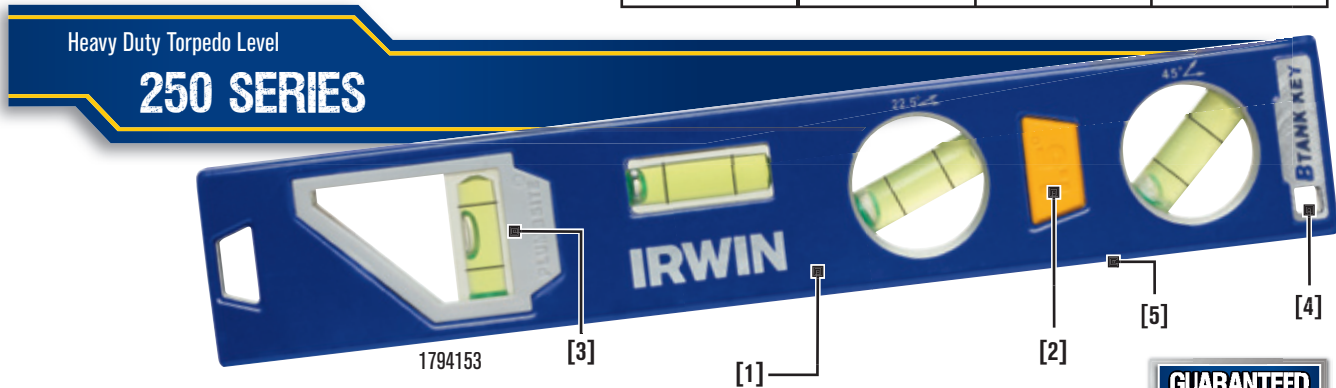

### IRWIN 250 Series Magnetic Heavy Duty Torpedo Level

The new IRWIN® 250 Series Torpedo Level features a 1.5° slope button, ideal for quick and easy drainage measurement. The Plumb Site® window allows for dual-sided viewing, making plumb readings easier and more accurate in tight spots. The heavy duty cast aluminum body ensures that this torpedo level can stand up to even the harshest of jobsite conditions.

TORPEDO Levels			
250 SERIES- MAGNETIC HEAVY DUTY TORPEDO	150 SERIES- MAGNETIC TORPEDO	50 SERIES- MAGNETIC TORPEDO	150T SERIES- MAGNETIC TOOLBOX TORPEDO
 9"	 9"	 9"	 12"
FEATURES	FEATURES	FEATURES	FEATURES
<ul style="list-style-type: none"> <li>• Vial Lifetime Guarantee</li> <li>• Integrated Slope Button</li> <li>• Plumb Site®</li> <li>• B-Tank Valve Key</li> <li>• Rare Earth Magnets</li> <li>• V-Groove Edge</li> <li>• Concave Side</li> </ul>	<ul style="list-style-type: none"> <li>• Locking Dial Vial</li> <li>• Reinforced Aluminum Frame</li> <li>• V-Groove Edge</li> </ul>	<ul style="list-style-type: none"> <li>• Level, Plumb, 45° Vials</li> <li>• V-Groove Edge</li> </ul>	<ul style="list-style-type: none"> <li>• Level, Plumb, Pitch, 45° Vials</li> <li>• Plumb Site®</li> <li>• V-Groove Edge</li> </ul>

## 250 SERIES

1. Die cast aluminum body provides extreme durability and strength
2. 1.5° integrated button for easy 1/4" per foot drainage; button has a slight radius to ensure it sits securely on pipe
3. Plumb Site® offers dual-sided, undistorted viewing in the plumb position and easy, more accurate plumb readings
4. B-Tank valve key provides the ability to open an acetylene tank valve without stripping
5. Rare earth magnets are 5X stronger than strip magnets and allow for easy hands-free steel construction work

### 150 Series Magnetic Torpedo Level

1794155

- Locking dial vial
- Heavy-duty aluminum frame with composite body
- V-groove edge for leveling pipe