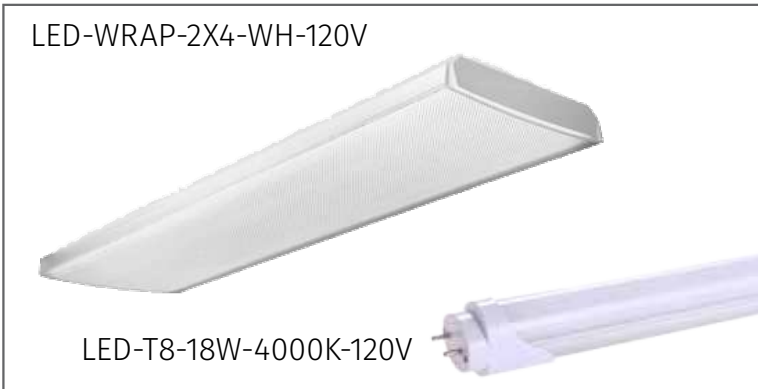

# WRAP LIGHTING

InDestruct-A-Puff Fluorescents

\*Lamps Not Included

| ITEM NO.              | DIMENSIONS                      | LENS  | LAMPING         | FINISH |
|-----------------------|---------------------------------|---|-----------------|--------|
| LED-WRAP-2X4-WH-120V  | 48.75"(L)x 6.625"(W)x 2.375"(H) | 2 x (LED)-T8                                  | Clear Prismatic | White  |
| LED-WRAP-2X2-WH-120V  | 25"(L)x 6.5"(W)x 2.25"(H)       | 2 x (LED)-T8                                  | Clear Prismatic | White  |
| LED-T8-18W-4000K-120V | 4 foot                          | 18W (led-4000K) *works only with LED-WRAP 2x4 |                 |        |
| LED-PLT-10023         | 2 foot                          | 9W (LED-4100K) *works only with LED-WRAP 2x2  |                 |        |
| F-CL-217T8-WH         | 26.5"(L)x 26.5"(W)x 6"(H)       | 2-F17T8                                       |                 | White  |
| F-CL-232T8-WH         | 50.5"(L)x 11.75"(W)x 6"(H)      | 2-F32T8                                       |                 | White  |
| F-CL-432T8-WH         | 50.5"(L)x 15"(W)x 6"(H)         | 4-F32T8                                       |                 | White  |