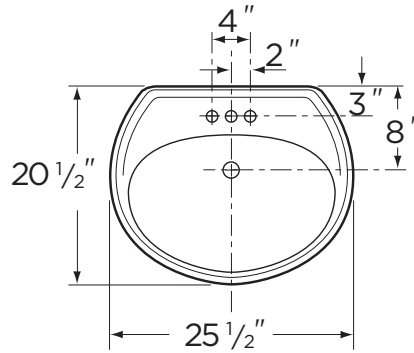

- 25 1/2" x 20 1/2" Pedestal Lavatory
- 4" Centers (22-514)
- 8" Centers (22-518)
- Concealed Front Overflow
- Discrete Back Splash
- White, Bone, Biscuit

Dimensions:

Height 34"
 Width 25 1/2"
 Depth 20 1/2"
 Shipping Weight 66 lbs

Specifications: Lavatory—#12-514

Pedestal—#29-842

Job Name	
Date	
Model Specified	
Quantity	
Customer	
Contractor	
Architect/engineer	

www.gerberonline.com

MAXWELL®

22-514 / 22-518
Lavatory & Pedestal Unit
(Lavatory 12-514 with Pedestal 29-842)

NOTES:

All dimensions are in inches.
Illustrations may not be drawn to scale.

PLUMBERS NOTE:

Provide suitable reinforcement for all wall supports.

IMPORTANT:

Dimensions of fixtures are nominal and may vary within the range of tolerances established by ASME Standard A 112.19.2.