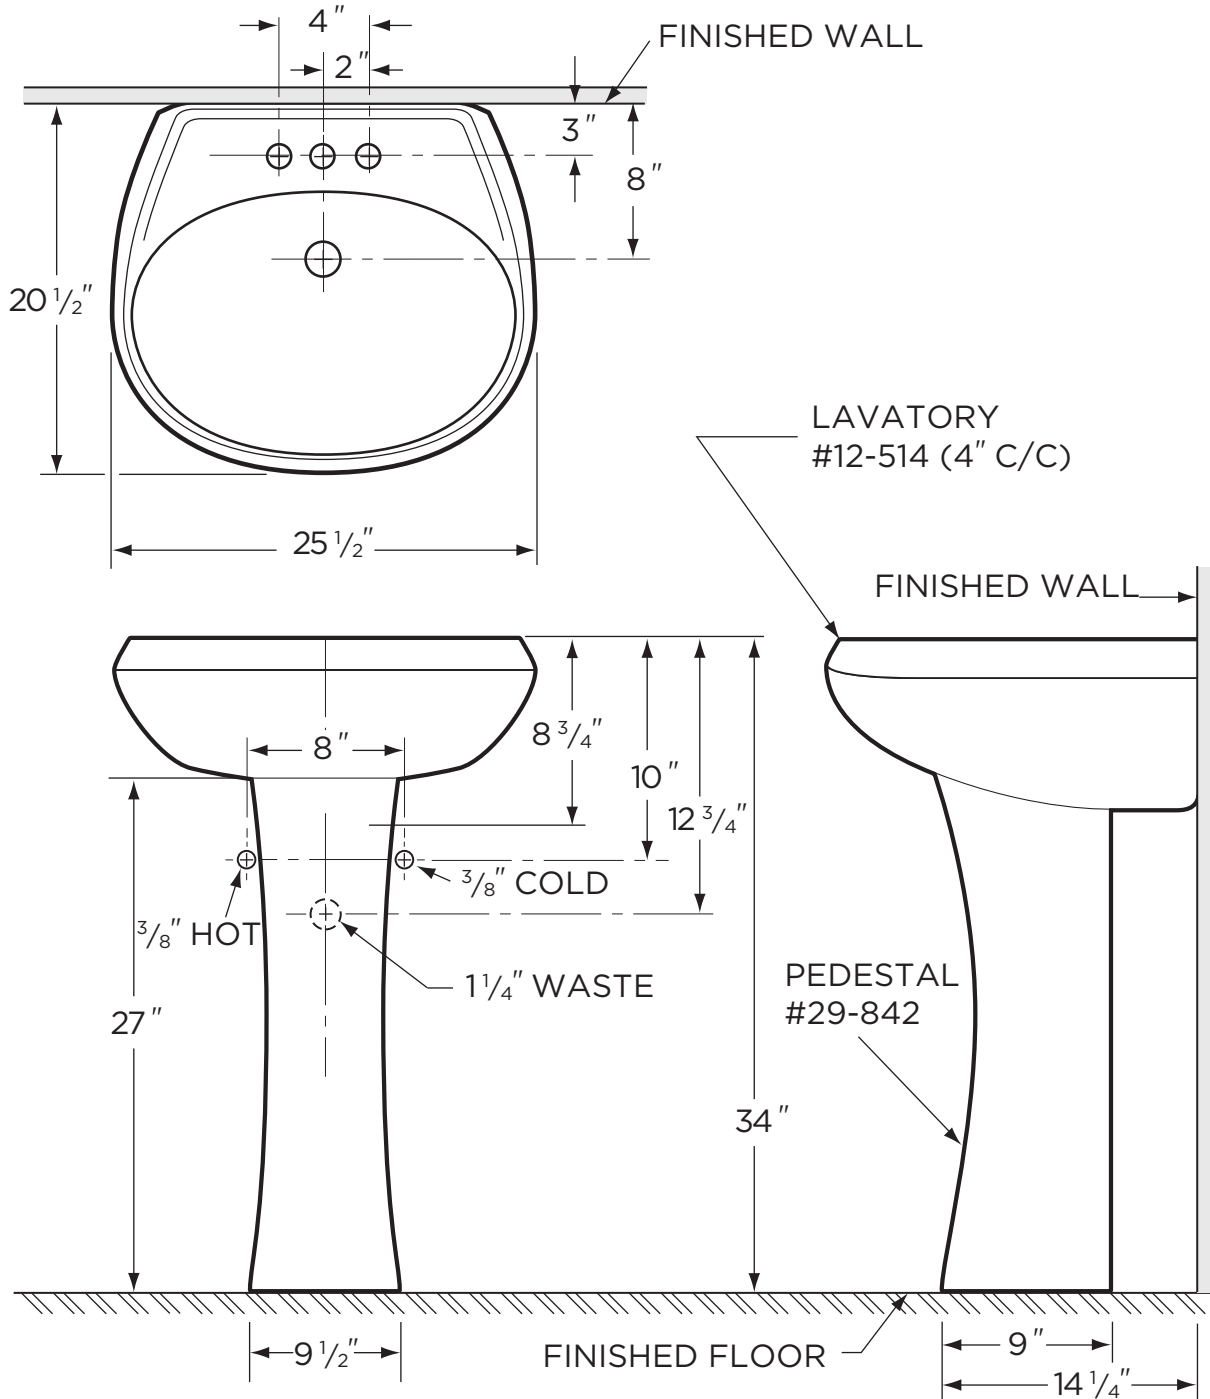

VITREOUS CHINA

LAVATORY
22-514 / 22-518

LAVATORIES

TOILETS

BIDETS / URINALS

CAST IRON

MAXWELL® Lavatory & Pedestal Unit

Features:

- 25 1/2" x 20 1/2" Pedestal Lavatory
- 4" Centers (22-514)
- 8" Centers (22-518)
- Concealed Front Overflow
- Discrete Back Splash
- White, Bone, Biscuit

Dimensions:

Height 34"
 Width 25 1/2"
 Depth 20 1/2"
 Shipping Weight 66 lbs

Specifications: Lavatory—#12-514

Pedestal—#29-842

Job Name	
Date	
Model Specified	
Quantity	
Customer	
Contractor	
Architect/engineer	

www.gerberonline.com

MAXWELL®

22-514 / 22-518
Lavatory & Pedestal Unit
(Lavatory 12-514 with Pedestal 29-842)

NOTES:

All dimensions are in inches.
Illustrations may not be drawn to scale.

PLUMBERS NOTE:

Provide suitable reinforcement for all wall supports.

IMPORTANT:

Dimensions of fixtures are nominal and may vary within the range of tolerances established by ASME Standard A 112.19.2.