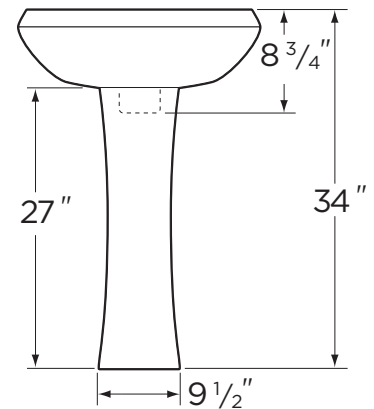

VITREOUS CHINA

LAVATORY
22-514 / 22-518

LAVATORIES

TOILETS

BIDETS / URINALS

CAST IRON

MAXWELL® Lavatory & Pedestal Unit

Features:

- 25 1/2" x 20 1/2" Pedestal Lavatory
- 4" Centers (22-514)
- 8" Centers (22-518)
- Concealed Front Overflow
- Discrete Back Splash
- White, Bone, Biscuit

Dimensions:

Height 34"
 Width 25 1/2"
 Depth 20 1/2"
 Shipping Weight 66 lbs

Specifications: Lavatory—#12-514

Pedestal—#29-842

Job Name	
Date	
Model Specified	
Quantity	
Customer	
Contractor	
Architect/engineer	

www.gerberonline.com

MAXWELL®

22-514 / 22-518
Lavatory & Pedestal Unit
(Lavatory 12-514 with Pedestal 29-842)

NOTES:

All dimensions are in inches.
Illustrations may not be drawn to scale.

PLUMBERS NOTE:

Provide suitable reinforcement for all wall supports.

IMPORTANT:

Dimensions of fixtures are nominal and may vary within the range of tolerances established by ASME Standard A 112.19.2.