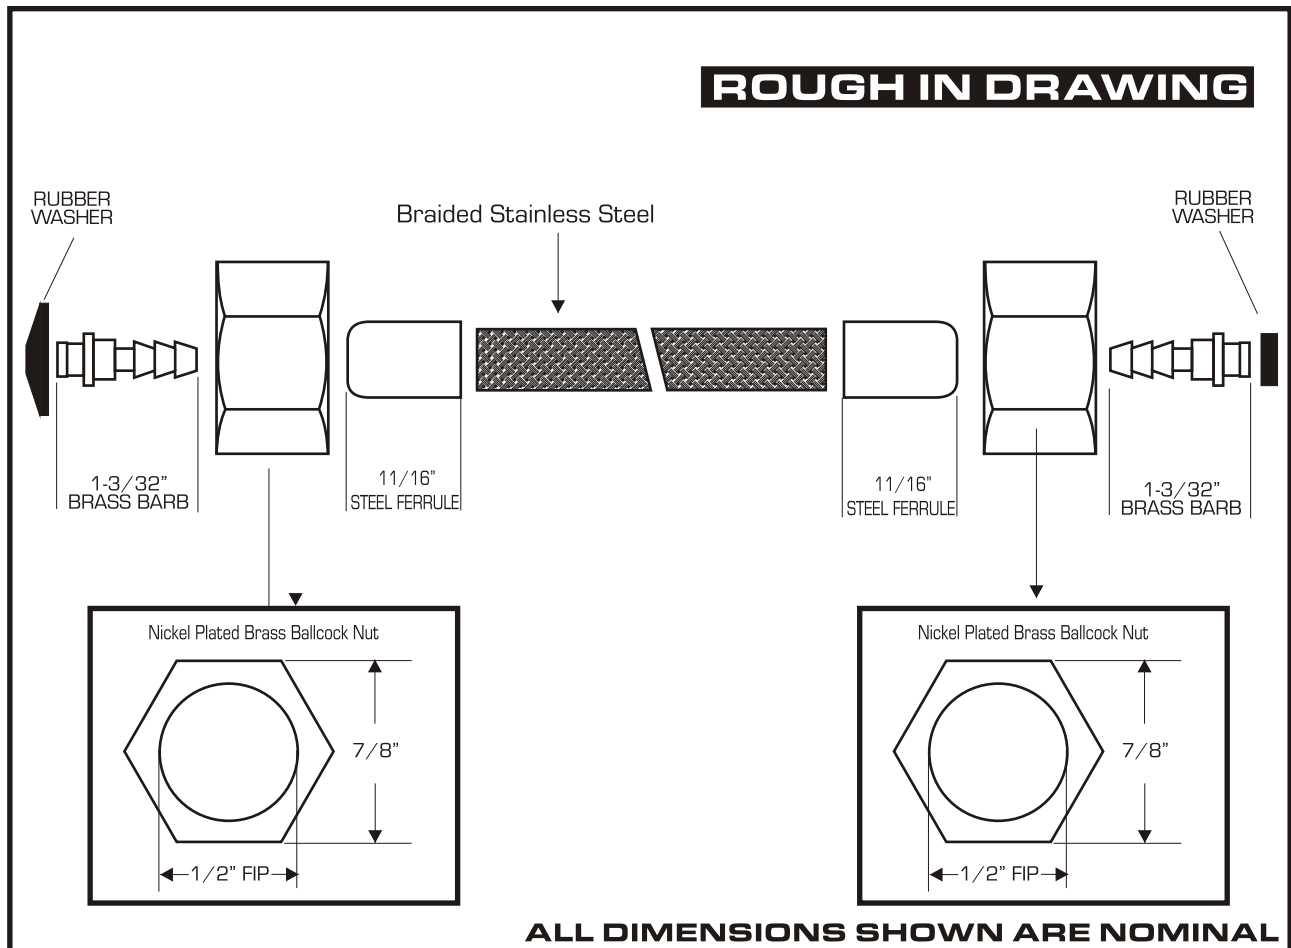

LAV/SINK CONNECTOR

TECHNICAL DATA

DESCRIPTION: Stainless Steel Braided
1/2" F.I.P. x 1/2" F.I.P.

CONSTRUCTION: Stainless Steel Braided

PART#	DESCRIPTION	FINISH
48015	12"	Steel
48016	16"	Steel
48017	20"	Steel
48018	24"	Steel
48019	30"	Steel

ALL DIMENSIONS SHOWN ARE NOMINAL