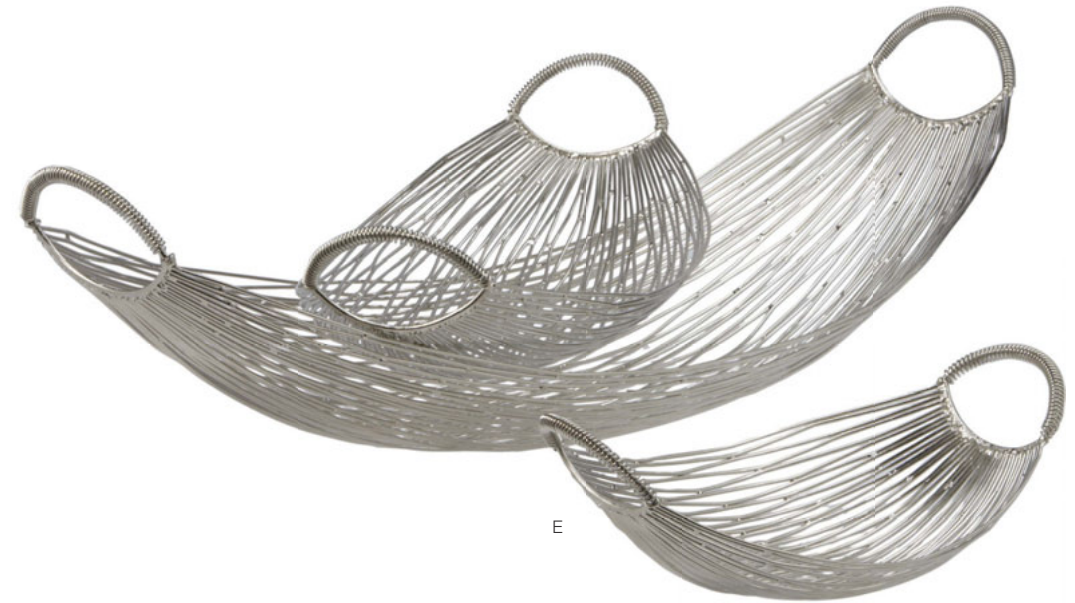

made from aluminum
handcrafted

D COLOSSAL SILVER LEAF

468017 35"l x 13.5"w x 5"h
min qty 1

made from aluminum
can be used as wall art
handcrafted

E GONDOLA BOAT BASKETS

small

559001 14"l x 8"w
min qty 1

medium

559002 22"l x 9.5"w
min qty 1

large

559003 30"l x 11"w
min qty 1

made from iron
handcrafted

F SILVER DA VINCI BOWLS

225037

sm 16"d x 5.5"h
lg 29"d x 8.5"h
min qty 1

made from nickel-plated iron
nested set of 2
handcrafted

C

D

E

F