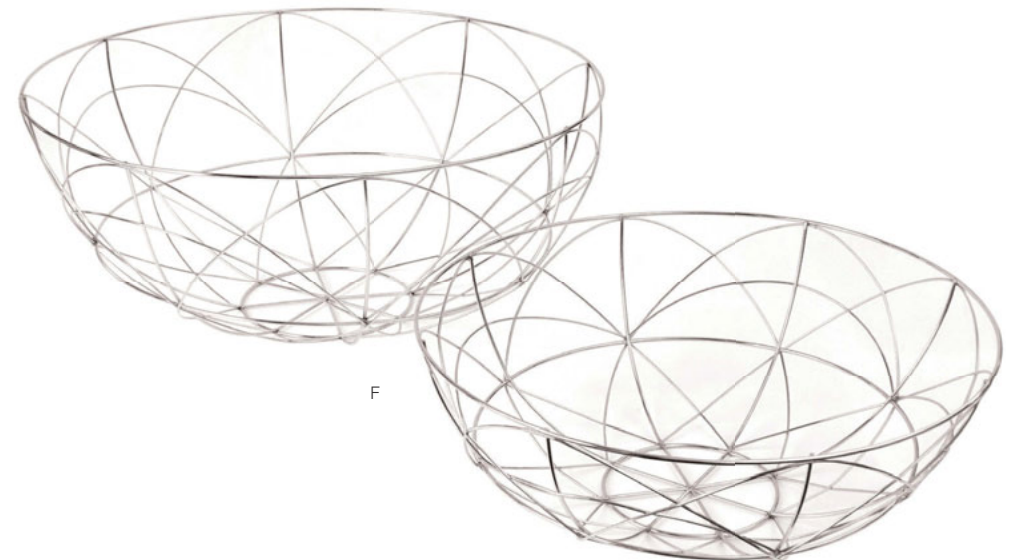

A

B

A TWISTED WIRE BOWLS

small

559004 7.5"d x 3.5"h
min qty 2

medium

559005 15"d x 5"h
min qty 1

large

559006 21.5"d x 6.25"h
min qty 1

made from iron with nickel finish
handcrafted

B IRON SCROLL MIRRORED TRAYS

large

114-89 20"l x 3"w x 20"h
min qty 1

small

114-90 16"l x 3"w x 16"h
min qty 1

made from metal
and hand cut mirror
hand painted in silver leaf
handcrafted

C SILVER LEAF TRAY

468014 23.75"l x 9.25"w x 2"h
min qty 1

made from aluminum
handcrafted

D COLOSSAL SILVER LEAF

468017 35"l x 13.5"w x 5"h
min qty 1

made from aluminum
can be used as wall art
handcrafted

E GONDOLA BOAT BASKETS

small

559001 14"l x 8"w
min qty 1

medium

559002 22"l x 9.5"w
min qty 1

large

559003 30"l x 11"w
min qty 1

made from iron
handcrafted

F SILVER DA VINCI BOWLS

225037

sm 16"d x 5.5"h
lg 29"d x 8.5"h
min qty 1

made from nickel-plated iron
nested set of 2
handcrafted

F