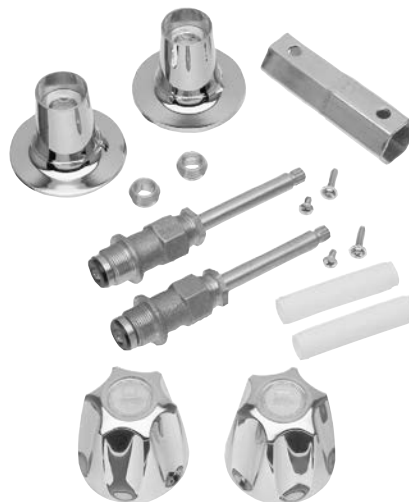

TUB & SHOWER

TUB & SHOWER REPAIRS

TUB & SHOWER REMODELING KITS

COMPLETE KIT FOR PFISTER VERVE WITH METAL HANDLES

Stk. No.	Description	Quantity
39688	2-Handle Remodeling Kit for Pfister <i>Verve</i> (Clam Pack)	

Kit Contains:

—	12H-2H/C Stem	2
—	#38 Seat	2
—	H/C Handles Pair	1
—	Flange with Nipple	2
—	Socket Wrench	1

COMPLETE KIT FOR PFISTER WITH METAL HANDLES

Stk. No.	Description	Quantity
39513	3-Handle Remodeling Kit for Pfister (Box)	

Kit Contains:

—	12H-2H/C Stem	2
—	12H-4D Stem	1
—	#38 Seat	3
—	Diverter Handle	1
—	H/C Handles Pair	1
—	Flange with Nipple	3

TRIM KIT FOR PFISTER

- Fits Verve
- Includes handles, flanges & nipples

Stk. No.	Description
81428	3-handle, <i>Chrome</i> Trim Finish, <i>Chrome</i> Metal Handles
81429	3-handle,
81430	3-handle, <i>Brushed Nickel</i> Trim Finish, <i>Acrylic</i> Handles