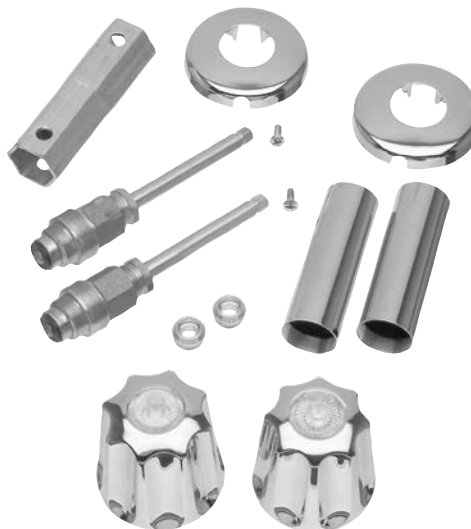

### COMPLETE KIT FOR GERBER SHOWER WITH METAL HANDLES

Stk. No.	Description	Quantity
39617	3-Handle Remodeling Kit for Gerber	
<i>Kit Contains:</i>		
—	11B-1H/C Stem	2
—	11B-4D Stem	1
—	#28 Seat	3
—	H/C Handles Pair	1
—	Diverter Handle	1
—	Flange	3
—	Sleeve	3
—	Socket Wrench	1

### COMPLETE KIT FOR GERBER SHOWER WITH METAL HANDLES

Stk. No.	Description	Quantity
39654	2-Handle Remodeling Kit for Gerber	
<i>Kit Contains:</i>		
—	11B-1H/C Stem	2
—	#28 Seat	2
—	H/C Handles Pair	1
—	Flange	2
—	Sleeve	2
—	Socket Wrench	1

### COMPLETE KIT FOR GERBER WITH METAL HANDLES

Stk. No.	Description	Quantity
39615	3-Handle Remodeling Kit for Gerber (Box)	
<i>Kit Contains:</i>		
—	11B-1H/C Stem	2
—	11B-4D Stem	1
—	#28 Seat	3
—	H/C Handles Pair	1
—	Diverter Handle	1
—	Escutcheon	3
—	Nipple	3
—	Socket Wrench	1