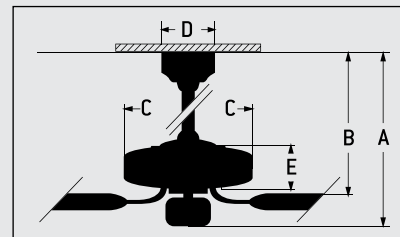

SPECS

- Blade Sweep Options. 42", 52"
- Number of Blades 5
- Blade Pitch 12°
- Motor Size (MM) 153 x 13
- AMPS (HI Speed) <1
- Shipping Wt. (lbs.) 10.60
- CU. FT. in Carton 1.58
- Airflow*
(Cubic Feet Per Minute) 4,658
- Watts (HI Speed) 63
- Airflow Efficiency*
(CFM Per Watt) 74

CEILING DROP DIMENSIONS

- A: 4" DR - 13.05"
- B: 4" DR - 10.71"
- C: 11.42"
- D: 5.12"
- E: 4.28"
- DR = Downrod

*Compare: 36" to 48" ceiling fans have airflow efficiencies ranging from approximately 71 to 86 cubic feet per minute per watt at high speed.