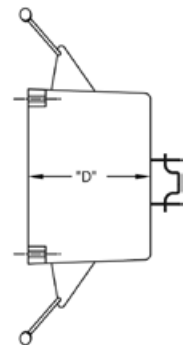

EZ BOX® Residential Switch/Outlet Boxes

EZ BOX® Four Gang Residential Box with Nails and Adjustable Bracket

Twelve clamps and adjustable bracket for quick, secure mounting between studs

55 Cubic Inch

Part Number	Carton Quantity	"L"	"W"	"D"
EZ55QNB	25	7.625	3.625	2.625

Dimensions are nominal

EZ BOX® Four Gang Residential Box with Screw Nail and Adjustable Bracket

Twelve clamps, enhanced angled screw-nails and adjustable bracket provides easy, secure installation.

55 Cubic Inch

Part Number	Carton Quantity	"L"	"W"	"D"
EZ55QNBZ	25	7.625	3.625	2.625

Dimensions are nominal