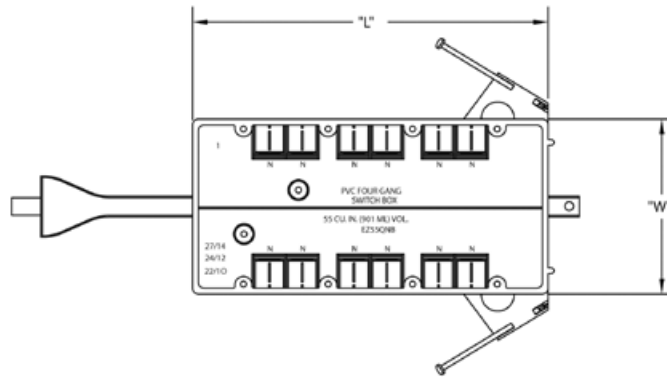

EZ BOX® Residential Switch/Outlet Boxes

EZ BOX® Four Gang Residential Box with Nails and Adjustable Bracket

Twelve clamps and adjustable bracket for quick, secure mounting between studs

55 Cubic Inch

Part Number	Carton Quantity	"L"	"W"	"D"
EZ55QNB	25	7.625	3.625	2.625

Dimensions are nominal

EZ BOX® Four Gang Residential Box with Screw Nail and Adjustable Bracket

Twelve clamps, enhanced angled screw-nails and adjustable bracket provides easy, secure installation.

55 Cubic Inch

Part Number	Carton Quantity	"L"	"W"	"D"
EZ55QNBZ	25	7.625	3.625	2.625

Dimensions are nominal