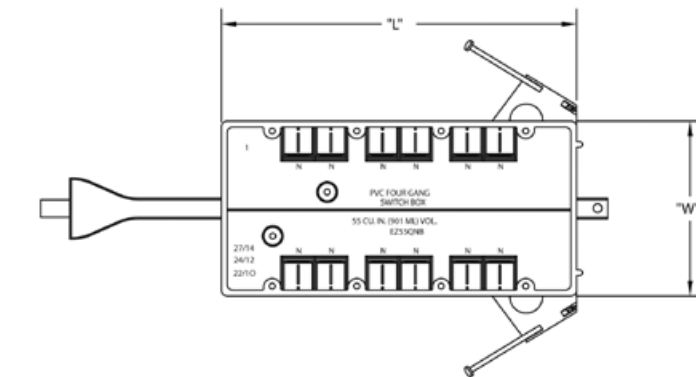

EZ BOX® Residential Switch/Outlet Boxes

EZ BOX® Four Gang Residential Box with Nails and Adjustable Bracket

Twelve clamps and adjustable bracket for quick, secure mounting between studs

55 Cubic Inch

Part Number	Carton Quantity	"L"	"W"	"D"
EZ55QNB	25	7.625	3.625	2.625

Dimensions are nominal

EZ BOX® Four Gang Residential Box with Screw Nail and Adjustable Bracket

Twelve clamps, enhanced angled screw-nails and adjustable bracket provides easy, secure installation.

55 Cubic Inch

Part Number	Carton Quantity	"L"	"W"	"D"
EZ55QNBZ	25	7.625	3.625	2.625

Dimensions are nominal