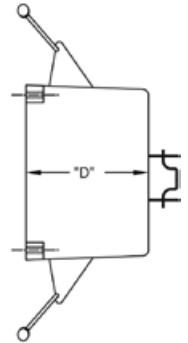

EZ BOX® Residential Switch/Outlet Boxes

EZ BOX® Four Gang Residential Box with Nails and Adjustable Bracket

Twelve clamps and adjustable bracket for quick, secure mounting between studs

55 Cubic Inch

Part Number	Carton Quantity	"L"	"W"	"D"
EZ55QNB	25	7.625	3.625	2.625

Dimensions are nominal

EZ BOX® Four Gang Residential Box with Screw Nail and Adjustable Bracket

Twelve clamps, enhanced angled screw-nails and adjustable bracket provides easy, secure installation.

55 Cubic Inch

Part Number	Carton Quantity	"L"	"W"	"D"
EZ55QNBZ	25	7.625	3.625	2.625

Dimensions are nominal