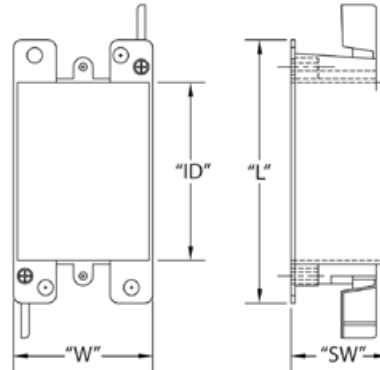

## EZ BOX® Single Gang Old Work Residential Box

Four knockouts  
2 EZ Mount retainers  
2 hour fire rated

### 14 Cubic Inch

Part Number	Carton Quantity	"L"	"W"	"SW"	"ID"
EZ14SO	50	4.063	2.250	1.563	2.875

Dimensions are nominal

Four clamps  
2 EZ Mount retainers  
2 hour fire rated

### 21 Cubic Inch

Part Number	Carton Quantity	"A"	"B"	"C"	"D"	"E"	"F"
EZ21SO	50	4.100	2.300	2.200	3.700	3.500	3.000

Dimensions are nominal

### 18 Cubic Inch

Part Number	Carton Quantity	Width	Height	Depth
EZ18SO-HW	36	2.54	3.28	3.50