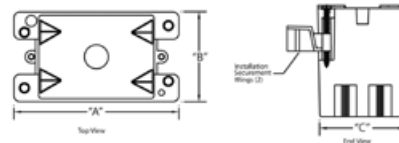

## EZ BOX® Single Gang Old Work Residential Box

Four knockouts  
2 EZ Mount retainers  
2 hour fire rated

### 14 Cubic Inch

Part Number	Carton Quantity	"L"	"W"	"SW"	"ID"
EZ14SO	50	4.063	2.250	1.563	2.875

Dimensions are nominal

Four clamps  
2 EZ Mount retainers  
2 hour fire rated