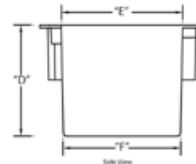

## EZ BOX® Single Gang Old Work Residential Box

Four knockouts  
2 EZ Mount retainers  
2 hour fire rated

### 14 Cubic Inch

Part Number	Carton Quantity	"L"	"W"	"SW"	"ID"
EZ14SO	50	4.063	2.250	1.563	2.875

Dimensions are nominal

Four clamps  
2 EZ Mount retainers  
2 hour fire rated

### 21 Cubic Inch

Part Number	Carton Quantity	"A"	"B"	"C"	"D"	"E"	"F"
EZ21SO	50	4.100	2.300	2.200	3.700	3.500	3.000

Dimensions are nominal

### 18 Cubic Inch

Part Number	Carton Quantity	Width	Height	Depth
EZ18SO-HW	36	2.54	3.28	3.50