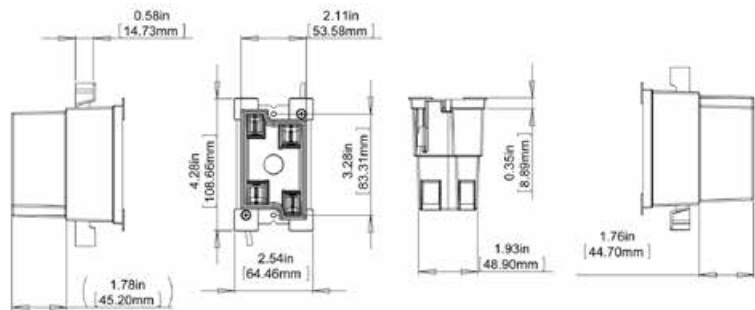

EZ BOX® Single Gang Heavy Wall Old Work Residential Box

Four clamps
2 EZ Mount retainers

18 Cubic Inch

Part Number	Carton Quantity	Width	Height	Depth
EZ18SO-HW	36	2.54	3.28	3.50