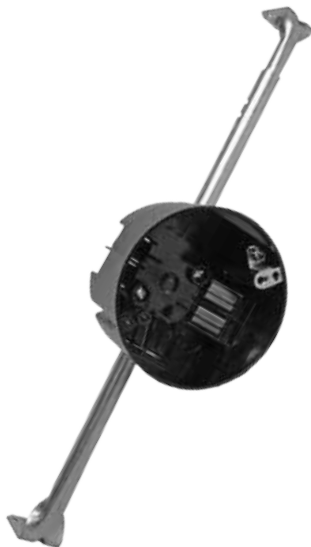

# EZ BOX® Residential Ceiling Boxes

## EZ BOX® Nonmetallic Ceiling Boxes with Bar Hanger

- Enhanced angled nails for quick mounting between studs.
- Six clamps
- 2 hour fire rated
- Maximum fixture weight = 50 pounds
- Not for installation of ceiling fan

**20 Cubic Inch**

Part Number	Carton Quantity	"A"	"B"	"C"	"D"	"E"	"F"	"G"
EZ20CH	75	2.230	2.300	3.500	2.260	14 to 23	2.750	3.500

Dimensions are nominal

## EZ BOX® Nonmetallic Ceiling Boxes with Bar Hanger and Ground Lug

- Enhanced angled nails for quick mounting between studs.
- Six clamps
- 2 hour fire rated
- Maximum fixture weight = 50 pounds
- Not for installation of ceiling fan