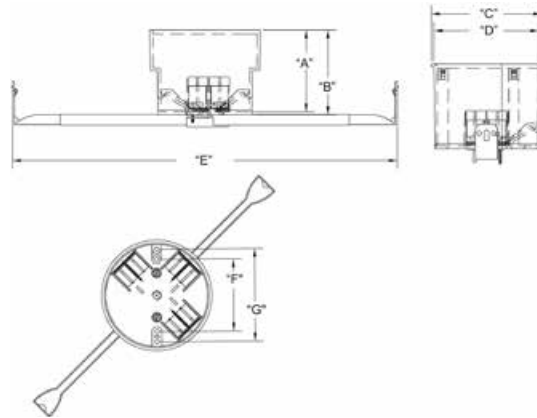

## EZ BOX® Nonmetallic Ceiling Boxes with Bar Hanger

- Enhanced angled nails for quick mounting between studs.
- Six clamps
- 2 hour fire rated
- Maximum fixture weight = 50 pounds
- Not for installation of ceiling fan

**20 Cubic Inch**

Part Number	Carton Quantity	"A"	"B"	"C"	"D"	"E"	"F"	"G"
EZ20CH	75	2.230	2.300	3.500	2.260	14 to 23	2.750	3.500

Dimensions are nominal