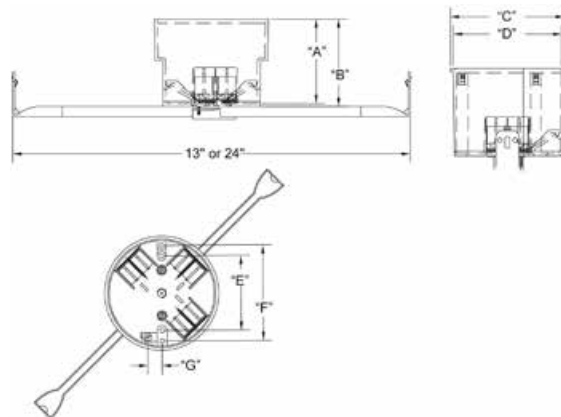

## EZ BOX® Nonmetallic Ceiling Boxes with Bar Hanger

- Enhanced angled nails for quick mounting between studs.
- Six clamps
- 2 hour fire rated
- Maximum fixture weight = 50 pounds
- Not for installation of ceiling fan

**20 Cubic Inch**

Part Number	Carton Quantity	"A"	"B"	"C"	"D"	"E"	"F"	"G"
EZ20CH	75	2.230	2.300	3.500	2.260	14 to 23	2.750	3.500

Dimensions are nominal

## EZ BOX® Nonmetallic Ceiling Boxes with Bar Hanger and Ground Lug

- Enhanced angled nails for quick mounting between studs.
- Six clamps
- 2 hour fire rated
- Maximum fixture weight = 50 pounds
- Not for installation of ceiling fan

**20 Cubic Inch**

Part Number	Carton Quantity	"A"	"B"	"C"	"D"	"E"	"F"	"G"
EZ20CHG	75	2.230	2.300	3.500	2.260	2.750	3.500	.440

Dimensions are nominal