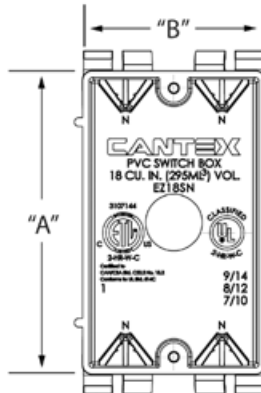

EZ BOX® Residential Switch/Outlet Boxes

EZ BOX® Single Gang Nail On Residential Box

Four knockouts
Enhanced angled nails for quick mounting between studs.

18 Cubic Inch

Part Number	Carton Quantity	"A"	"B"	"C"
EZ18SNW	100	3.875	2.250	2.875

Dimensions are nominal

20.3 Cubic Inch

Part Number	Carton Quantity	"A"	"B"	"C"
EZ20SNW	100	3.875	2.250	3.125

Dimensions are nominal

23 Cubic Inch

Part Number	Carton Quantity	"A"	"B"	"C"
EZ23SNW	100	3.875	2.259	3.500

Dimensions are nominal

EZ BOX® Single Gang Nail On Residential Box

Four clamps
Enhanced angled nails for quick mounting between studs.

18 Cubic Inch

Part Number	Carton Quantity	"A"	"B"	"C"
EZ18SN	100	3.700	2.250	2.840
EZ18SNV	25	3.700	2.250	2.840

Dimensions are nominal

20.3 Cubic Inch

Part Number	Carton Quantity	"A"	"B"	"C"
EZ20SN	100	3.700	2.250	3.130
EZ20SNV	25	3.700	2.250	3.130

Dimensions are nominal

23 Cubic Inch

Part Number	Carton Quantity	"A"	"B"	"C"
EZ23SN	100	3.700	2.250	3.600
EZ23SNV	25	3.700	2.250	3.600