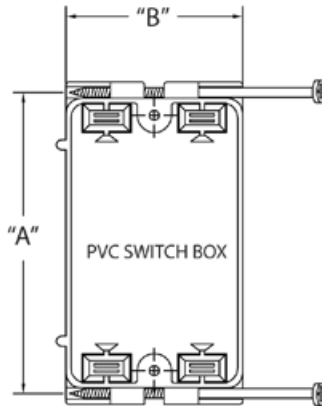

EZ BOX® Residential Switch/Outlet Boxes

EZ BOX® Single Gang Nail On Residential Box

Four knockouts
Enhanced angled nails for quick mounting between studs.

18 Cubic Inch

Part Number	Carton Quantity	"A"	"B"	"C"
EZ18SNW	100	3.875	2.250	2.875

Dimensions are nominal

20.3 Cubic Inch

Part Number	Carton Quantity	"A"	"B"	"C"
EZ20SNW	100	3.875	2.250	3.125

Dimensions are nominal

23 Cubic Inch

Part Number	Carton Quantity	"A"	"B"	"C"
EZ23SNW	100	3.875	2.259	3.500

Dimensions are nominal

EZ BOX® Single Gang Nail On Residential Box

Four clamps
Enhanced angled nails for quick mounting between studs.

18 Cubic Inch

Part Number	Carton Quantity	"A"	"B"	"C"
EZ18SN	100	3.700	2.250	2.840
EZ18SNV	25	3.700	2.250	2.840