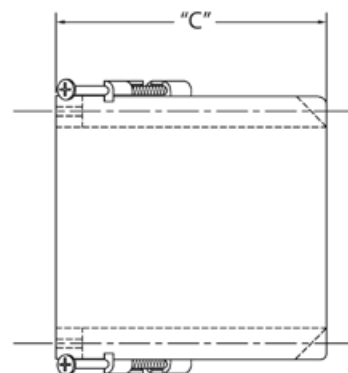

Dimensions are nominal

20.3 Cubic Inch

Part Number	Carton Quantity	"A"	"B"	"C"
EZ20SNW	100	3.875	2.250	3.125

Dimensions are nominal

23 Cubic Inch

Part Number	Carton Quantity	"A"	"B"	"C"
EZ23SNW	100	3.875	2.259	3.500

Dimensions are nominal

EZ BOX® Single Gang Nail On Residential Box

Four clamps
Enhanced angled nails for quick mounting between studs.

18 Cubic Inch

Part Number	Carton Quantity	"A"	"B"	"C"
EZ18SN	100	3.700	2.250	2.840
EZ18SNV	25	3.700	2.250	2.840

Dimensions are nominal

20.3 Cubic Inch

Part Number	Carton Quantity	"A"	"B"	"C"
EZ20SN	100	3.700	2.250	3.130
EZ20SNV	25	3.700	2.250	3.130

Dimensions are nominal

23 Cubic Inch

Part Number	Carton Quantity	"A"	"B"	"C"
EZ23SN	100	3.700	2.250	3.600
EZ23SNV	25	3.700	2.250	3.600

Dimensions are nominal