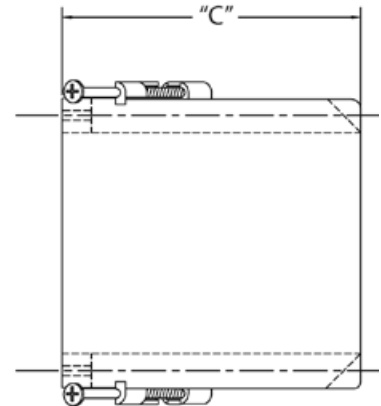

EZ BOX® Residential Switch/Outlet Boxes

EZ BOX® Single Gang Nail On Residential Box

Four knockouts
Enhanced angled nails for quick mounting between studs.

18 Cubic Inch

Part Number	Carton Quantity	"A"	"B"	"C"
EZ18SNW	100	3.875	2.250	2.875

Dimensions are nominal

20.3 Cubic Inch

Part Number	Carton Quantity	"A"	"B"	"C"
EZ20SNW	100	3.875	2.250	3.125

Dimensions are nominal

23 Cubic Inch

Part Number	Carton Quantity	"A"	"B"	"C"
EZ23SNW	100	3.875	2.259	3.500

Dimensions are nominal

EZ BOX® Single Gang Nail On Residential Box

Four clamps
Enhanced angled nails for quick mounting between studs.

18 Cubic Inch

Part Number	Carton Quantity	"A"	"B"	"C"
EZ18SN	100	3.700	2.250	2.840
EZ18SNV	25	3.700	2.250	2.840

Dimensions are nominal

20.3 Cubic Inch

Part Number	Carton Quantity	"A"	"B"	"C"
EZ20SN	100	3.700	2.250	3.130
EZ20SNV	25	3.700	2.250	3.130

Dimensions are nominal

23 Cubic Inch

Part Number	Carton Quantity	"A"	"B"	"C"
EZ23SN	100	3.700	2.250	3.600
EZ23SNV	25	3.700	2.250	3.600