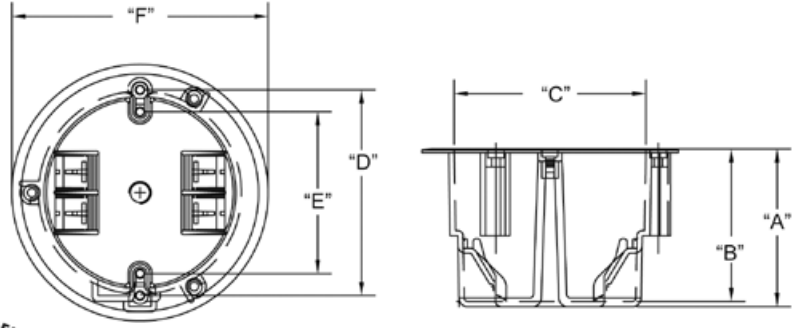

## EZ BOX® Round Old Work Residential Box

Four knockouts  
 3 EZ Mount retainers  
 2 hour fire rated  
 Maximum fixture weight = 6 pounds  
 Not suitable for fixture support or ceiling fan installation.

### 18 Cubic Inch

Part Number	Carton Quantity	"A"	"B"	"C"	"D"	"E"	"F"
EZ18CO	100	2.680	5.600	3.250	3.500	2.750	4.400

Dimensions are nominal

Four knockouts  
 3 EZ Mount retainers  
 2 hour fire rated  
 Maximum fixture weight = 6 pounds  
 Not suitable for fixture support or ceiling fan installation.

### 18 Cubic Inch with Ground Lug

Part Number	Carton Quantity	"A"	"B"	"C"	"D"	"E"	"F"	"G"
EZ18COG	100	2.680	5.600	3.250	3.500	2.750	4.400	.500

Dimensions are nominal