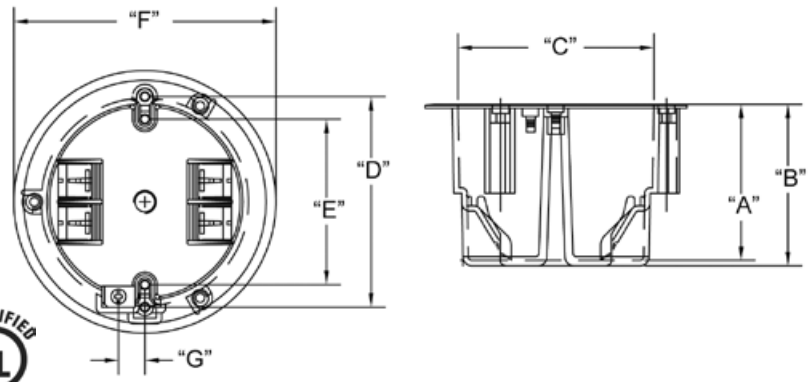

## EZ BOX® Round Old Work Residential Box

Four knockouts  
 3 EZ Mount retainers  
 2 hour fire rated  
 Maximum fixture weight = 6 pounds  
 Not suitable for fixture support or ceiling fan installation.

### 18 Cubic Inch

Part Number	Carton Quantity	"A"	"B"	"C"	"D"	"E"	"F"
EZ18CO	100	2.680	5.600	3.250	3.500	2.750	4.400

Dimensions are nominal

Four knockouts  
 3 EZ Mount retainers  
 2 hour fire rated  
 Maximum fixture weight = 6 pounds  
 Not suitable for fixture support or ceiling fan installation.

### 18 Cubic Inch with Ground Lug

Part Number	Carton Quantity	"A"	"B"	"C"	"D"	"E"	"F"	"G"
EZ18COG	100	2.680	5.600	3.250	3.500	2.750	4.400	.500

Dimensions are nominal