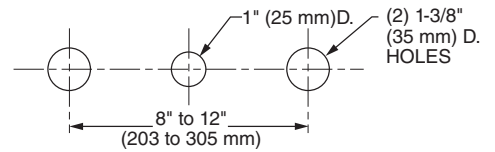

TOTAL DECK THICKNESS UP TO 2-1/2"

2. FINISHED DECK

FINISHED DECK VARIABILITY ACCOMMODATES DECKING MATERIAL (TILE, MARBLE, CORIAN®...) TO 1" THICK

3. FITTING MOUNTING SURFACE

ADJUSTABILITY, TO 1-1/2" THICK

4. ACRYLIC BATHS

ADJUSTABILITY, TO 1-1/2" THICK

DECK MOUNTING HOLES

GENERAL DESCRIPTION:

Rough Valve: R850 features separate brass and 1/2" copper waterway below deck provided for adjustable installations. Washerless 1/4 turn ceramic disc valve cartridges. Total rough-in up to 2-1/2". Rough valve body provides 1-1/2" for rough deck installation. Durable brass spout. Metal lever handles. Trim kit provides an additional 1" adjustability for finished deck.