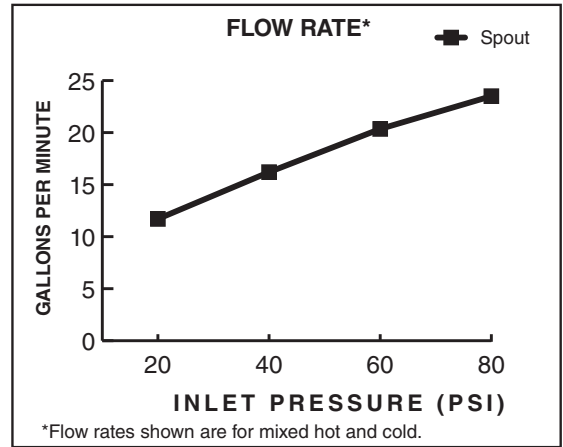

CODES AND STANDARDS

These products meet or exceed the following codes and standards:

ASME A112.18.1
CSA B125.1

Check local plumbing codes. Some installations may require a vacuum breaker.