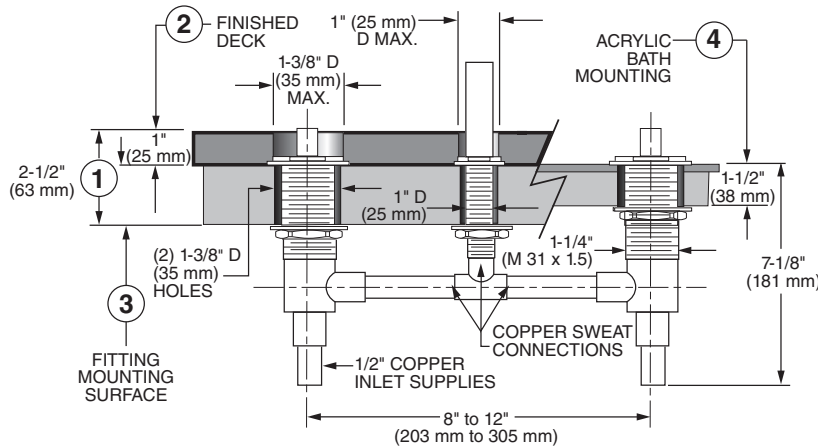

MODEL NUMBER:

- ❑ **R850 Deck-Mount Tub Filler Rough Valve Body**
1/2" sweat inlets. For use with Colony PRO Trim.
- ❑ **T075.900 Deck-Mount Tub Filler Trim Only**
Metal lever handles. LESS valve.

1. DECK THICKNESS

TOTAL DECK THICKNESS UP TO 2-1/2"

2. FINISHED DECK

FINISHED DECK VARIABILITY ACCOMMODATES DECKING MATERIAL (TILE, MARBLE, CORIAN®...) TO 1" THICK

3. FITTING MOUNTING SURFACE

ADJUSTABILITY, TO 1-1/2" THICK

4. ACRYLIC BATHS

ADJUSTABILITY, TO 1-1/2" THICK

DECK MOUNTING HOLES

GENERAL DESCRIPTION:

Rough Valve: R850 features separate brass and 1/2" copper waterway below deck provided for adjustable installations. Washerless 1/4 turn ceramic disc valve cartridges. Total rough-in up to 2-1/2". Rough valve body provides 1-1/2" for rough deck installation. Durable brass spout. Metal lever handles. Trim kit provides an additional 1" adjustability for finished deck.

SUGGESTED SPECIFICATION

Two handle deck-mount tub filler shall feature cast brass construction with brass and copper waterway. Shall also feature 1/4 turn washerless ceramic disc valve cartridges. Fitting shall be American Standard Model # R850..... and trim kit # T075.900.....