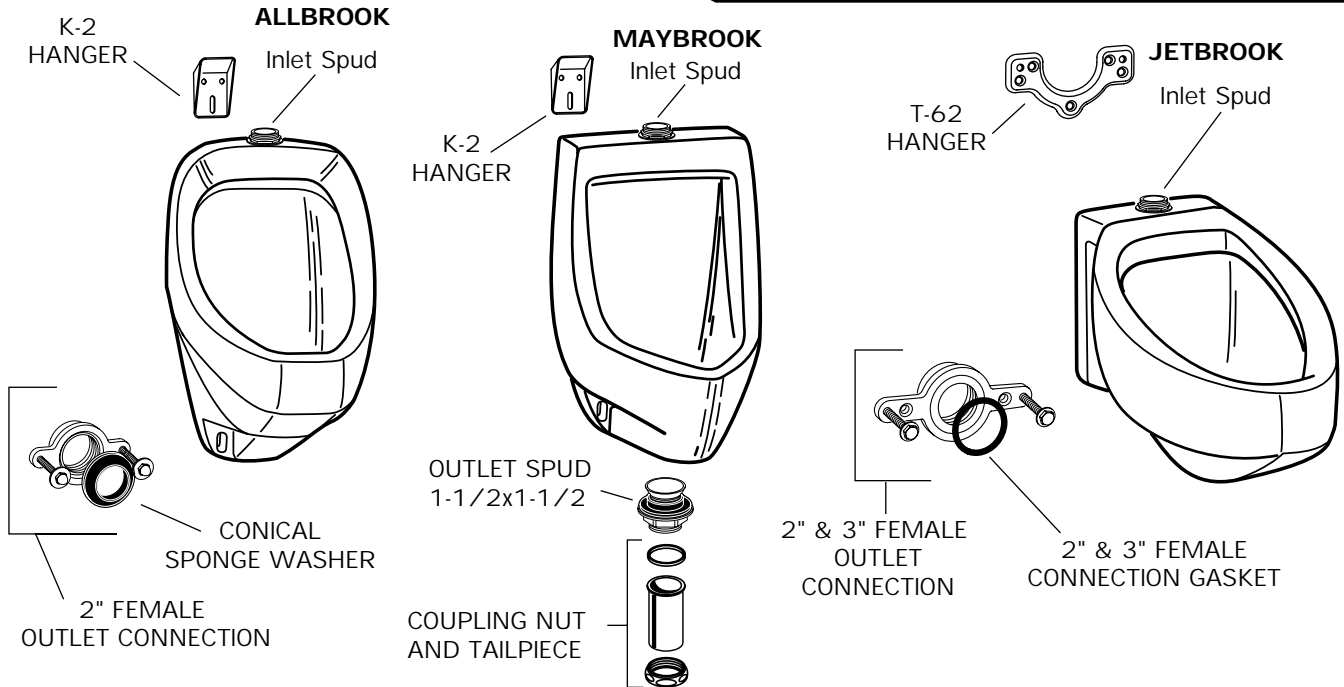

URINALS MODEL NUMBERS

ALLBROOK 6540.017 6541.132	MAYBROOK 6581.015
JETBROOK (TOP SPUD)	6570.014 2" OUTLET 6570.022 3" OUTLET
JETBROOK (TOP SPUD)	6571.014 2" OUTLET 6571.026 3" OUTLET
JETBROOK (BACK SPUD)	6574.011 2" OUTLET 6574.024 3" OUTLET

MODEL	DESCRIPTION	PART NUMBER	PKG QTY
ALLBROOK			
6541.132	Inlet Spud 1 x 3/4	047003-0070A	1
6540.017	Inlet Spud 1-1/4 x 1-1/4	047005-0070A	1
	K-2 Hanger	047058-0070A	1
	2" Female Outlet Connection w/Bolts, Washers and Conical Sponge Washer	047082-0070A	1
	Conical Sponge Washer	034638-0070A	1
MAYBROOK			
	Inlet Spud 1 x 3/4	047003-0070A	1
	Outlet Spud 1-1/2 x 1-1/2	047007-0070A	1
	K-2 Hanger	047058-0070A	1
	Coupling Nut & Tailpiece	047511-0020A	1
	Mounting Kit 143	034778-XXX0A	1
JETBROOK			
	Inlet Spud 1-1/4 x 1-1/4	047005-0070A	1
	T-62 Hanger	047014-0070A	1
	3" Female Outlet Connection w/Bolts, Washers, and Gasket	047513-0070A	1
	2" Conical Sponge Washer	034638-0070A	1
	3" Outlet Connection Gasket	000135-0070A	1