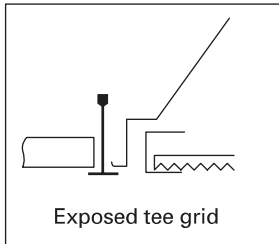

Urethane foam gasket eliminates light leaks between door and housing. Integral T-bar clips secure fixture to T-bar system. Housing formed from cold-rolled steel. Acrylic shielding material 100% UV stabilized. No asbestos used in this product.

Accessories: Order as separate catalog number.	
DGA24	Drywall grid adaptor

Notes

¹ MVOLT standard for 120-277V applications, 50-60 Hz operation. Some options require voltage specified..

GT8 2'x4' NY Static T8 Troffer

MOUNTING DATA

Continuous row mounting of flanged units requires CRE and CRM trim options (see Options).

DIMENSIONS