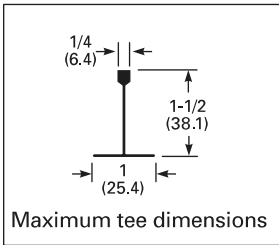

Depth: 3-11/16 (94)

Weight: 24 lbs (10.9 kg)

All dimensions are inches (millimeters) unless otherwise indicated.

ORDERING INFORMATION

For shortest lead times

2GT8 2 32 A12 MVOLT GEB10IS

Example: 2GT8 4 32 A12 MVOLT 1/4 GEB10IS NY3

2GT8				32				A12			
Series	Trim type	Number of lamps	Lamp type	Door frame	Diffuser type	Voltage	Options				
2GT8	2' wide	(blank) Grid 2 3 4 Not included.	32 32W T8 (48")	(blank) Flush steel, white	A12 #12 pattern acrylic	MVOLT ¹ Others available.	1/4 1/3 GEB10IS EL EL14 PWS90N1836 PWS90N1846 NY3	One 4-lamp ballast One 3-lamp ballast Electronic ballast, ≤10% THD, instant start Emergency battery pack (nominal 300 lumens) Emergency battery pack (nominal 1400 lumens) 6' prewire, 3/8" dia., 18-gauge, 1 circuit, 90° connector 6' prewire, 3/8" dia., 18-gauge, 2 circuits, 90° connector New York City, Local 3			

MOUNTING DATA

Continuous row mounting of flanged units requires CRE and CRM trim options (see Options).

DIMENSIONS